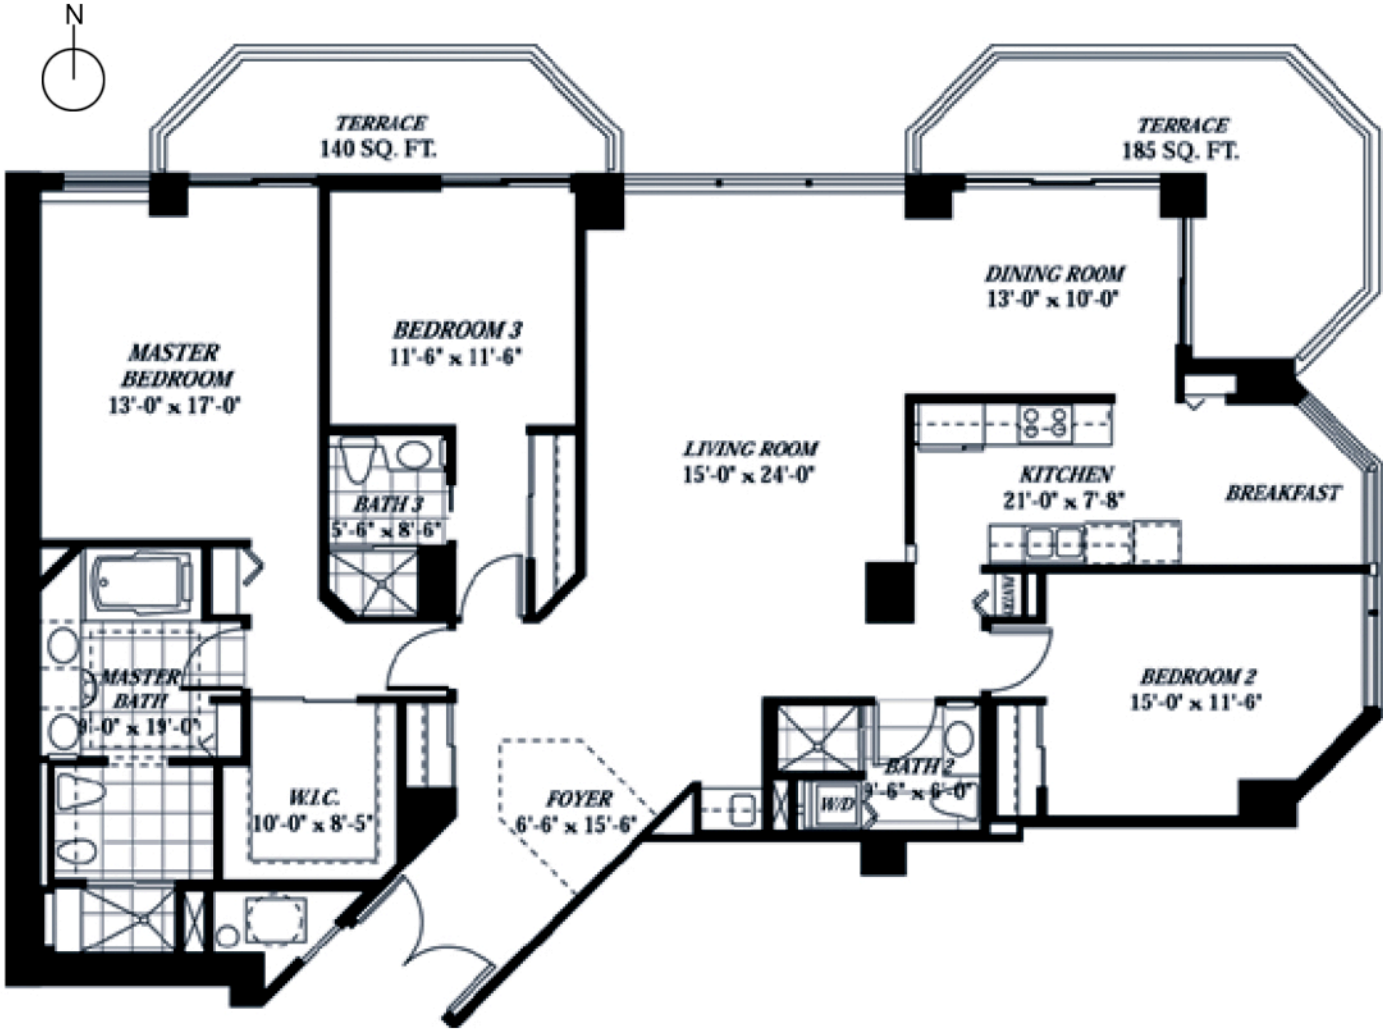

UNIT 1
3 BEDROOM/3 BATH

FLOOR PLAN
1,980 sq. ft.

Contact:
STEVE SAMUELS
 Email: ssamuels@condosandcondos.com
 Ph: 305.494.1767
 Fax: 888.430.3343
 Web: www.condosandcondos.com

GREEN DIAMOND
MIAMI BEACH

ATLANTIC OCEAN