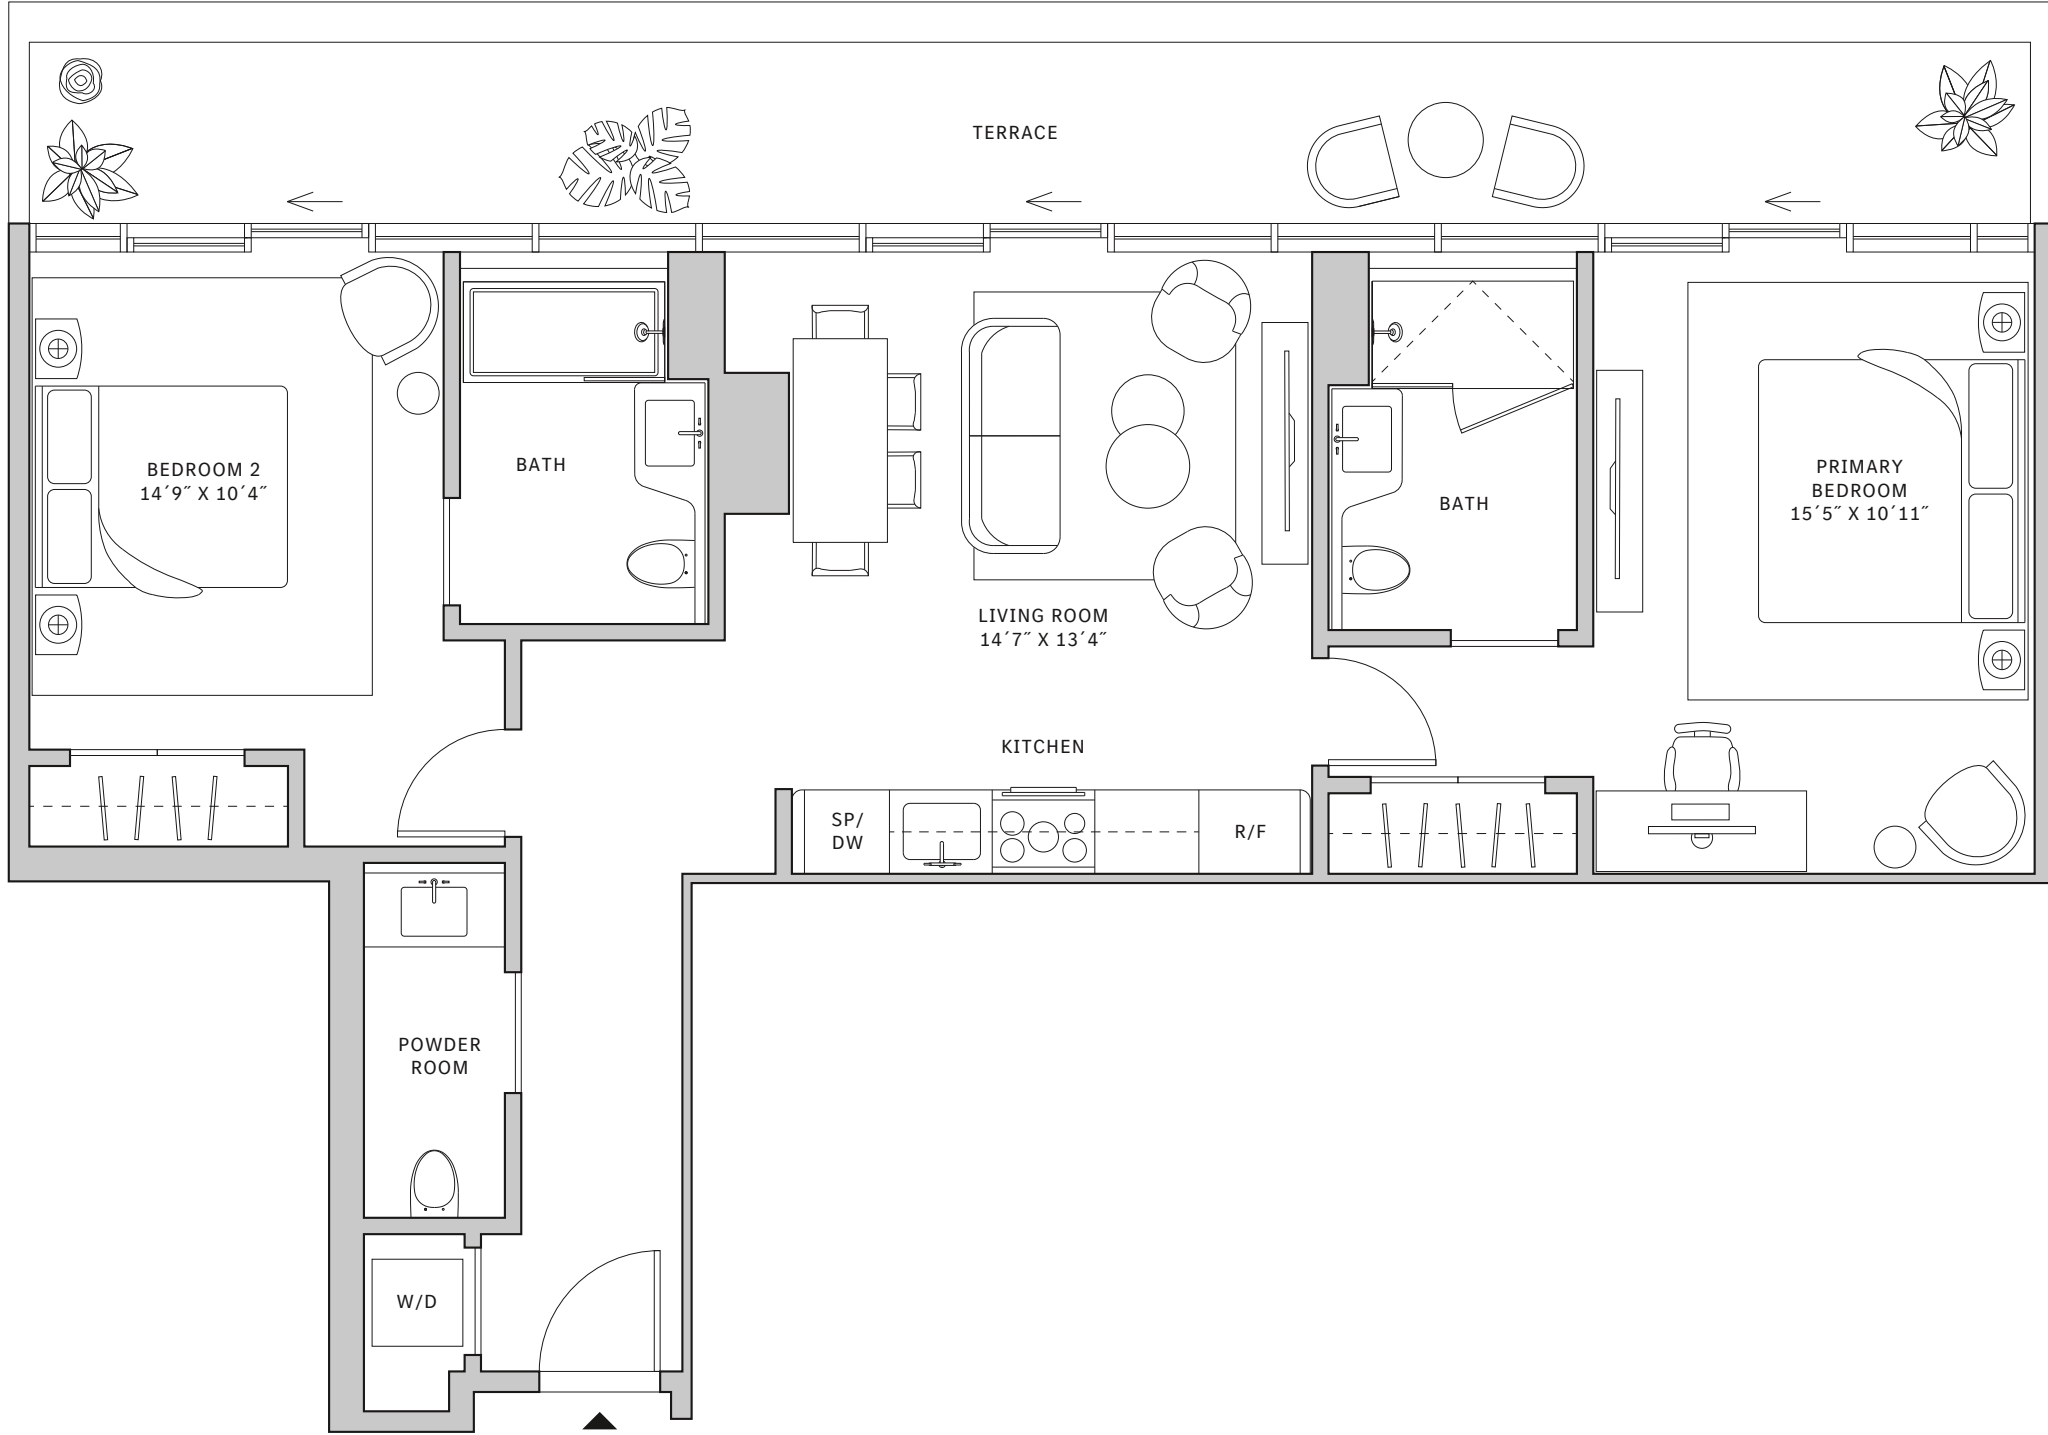

Residence 02

FLOORS 42-51

- South Tower
- 2 Bedrooms
- 2 Bathrooms
- 1 Powder Room
- Interior: 1,057 sq ft
- Terrace: 276 sq ft

FEATURES

- Two bedrooms residence with North exposure
- 10' floor-to-ceiling windows and sliding glass doors with direct access to 5' deep terraces

NORTH