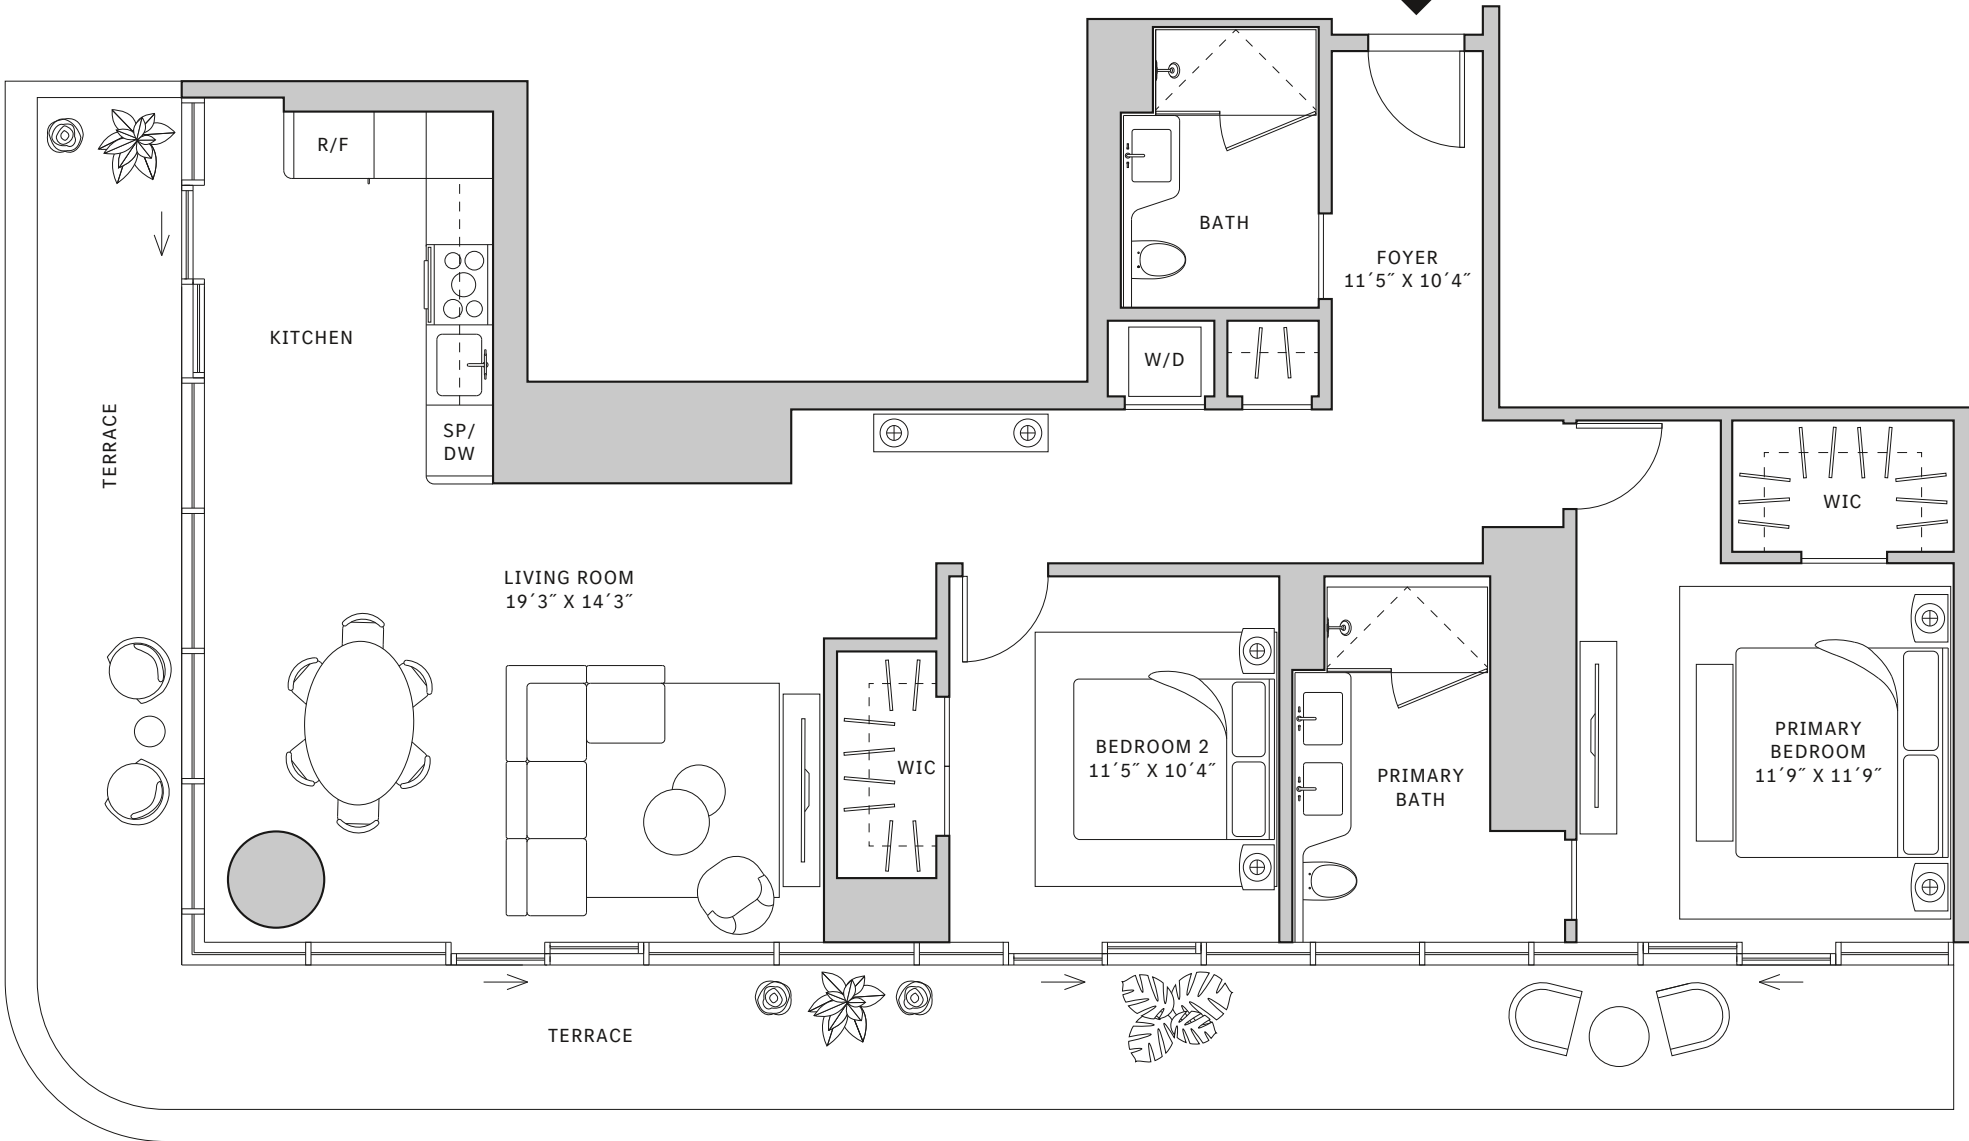

Residence 07

FLOORS 42-51

- ↗ South Tower
- ↗ 2 Bedroom
- ↗ 2 Bathroom
- ↗ Interior: 1,298 sq ft
- ↗ Terrace: 480 sq ft

FEATURES

- ↗ Corner two-bedroom residence with panoramic West to South exposure
- ↗ 10' floor-to-ceiling windows and sliding glass doors with direct access to 5' deep wrap-around terraces

NORTH