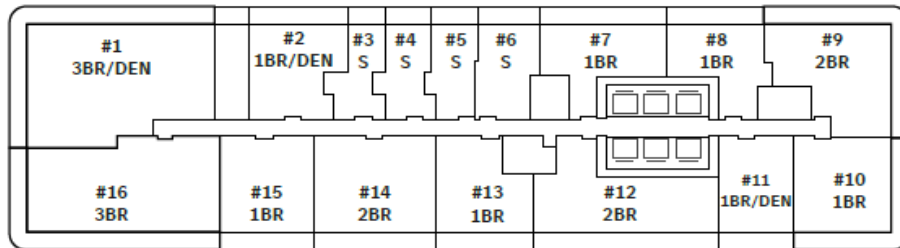

Mercedes-Benz Places - Miami

FLOORS 32-40

SW 11TH ST

SOUTHSIDE PARK

SW 2ND AVE

SW 12TH ST