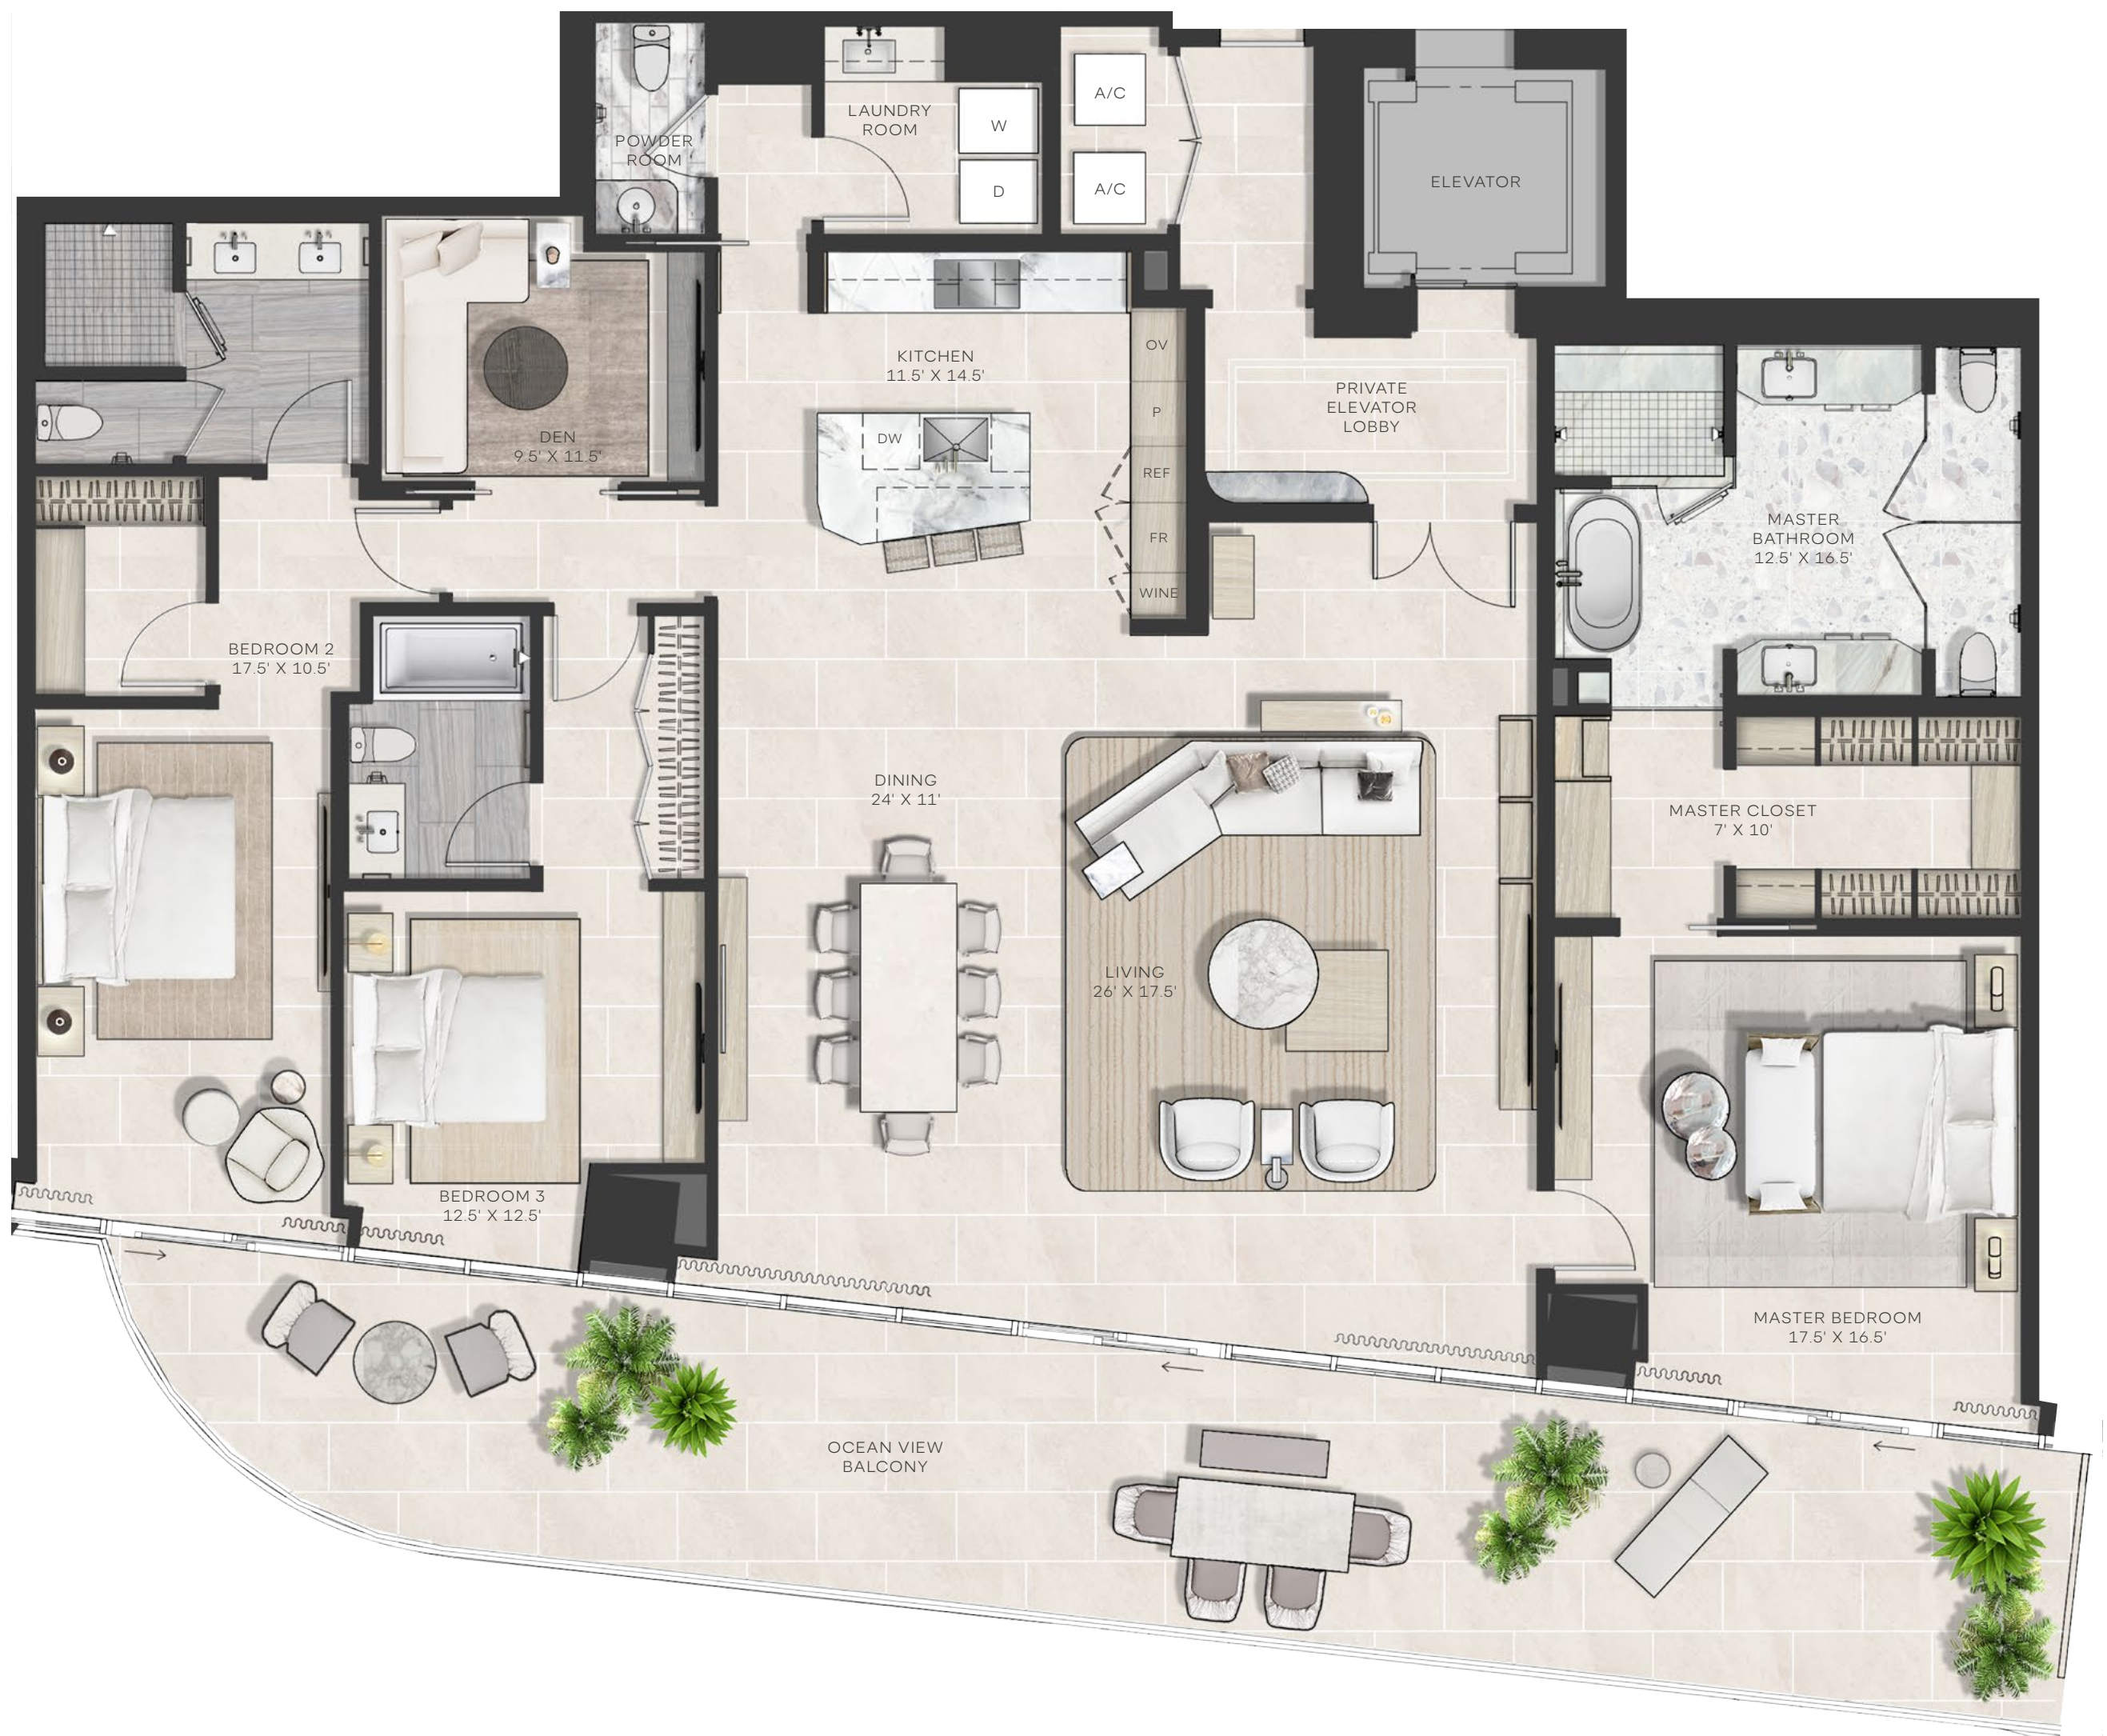

WALDORF ASTORIA
RESIDENCES POMPAÑO BEACH
IS THE ULTIMATE IN LUXURY,
WITH EVERY DETAIL
PERFECTLY CONSIDERED

RESIDENCE 02

3 BEDROOM, 3.5 BATHROOM + DEN

INTERIOR: 2,881 SF
EXTERIOR: 654 SF*
TOTAL: 3,535 SF

PROPERTY
1350 South Ocean Boulevard
Pompano Beach, FL 33062
(305) 494-1767