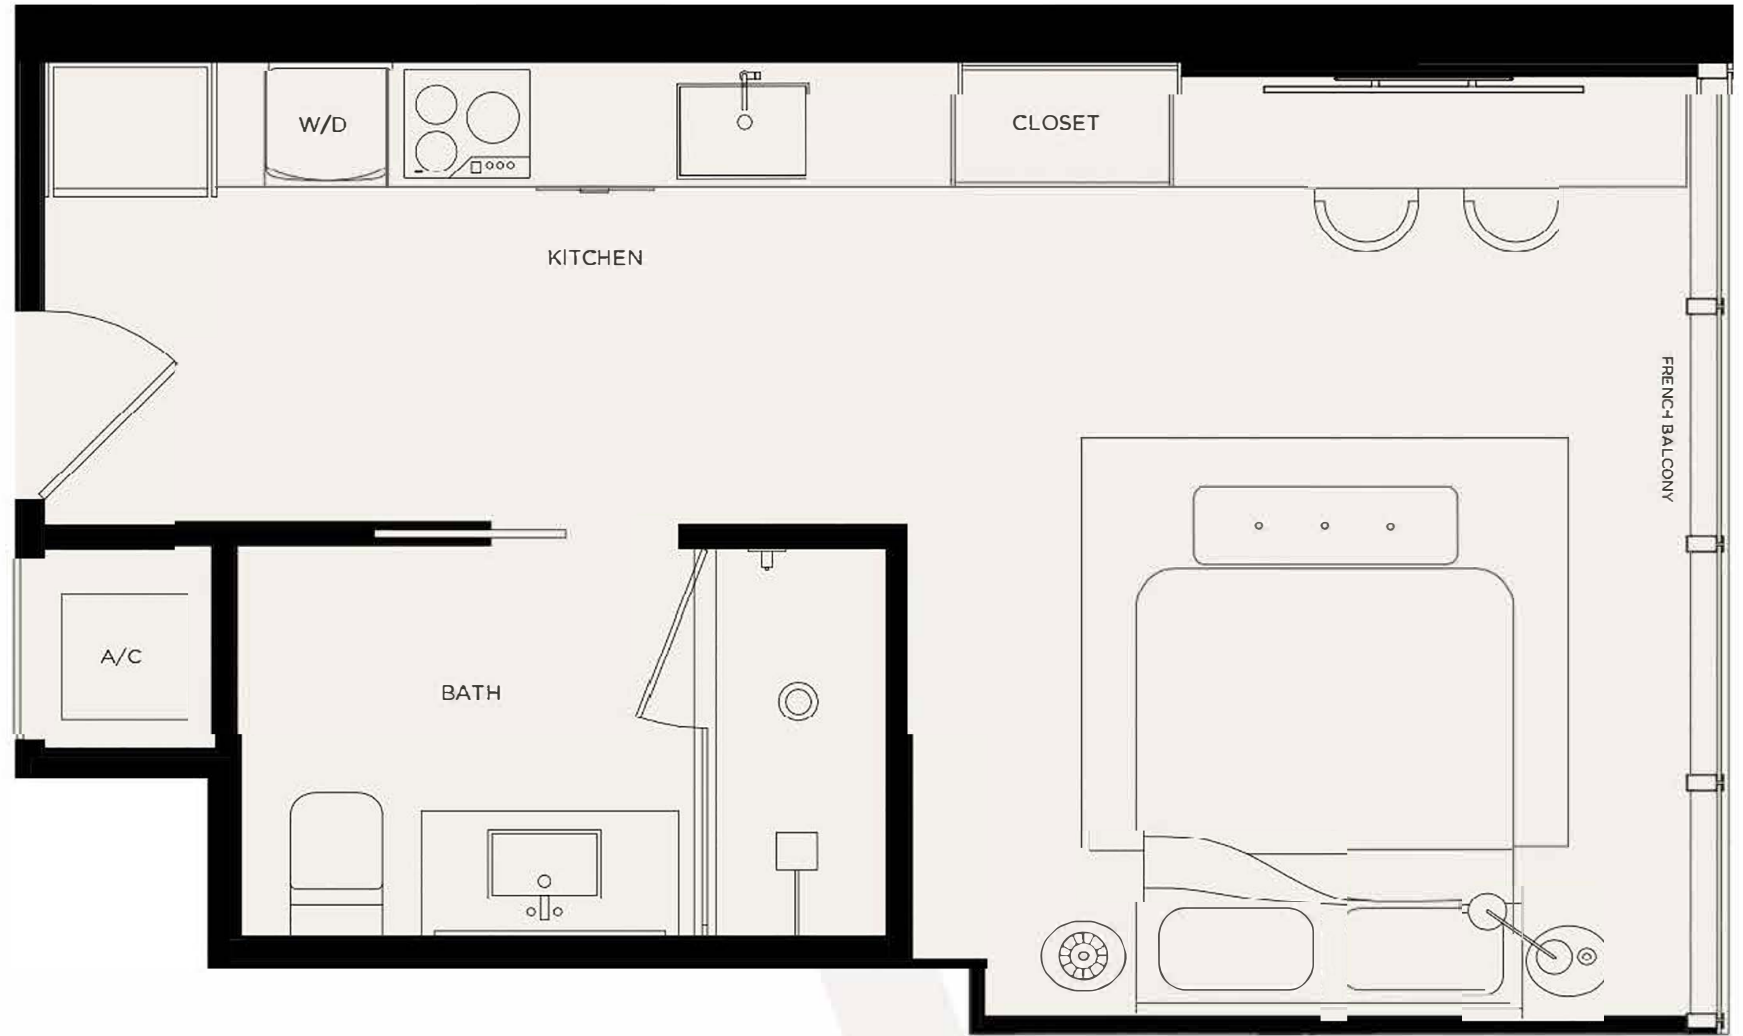

WEST ELEVENTH
RESIDENCES MIAMI

RESIDENCE 17
STUDIO

Levels 16 - 44

Living Area / 418 SQ FT / 38.83 M²

< 17

6

6