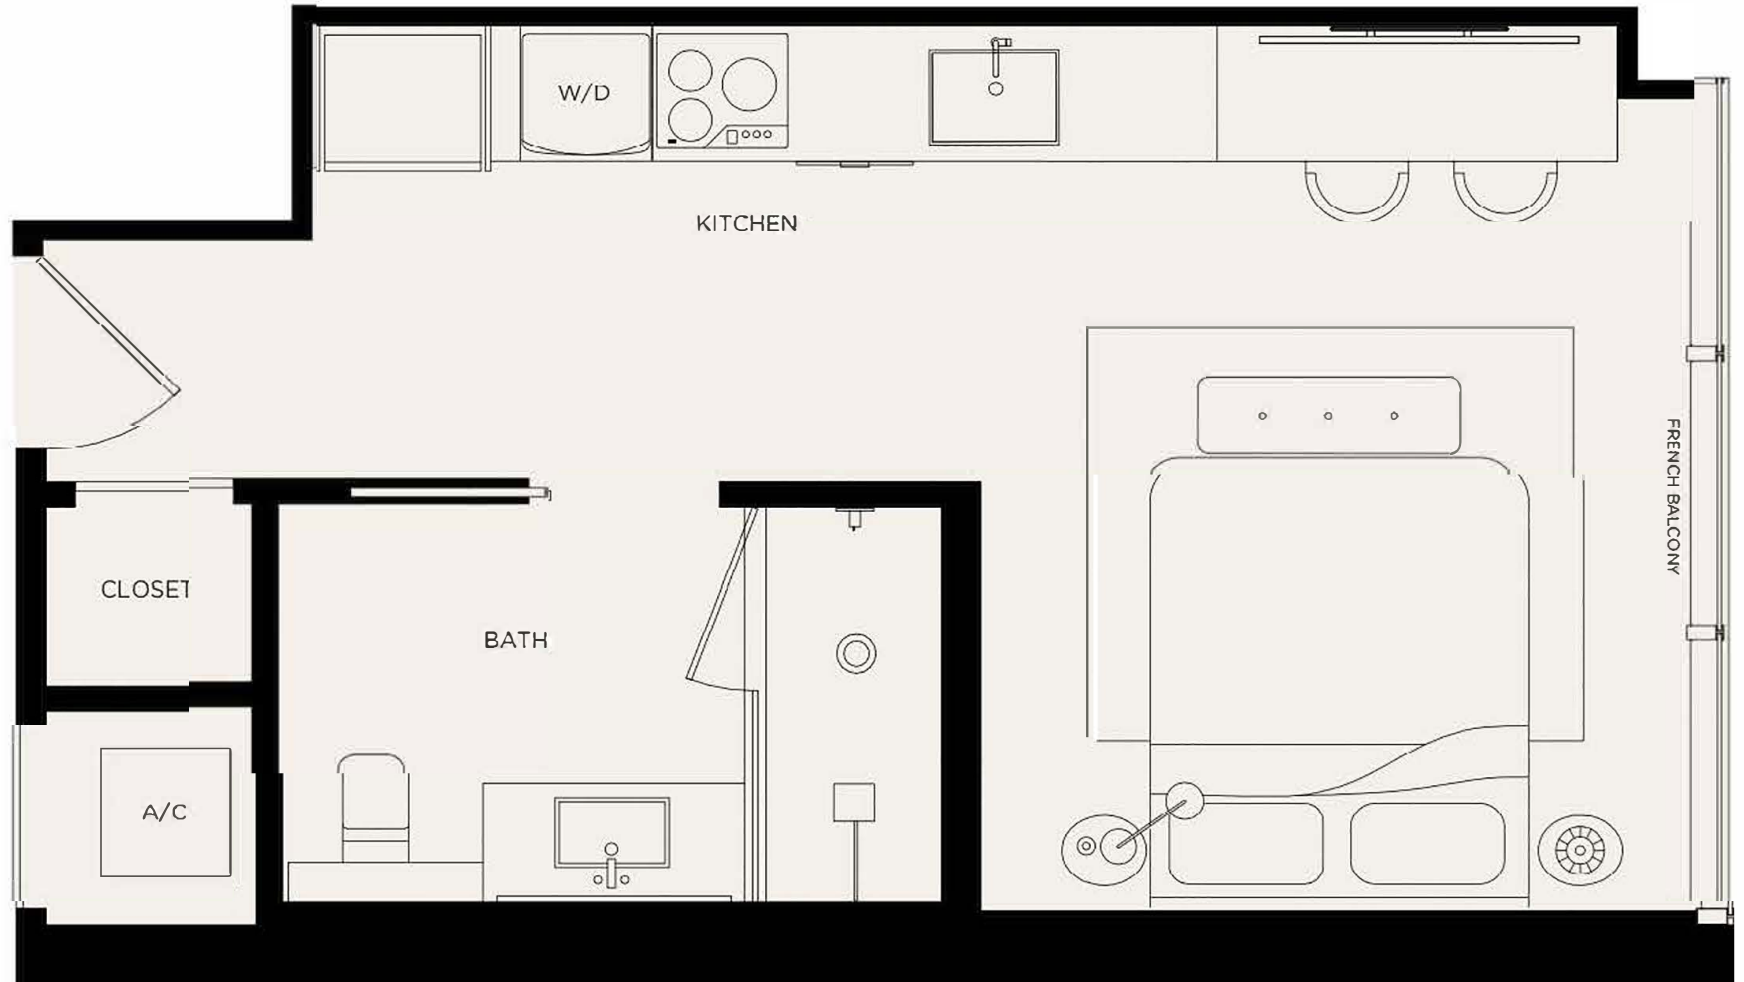

WEST ELEVENTH
RESIDENCES MIAMI

RESIDENCE 12
STUDIO

Levels 16 - 44

Living Area / 397 SQ FT / 36.88 M²

< 12 >

⊕ >