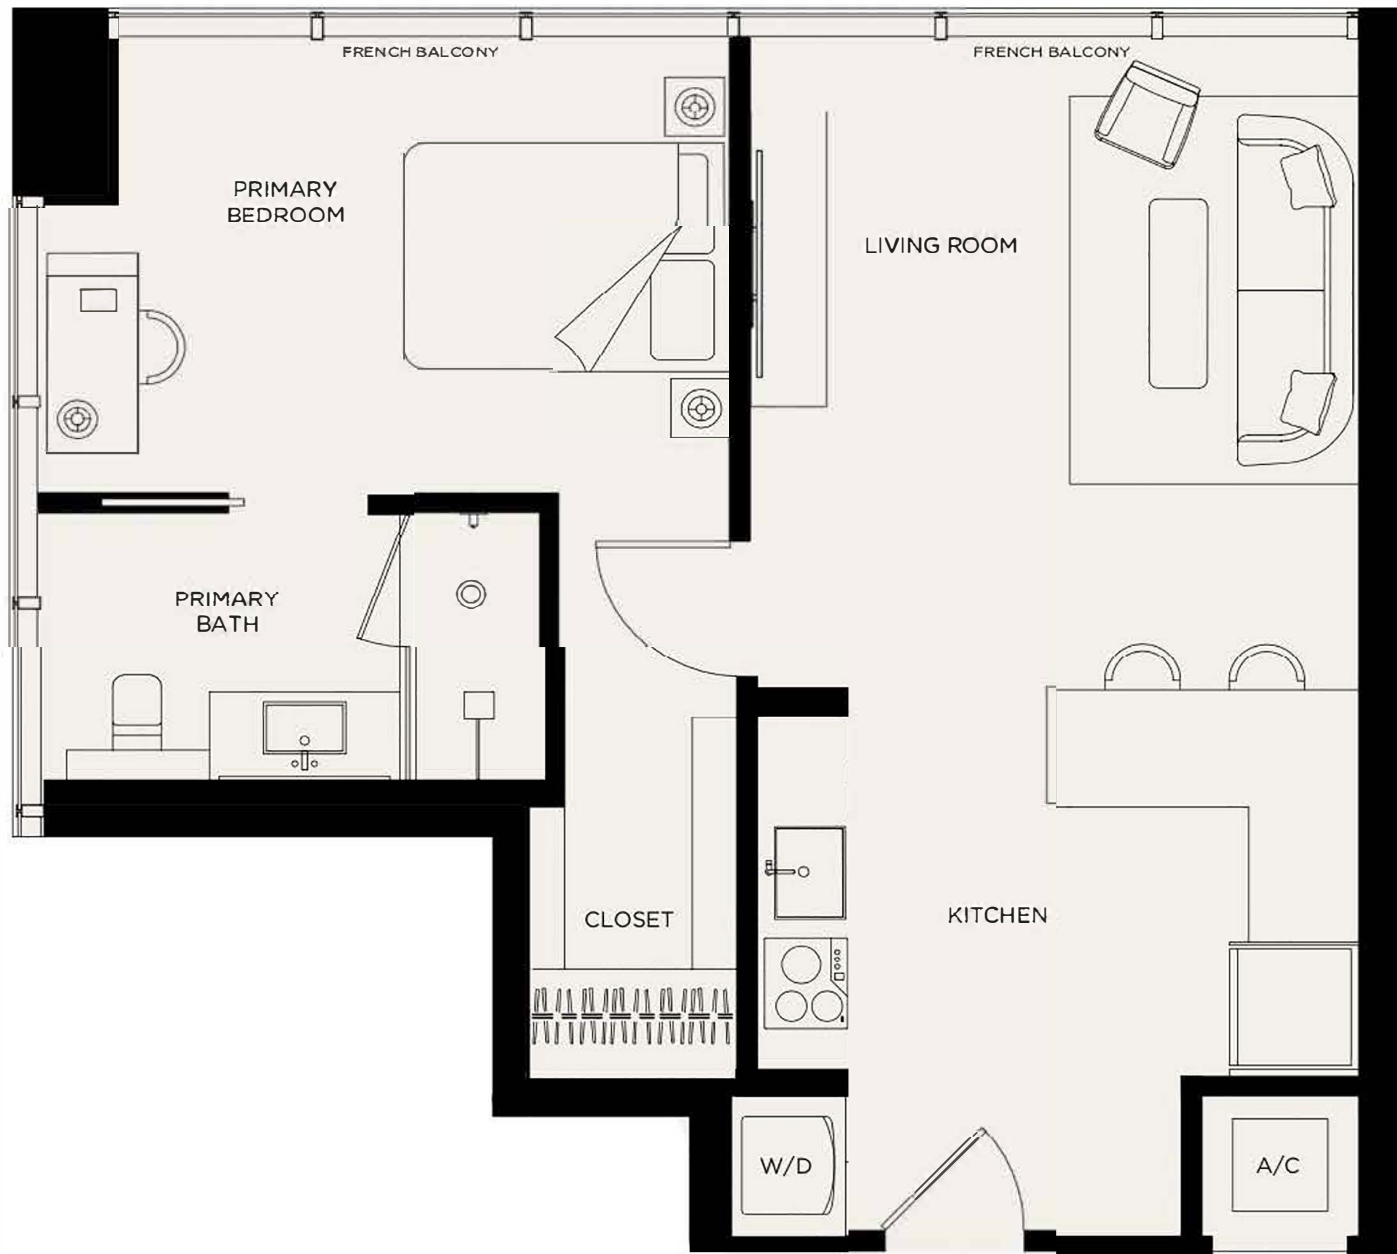

W11
WEST ELEVENTH
RESIDENCES MIAMI

RESIDENCE 01
1 BED / 1 BATH
Levels 16 - 44

Living Area / 690 SQ FT / 64.10 M²

< 01

> 01