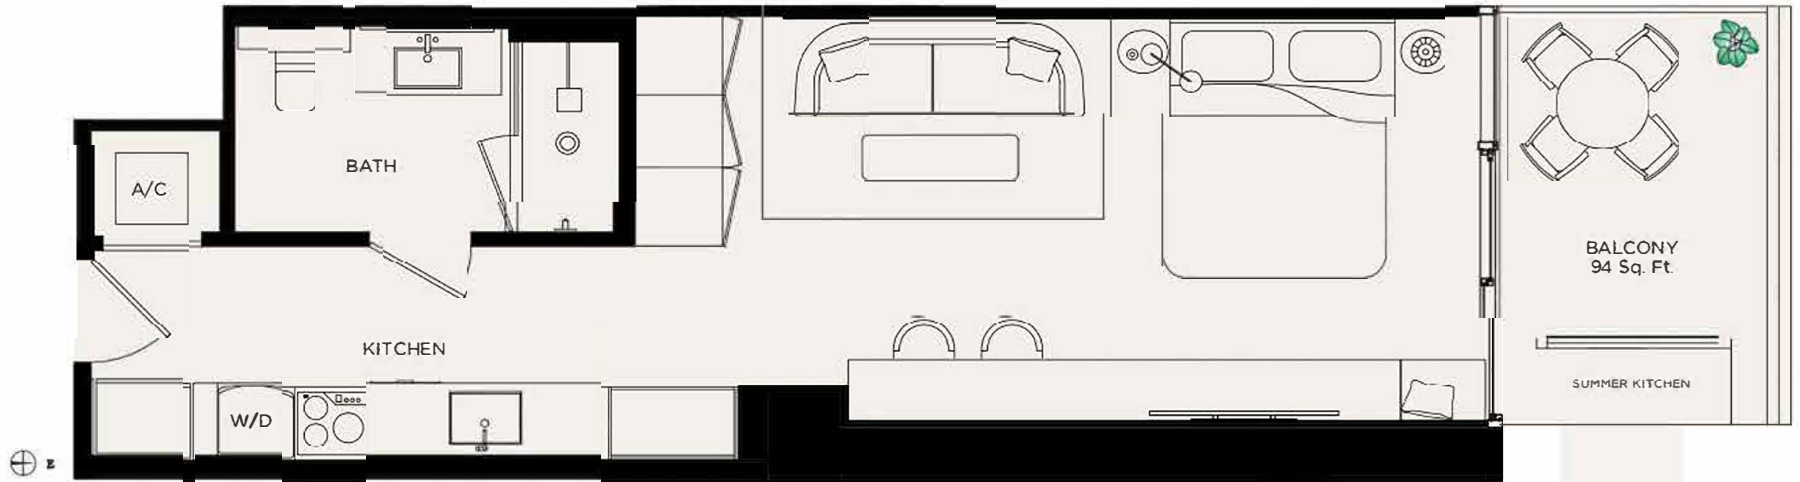

WEST ELEVENTH
RESIDENCES MIAMI

RESIDENCE 10
STUDIO
Levels 16 - 44

Living Area / 516 SQ FT / 47.94M²
Balcony / 94 SQ FT / 8.73 M²
Total / 610 SQ FT / 56.67 M²

10

B

D