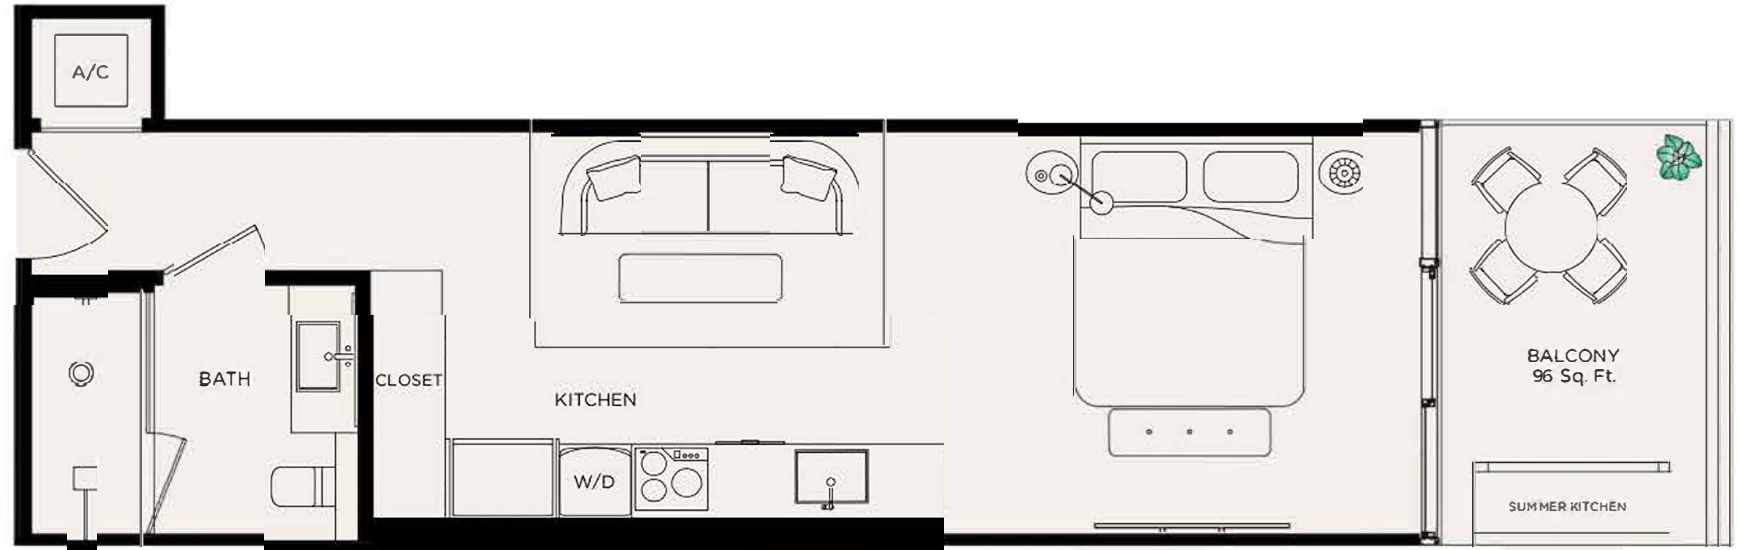

WEST ELEVENTH
RESIDENCES MIAMI

RESIDENCE 09
STUDIO
Levels 16 - 44

Living Area / 490 SQ FT / 45.52 M²
Balcony / 96 SQ FT / 8.92 M²
Total / 586 SQ FT / 54.44 M²

< 09

⊕ E

⊕ E >