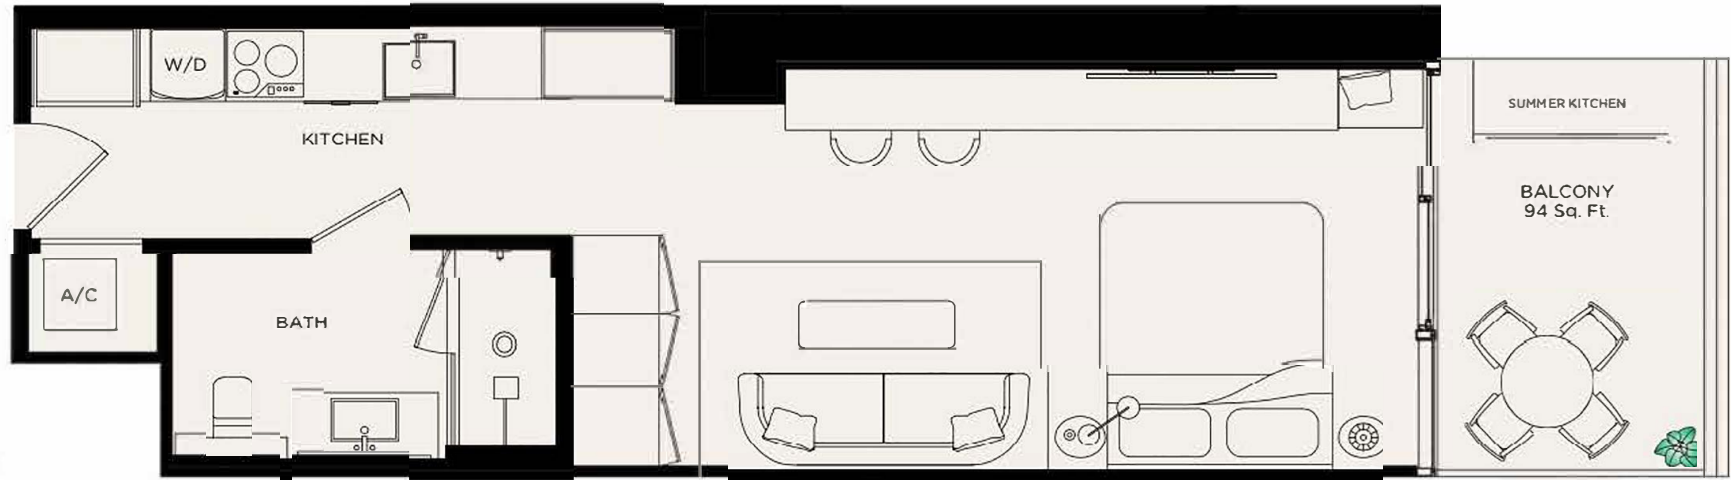

WEST ELEVENTH
RESIDENCES MIAMI

RESIDENCE 08
STUDIO
Levels 16 - 44

Living Area / 516 SQ FT / 47.94 M²
Balcony / 94 SQ FT / 8.73 M²
Total / 610 SQ FT / 56.67 M²

< 08

⊕ E >