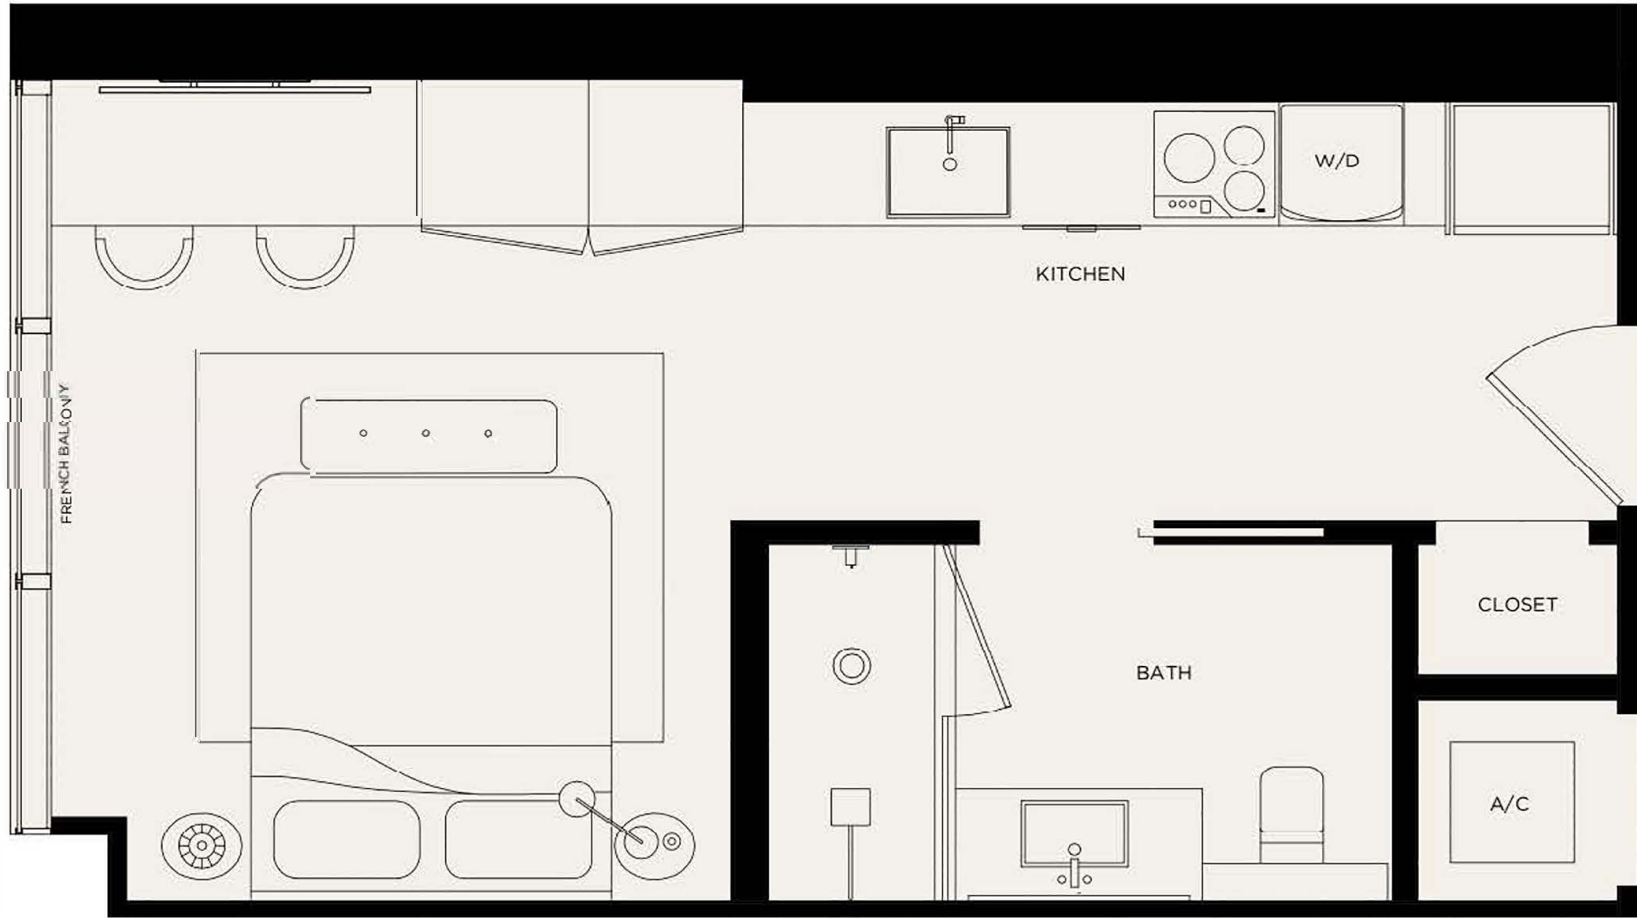

W11
WEST ELEVENTH
RESIDENCES MIAMI

RESIDENCE 06
STUDIO
Levels 16 - 44

Living Area / 405 SQ FT / 37.63 M²

< 06

N ⊕ >