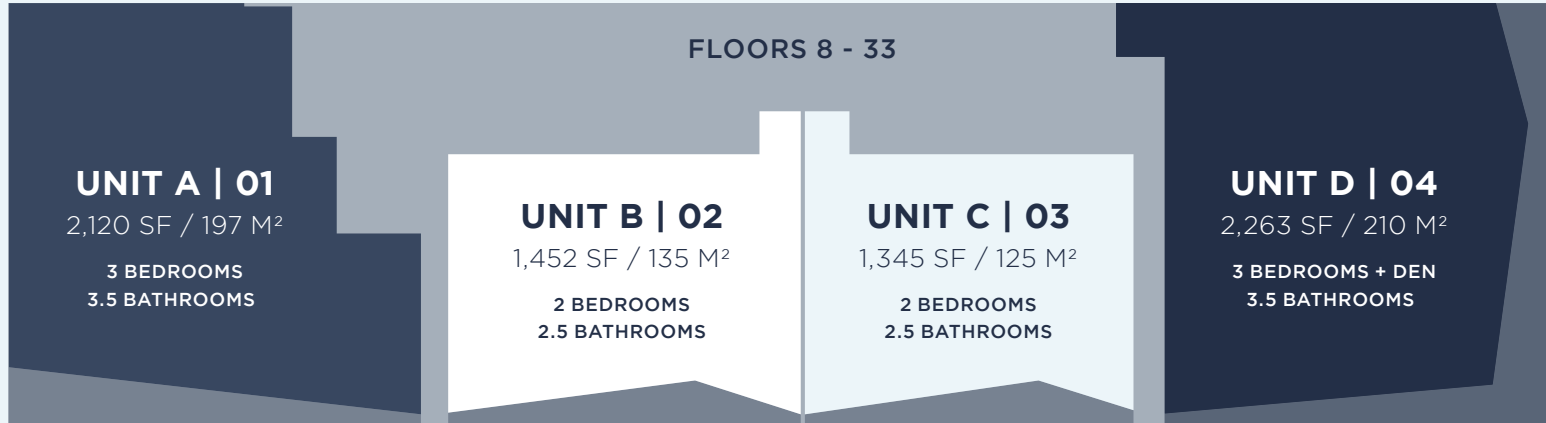

KEYPLAN

29TH STREET

BISCAYNE BAY