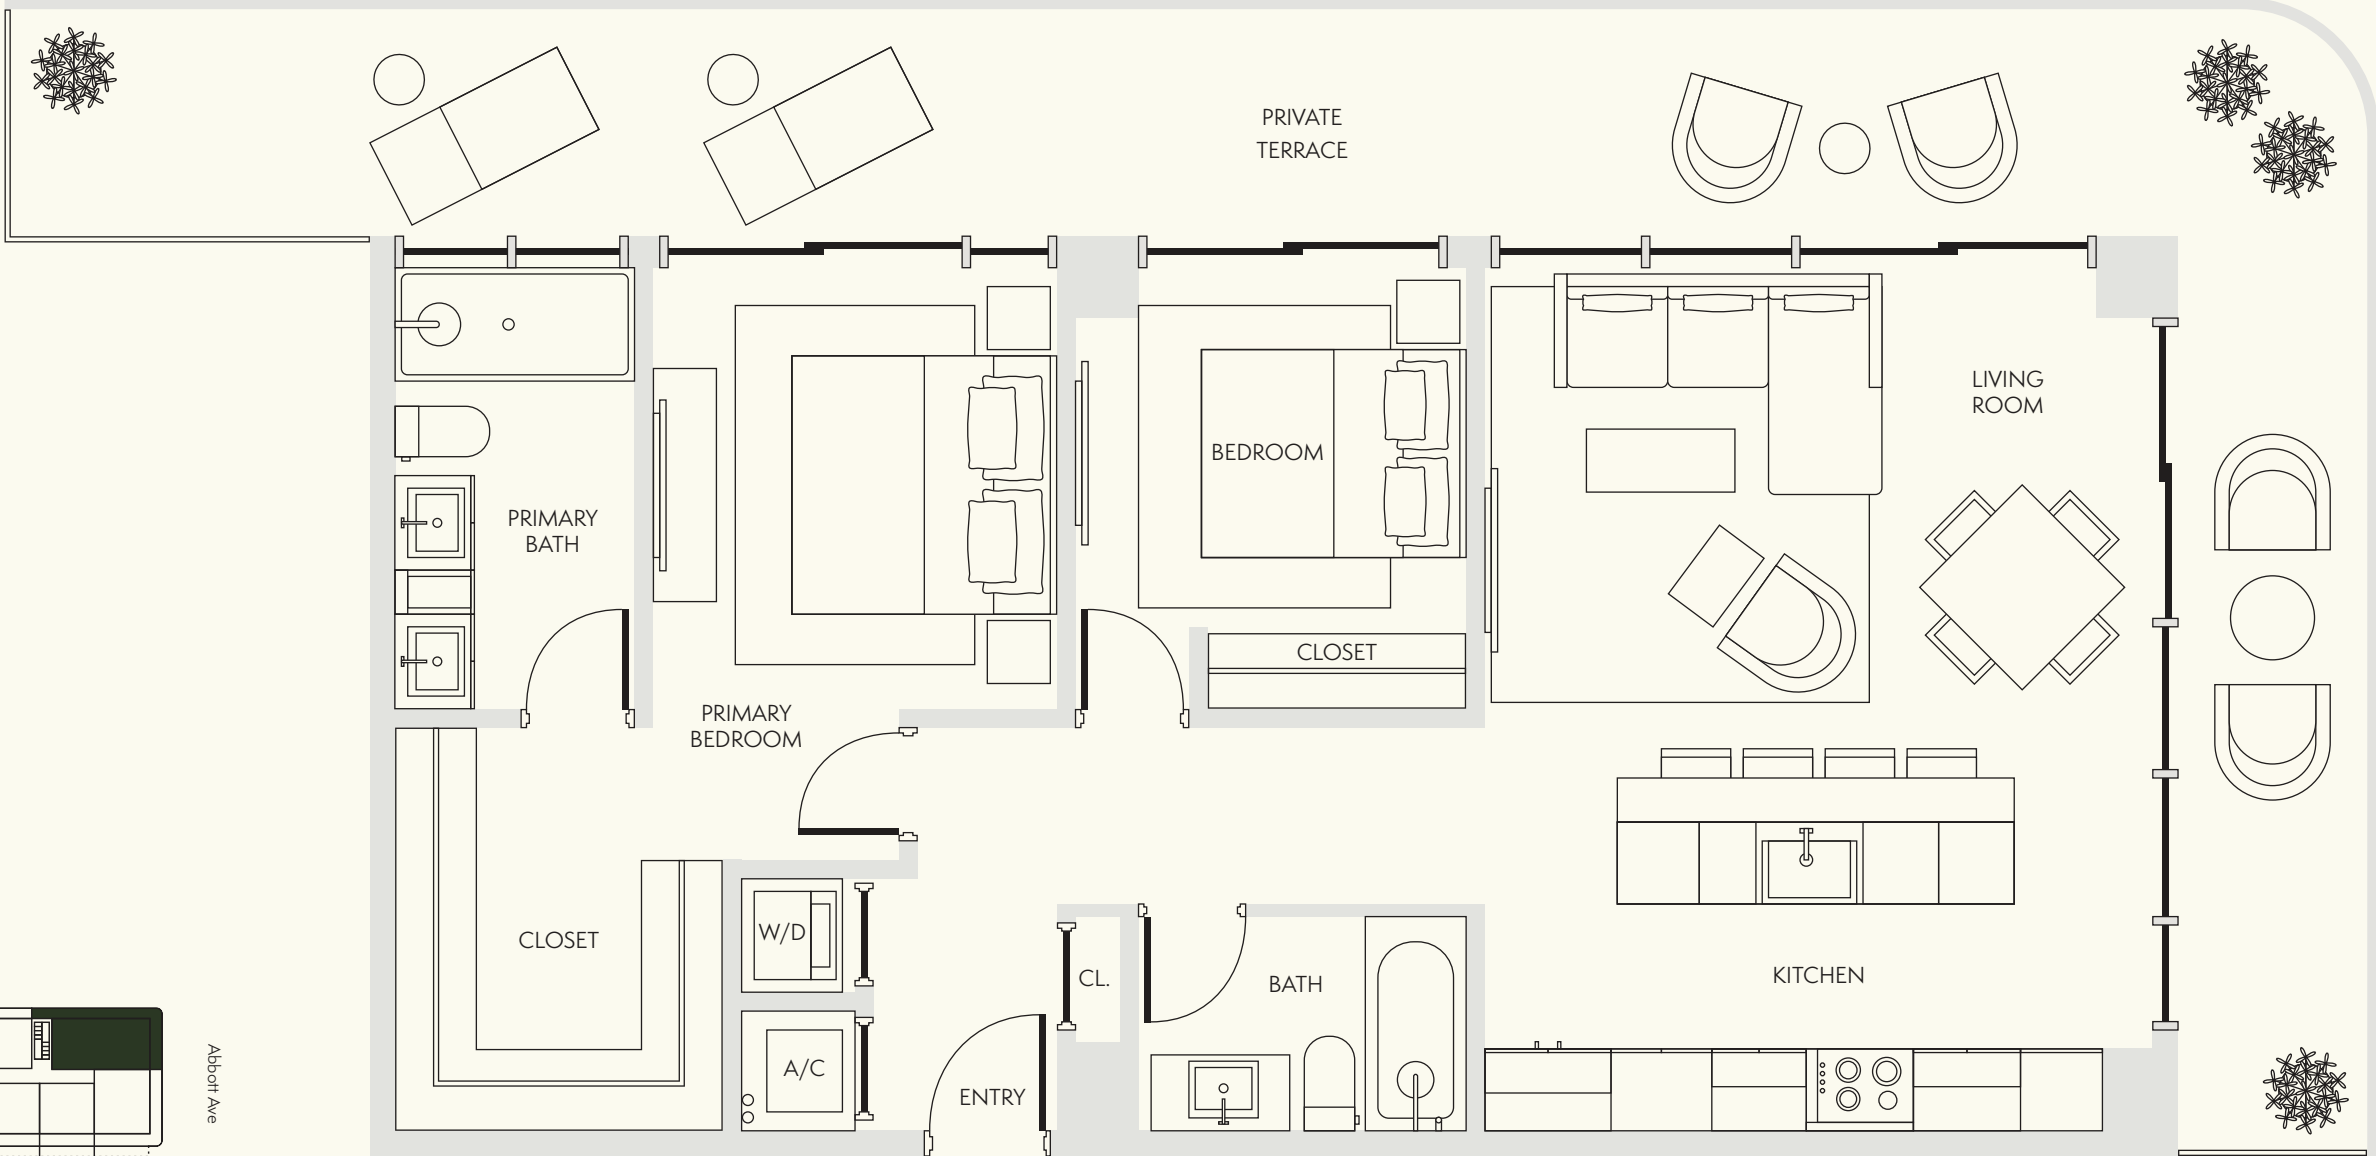

RESIDENCE 16

Level 4-9

2 Bedrooms
2 Bathrooms
Interior
1,076 SF / 100 SM
Exterior
425 SF / 39 SM
Total
1,501 SF / 139 SM
Dimensions
44'-8" x 22'-4"

Level 4-8
..... Extended balcony on select floors

NOT TO SCALE