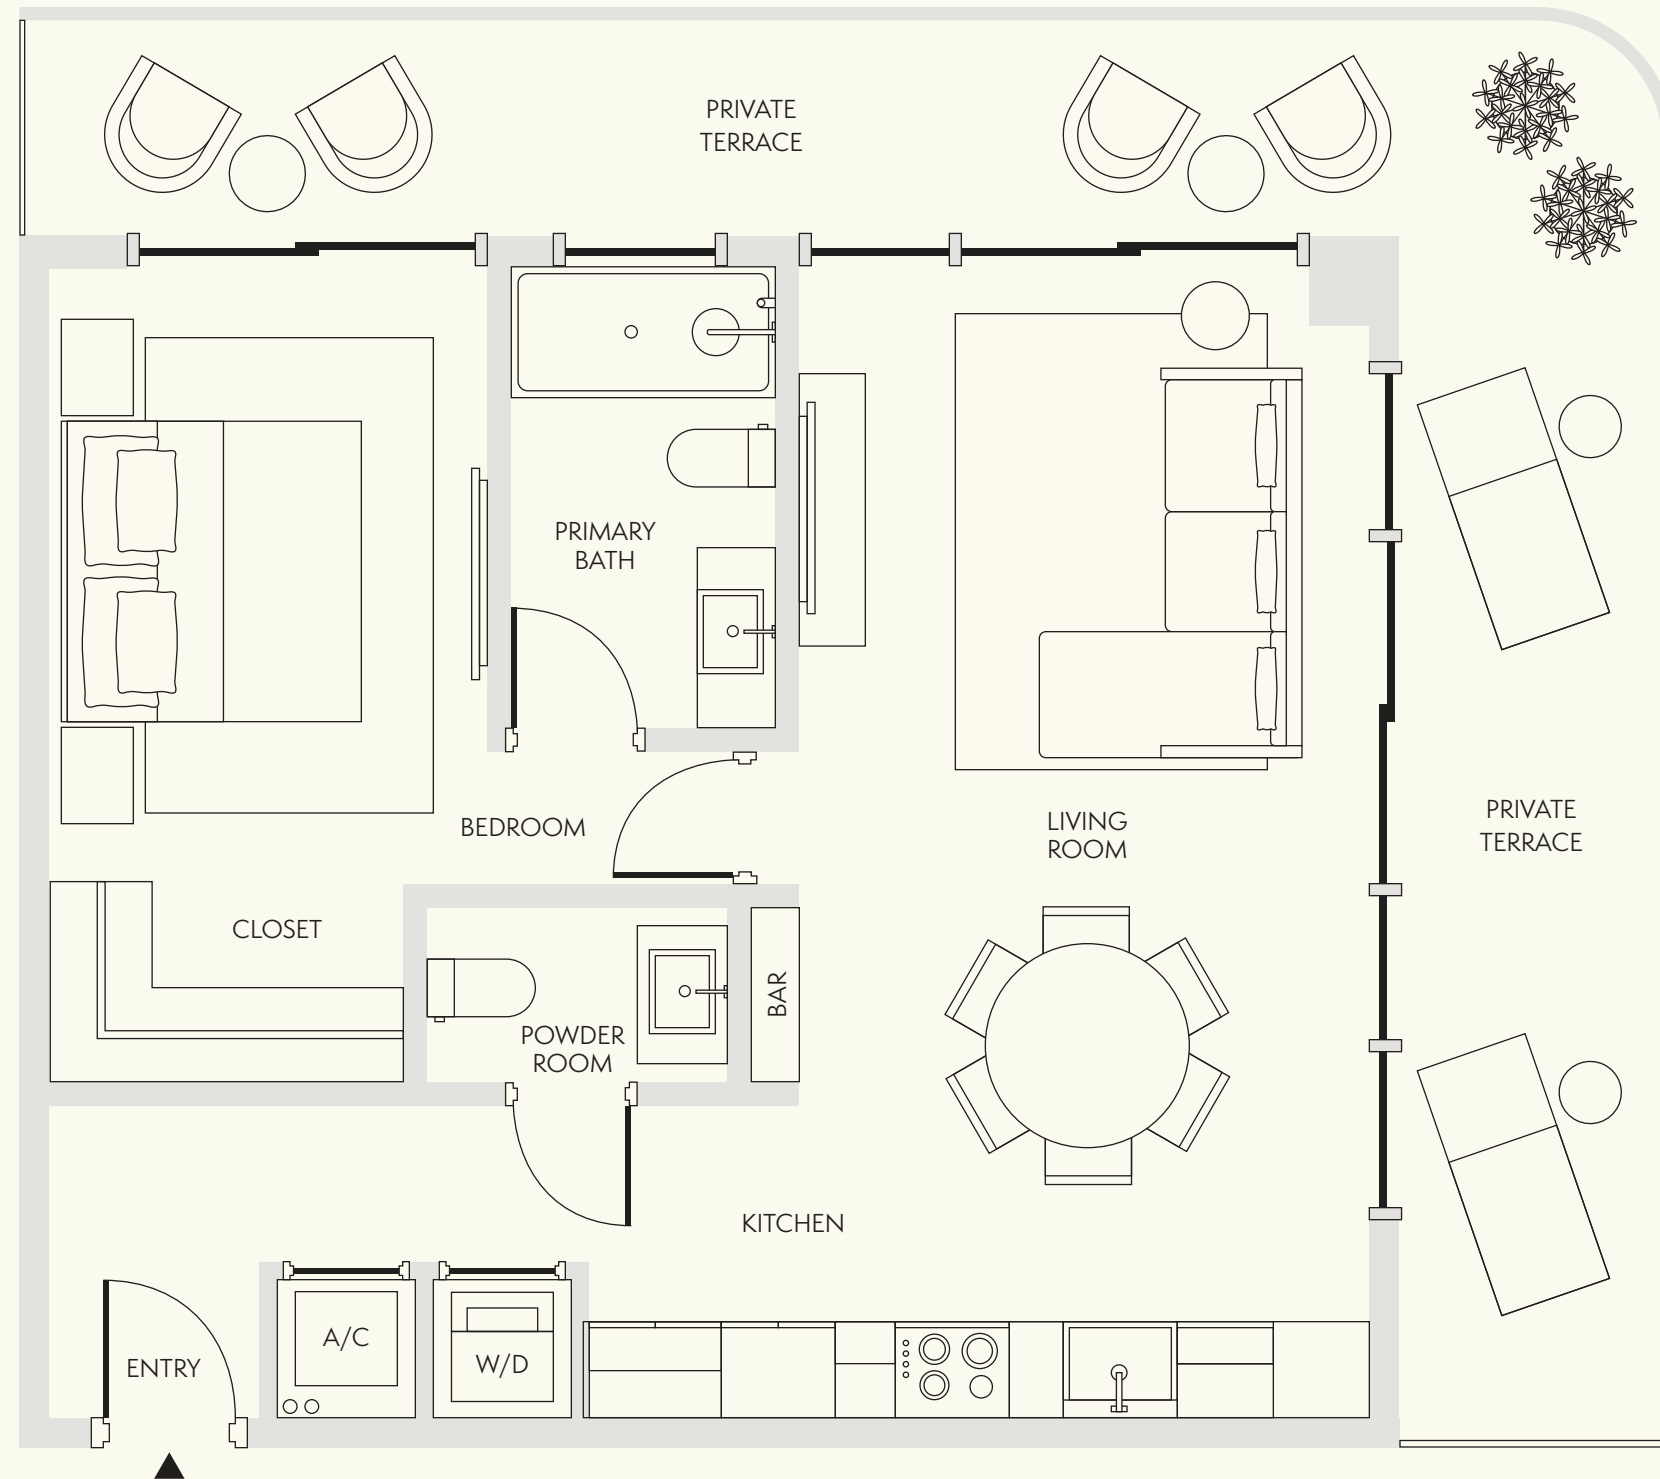

RESIDENCE 15

Level 4-9

1 Bedroom

1 Bathroom

Interior
789 SF / 73 SM

Exterior
329-475 SF / 31-44 SM

Total
1,118-1,264 SF / 104-117 SM

Dimensions
25'-5" x 28'-10"

ELLA

Level 4-8

..... Extended balcony on select floors

NOT TO SCALE