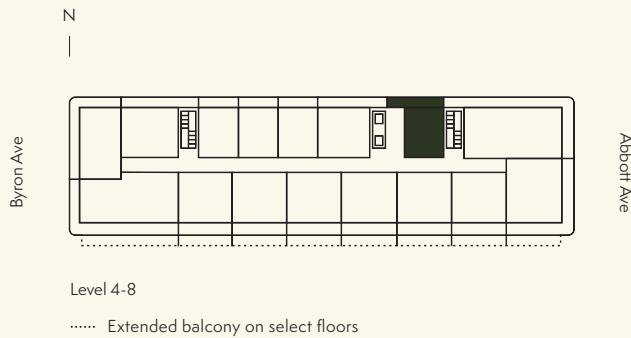

# RESIDENCE 14

Level 4-9

\* Residences 6, 8, and 10 have a similar floor plan

Junior One Bedroom

1 Bathroom

Interior  
440 SF / 41 SM

Exterior  
139 SF / 13 SM

Total  
579 SF / 54 SM

Dimensions  
17'-10" x 22'-4"

ELLA

NOT TO SCALE