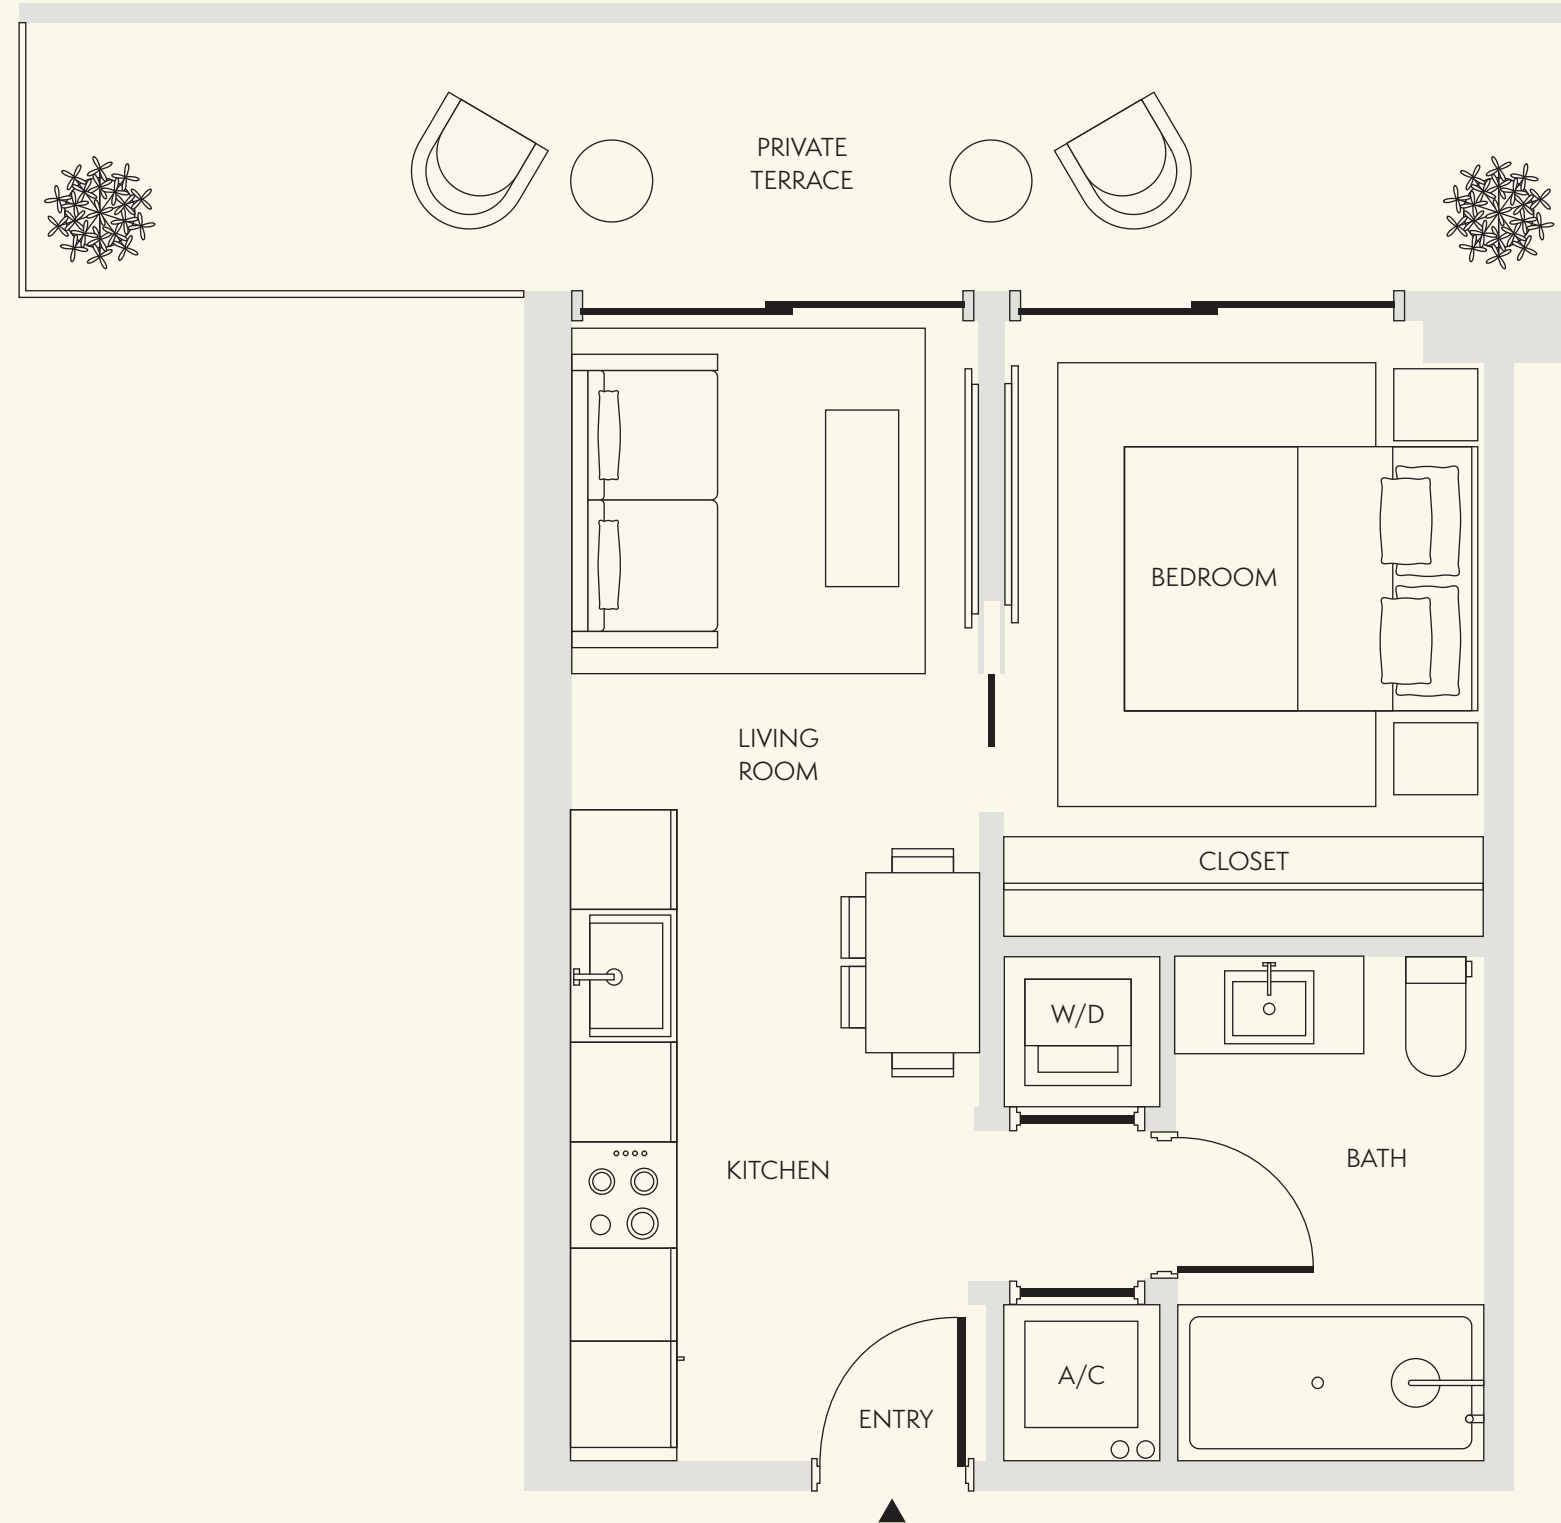

# RESIDENCE 14

Level 4-9

\* Residences 6, 8, and 10 have a similar floor plan

Junior One Bedroom

1 Bathroom

Interior  
440 SF / 41 SM

Exterior  
139 SF / 13 SM

Total  
579 SF / 54 SM

Dimensions  
17'-10" x 22'-4"

ELLA

NOT TO SCALE