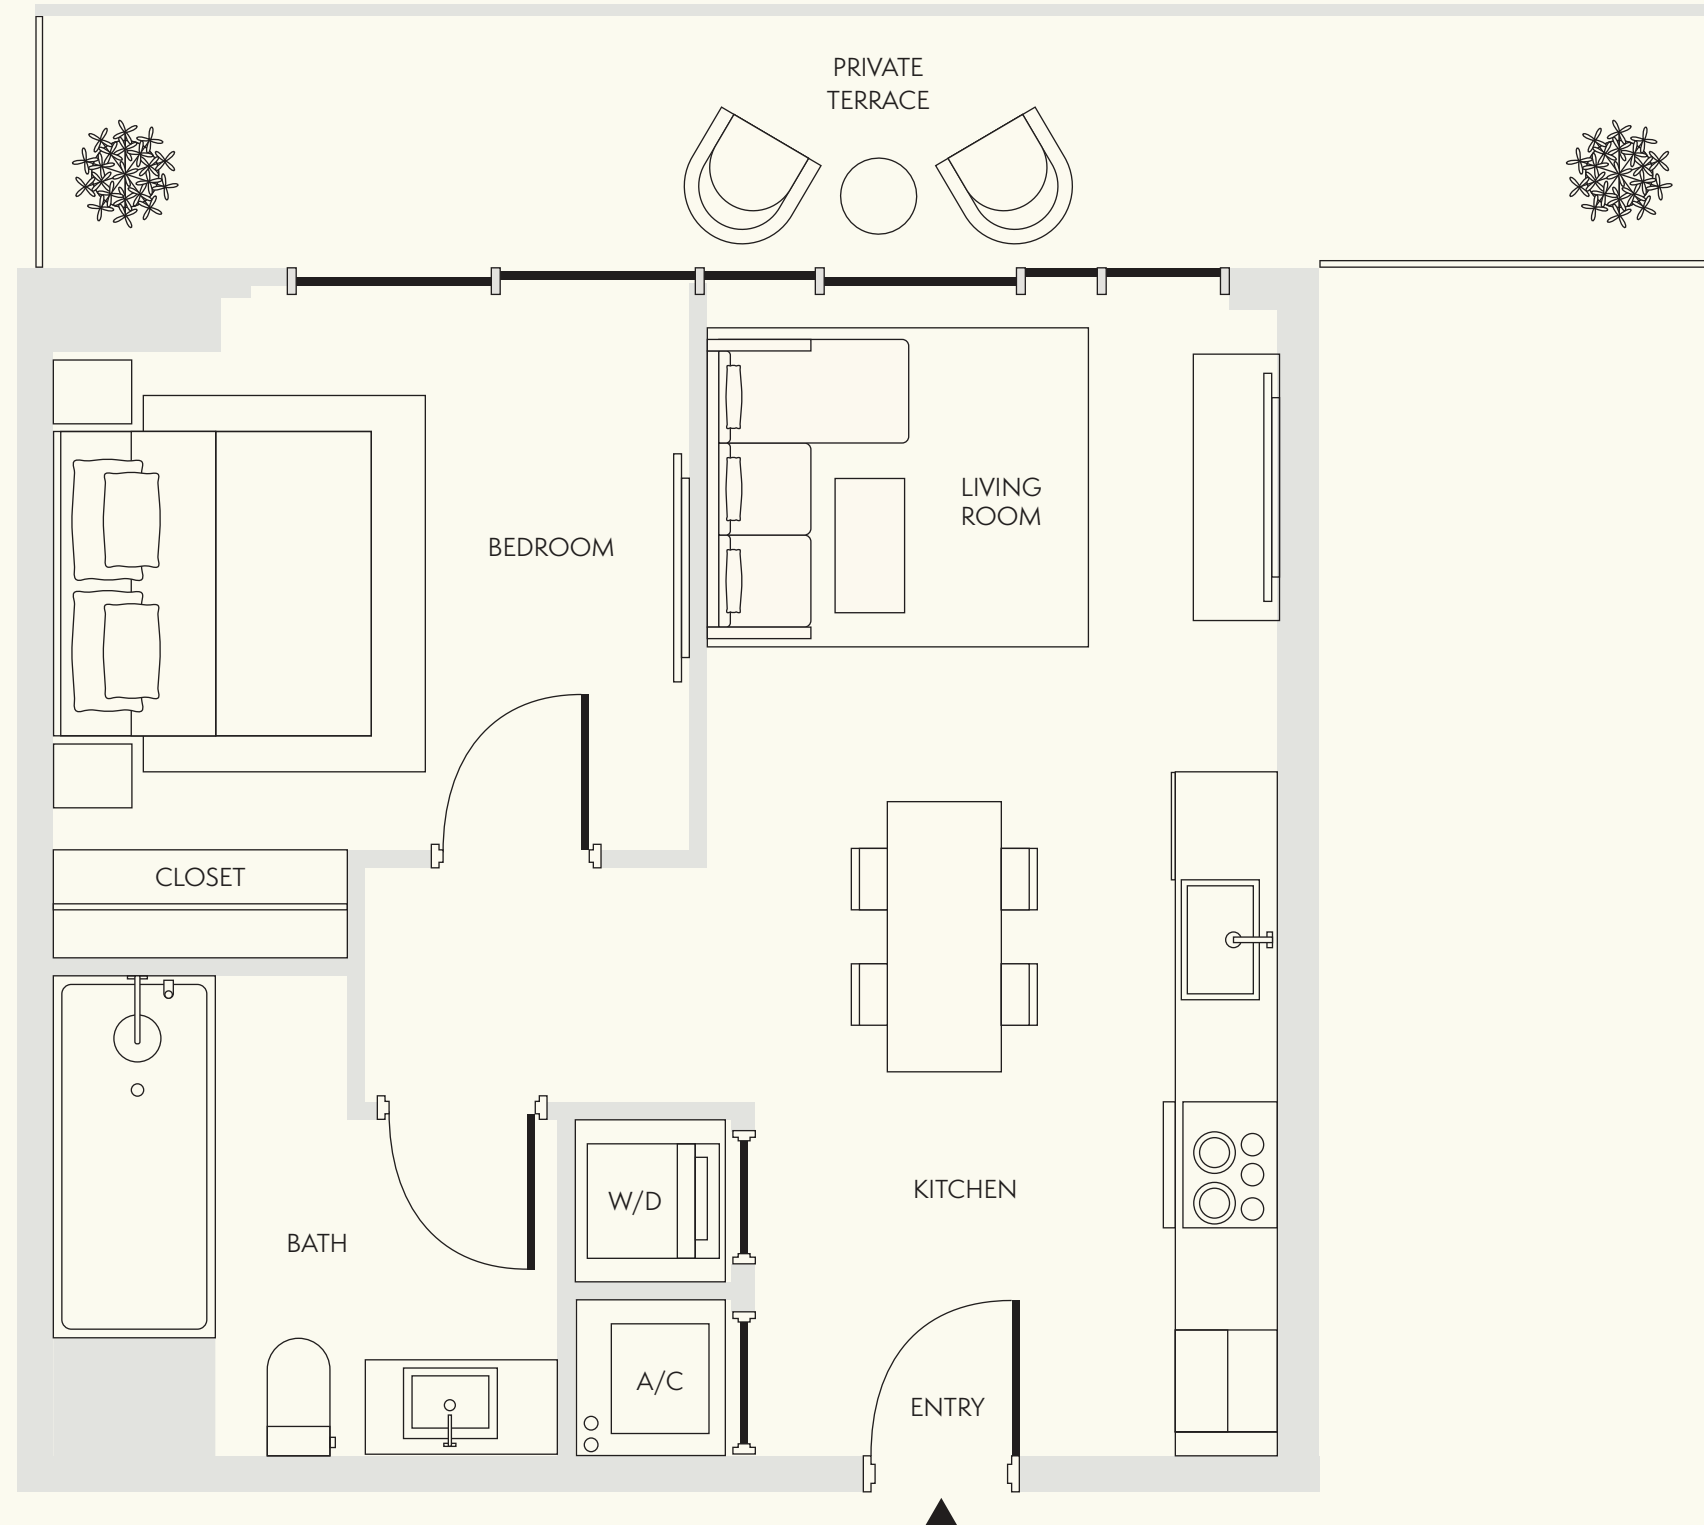

RESIDENCE 12

Levels 4-8

1 Bedroom

1 Bathroom

Interior
571 SF / 53 SM

Exterior
167 SF / 16 SM

Total
738 SF / 69 SM

Dimensions
23'-9" x 22'-4"

ELLA

NOT TO SCALE