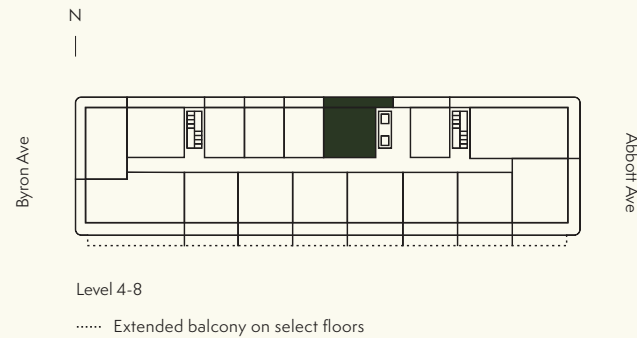

RESIDENCE 12

Levels 4-8

1 Bedroom

1 Bathroom

Interior
571 SF / 53 SM

Exterior
167 SF / 16 SM

Total
738 SF / 69 SM

Dimensions
23'-9" x 22'-4"

ELLA

NOT TO SCALE