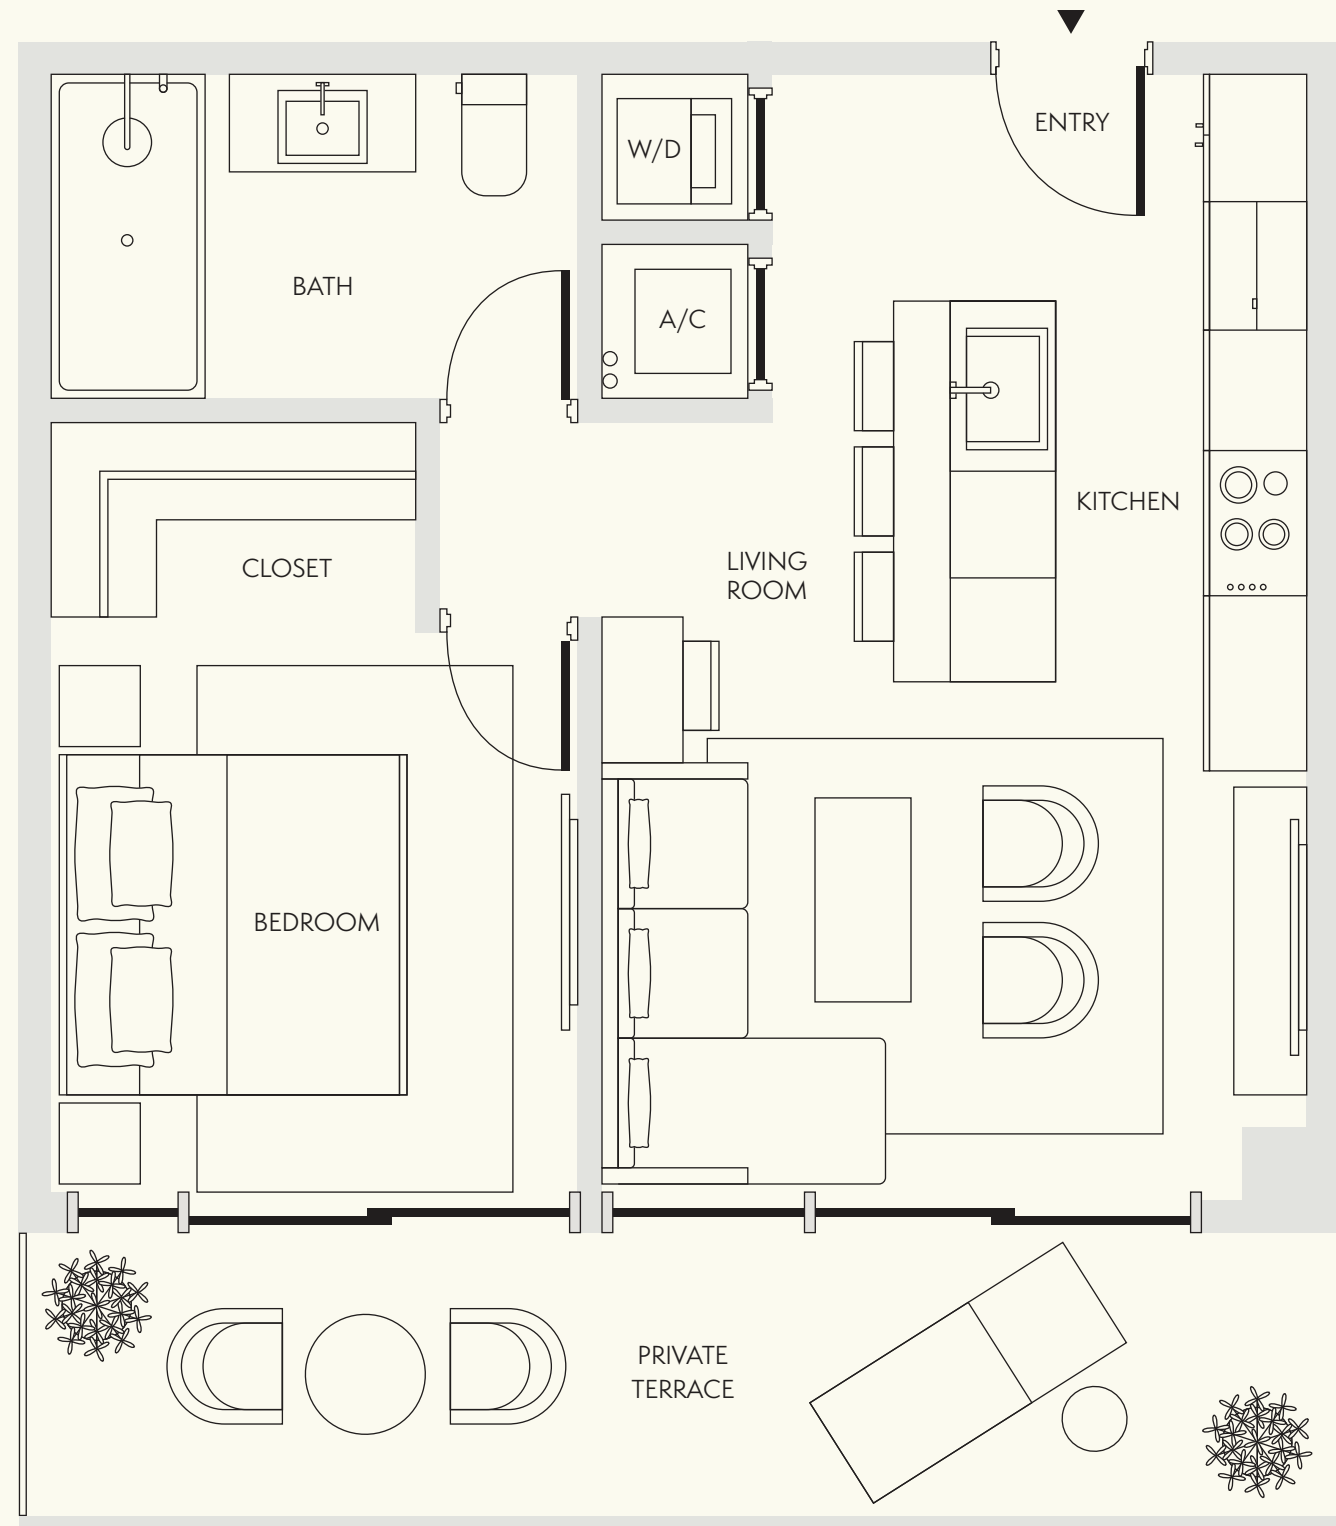

RESIDENCE 11

Level 4-9

1 Bedroom

1 Bathroom

Interior
615 SF / 57 SM

Exterior
161-314 SF / 15-29 SM

Total
776-929 SF / 72-86 SM

Dimensions
25'-5" x 22'-4"

Level 4-8
..... Extended balcony on select floors

NOT TO SCALE