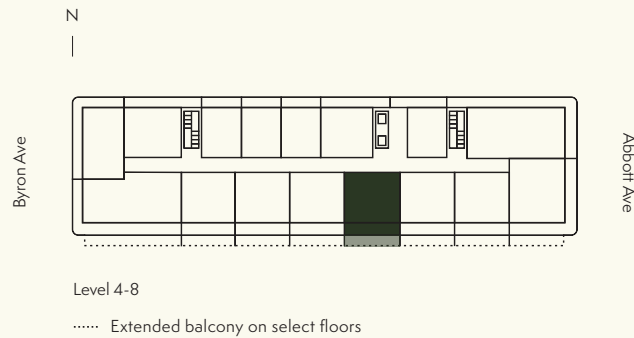

RESIDENCE 11

Level 4-9

1 Bedroom

1 Bathroom

Interior
615 SF / 57 SM

Exterior
161-314 SF / 15-29 SM

Total
776-929 SF / 72-86 SM

Dimensions
25'-5" x 22'-4"

Level 4-8
..... Extended balcony on select floors

NOT TO SCALE