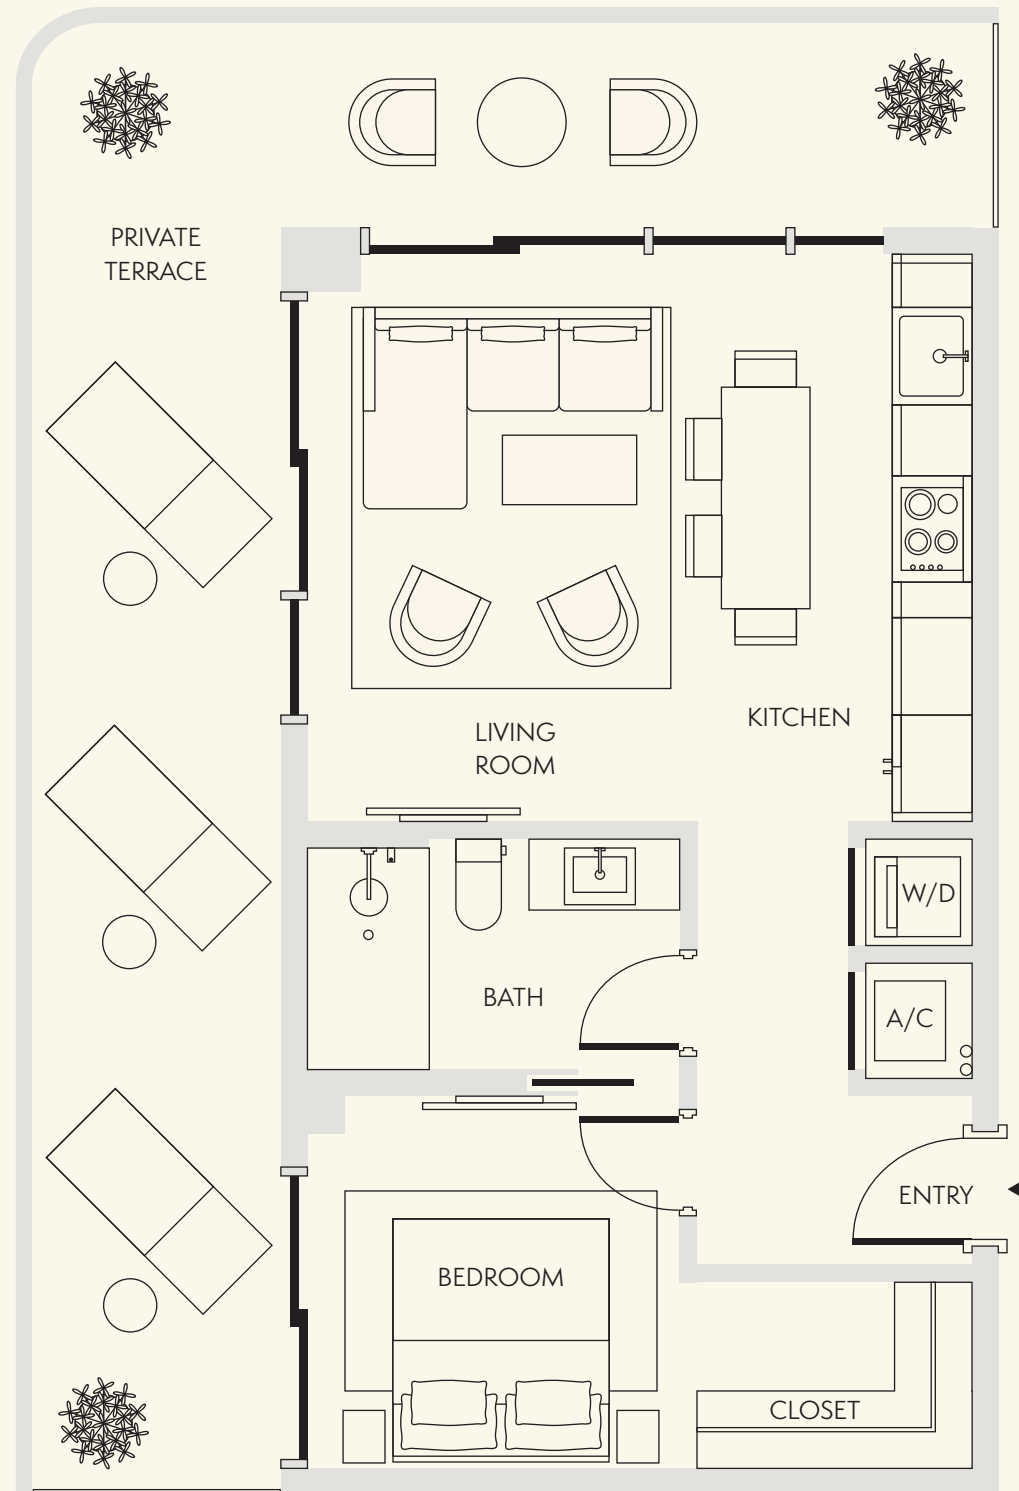

# RESIDENCE 02

Level 4-9

1 Bedroom

1 Bathroom

Interior  
618 SF / 57 SM

Exterior  
332 SF / 31 SM

Total  
950 SF / 88 SM

Dimensions  
17'-5" x 32'-6"

ELLA

NOT TO SCALE