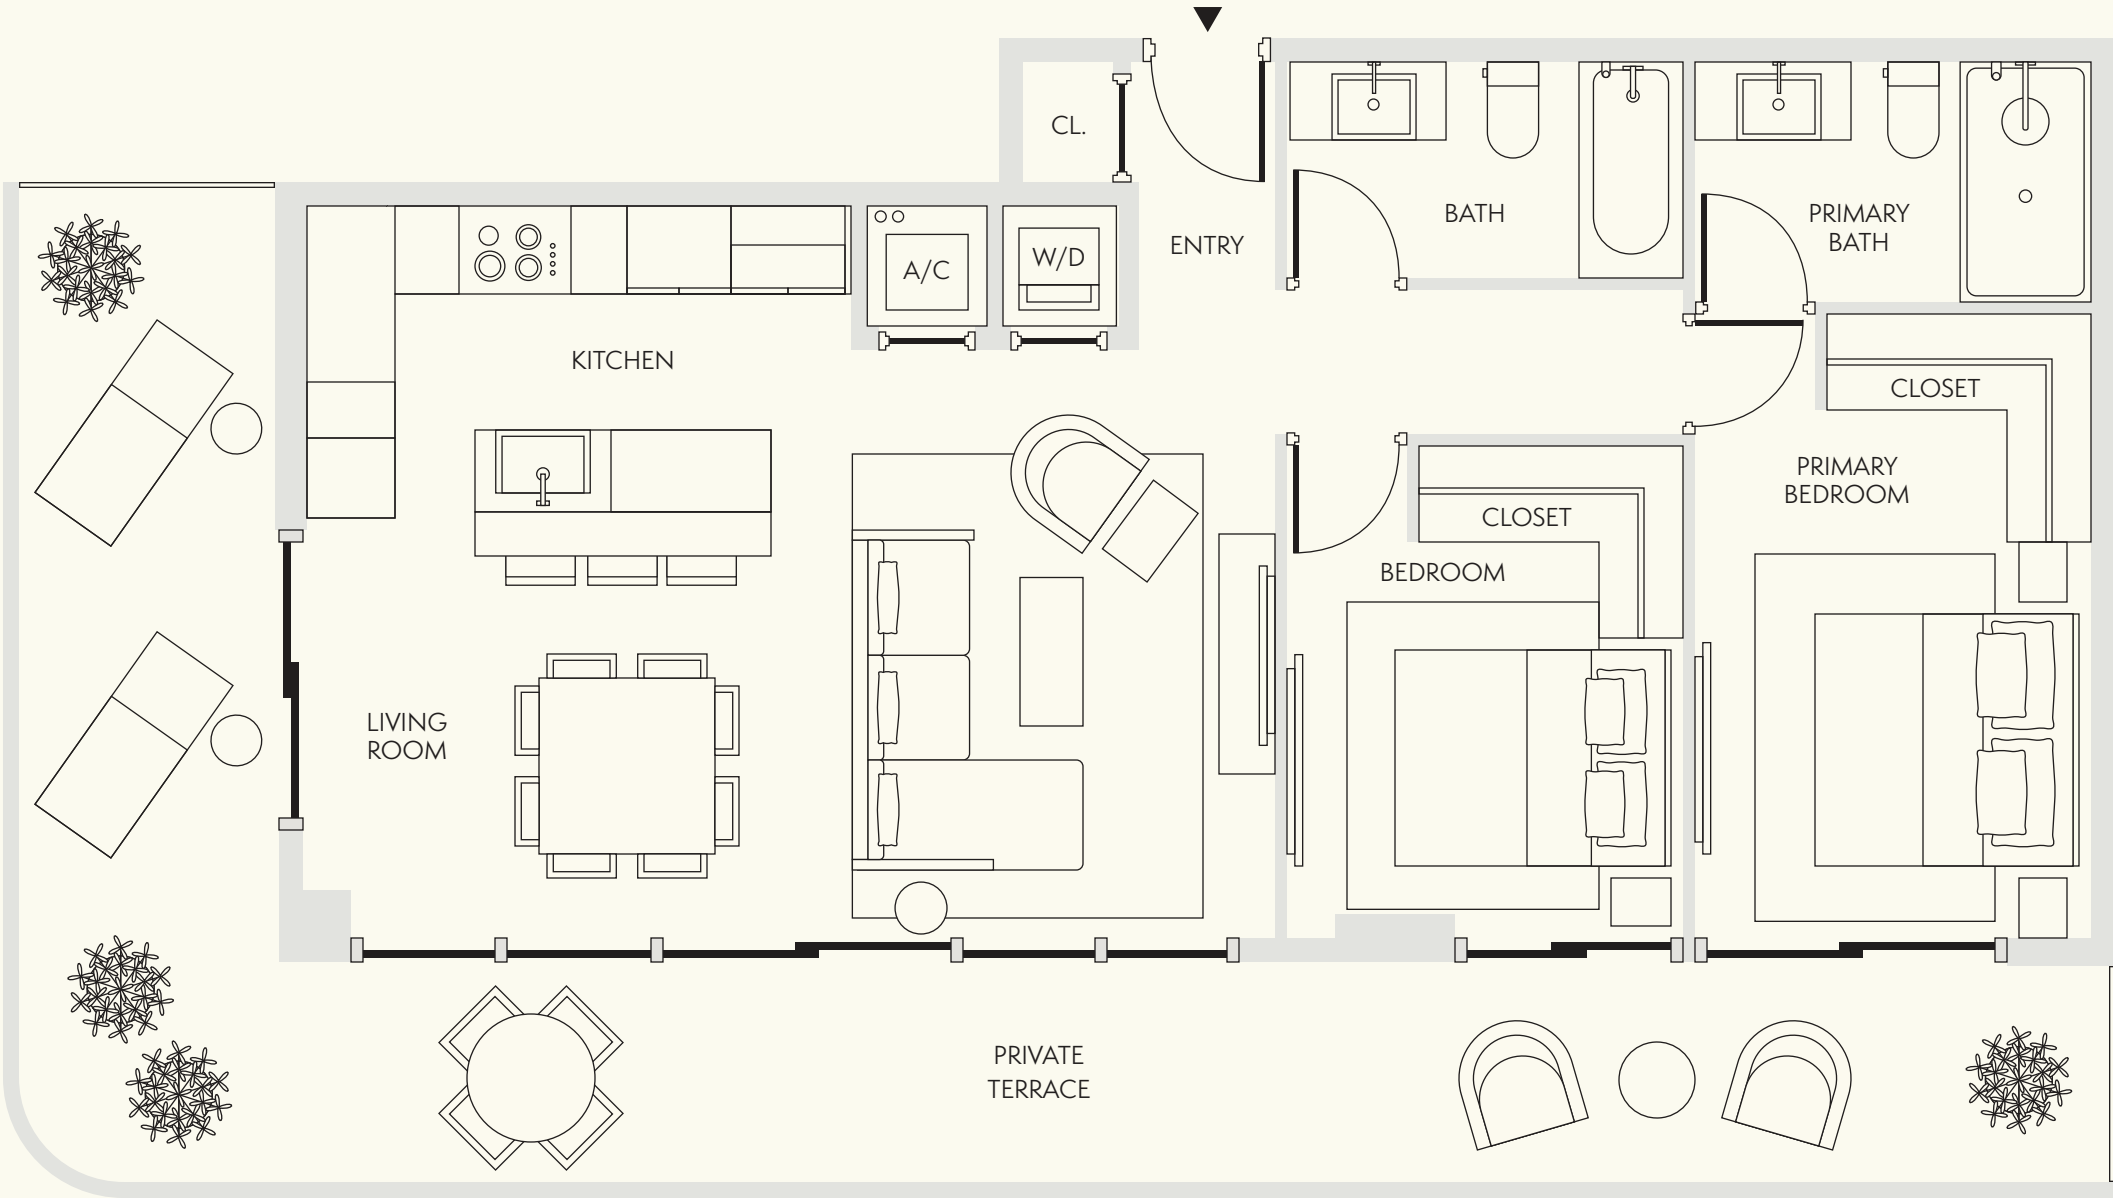

RESIDENCE 01

Level 4-8

2 Bedroom

2 Bathroom

Interior
1,019 SF / 95 SM

Exterior
443-701 SF / 41-65 SM

Total
1,462-1,720 SF / 136-160 SM

Dimensions
45'-4" x 22'-4"

Level 4-8
..... Extended balcony on select floors

NOT TO SCALE