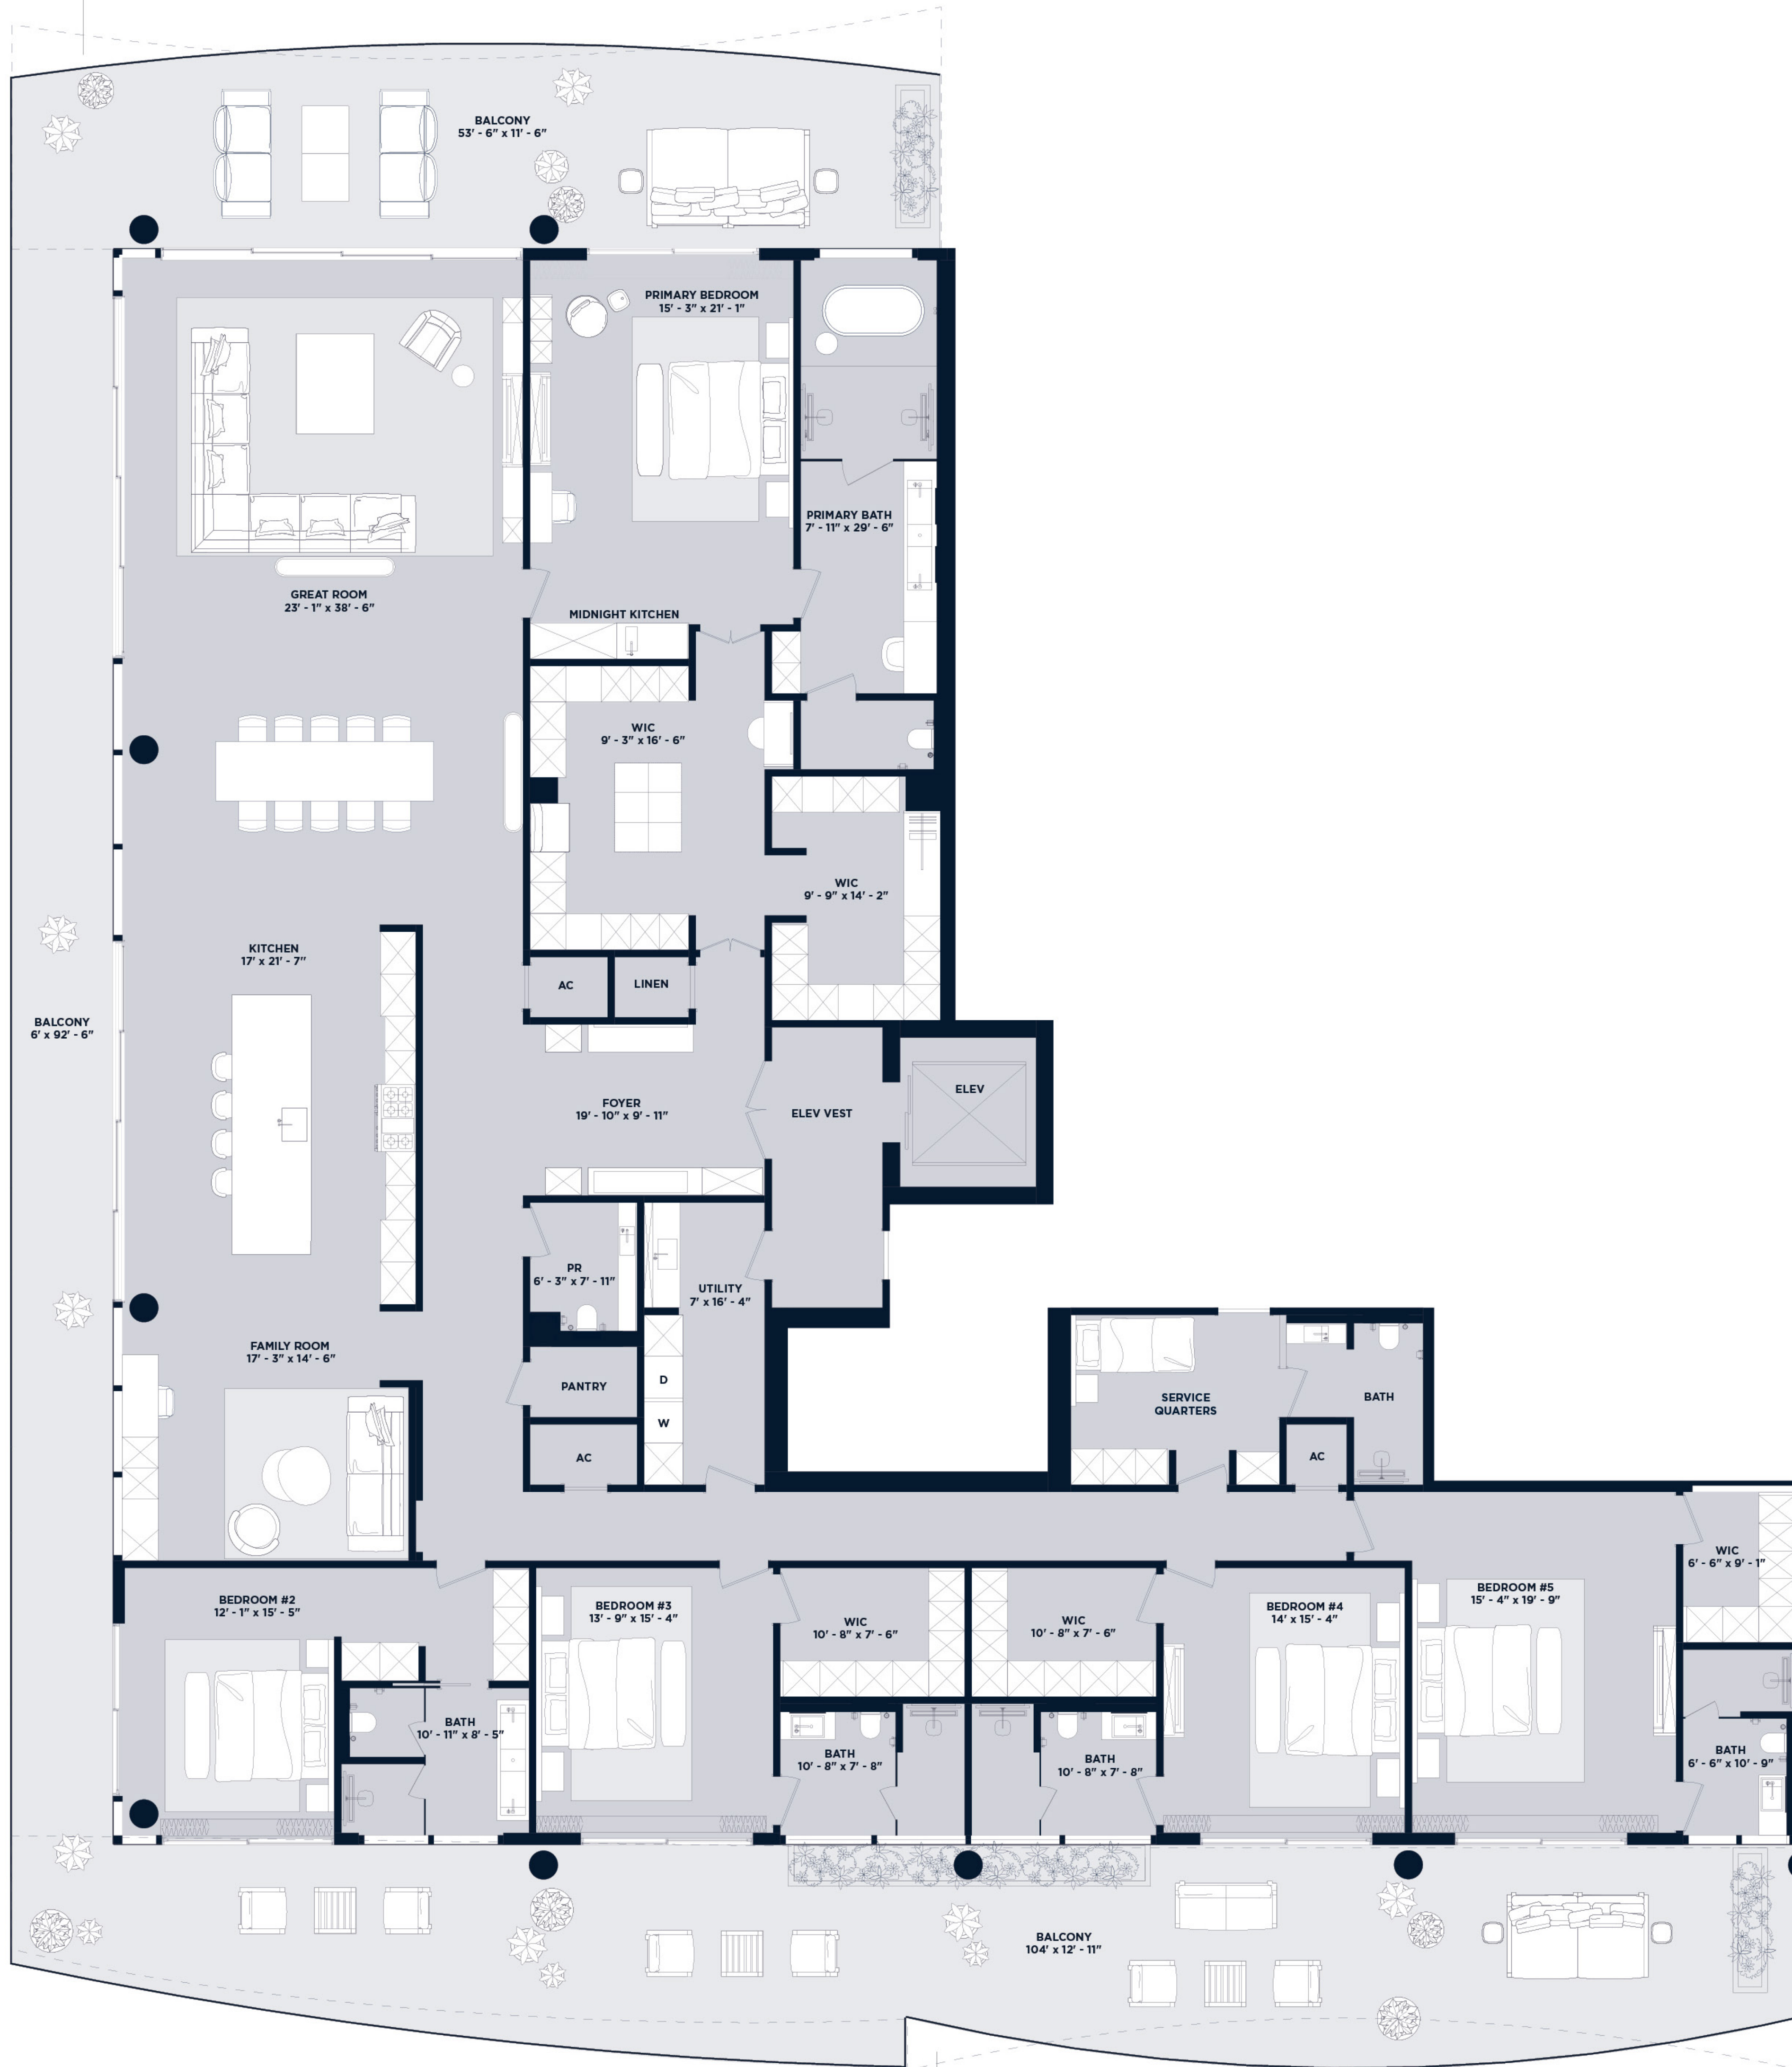

TERRACE VARIATION:  
RESIDENCES 601, 701, 801

BALCONY VARIATION:  
RESIDENCES 601, 701, 801

OCEANFRONT  
Residences 201-801

5 Bedroom | 6.5 Bathroom & Den

Residences 201-501

UNIT 5,625 SF  
BALCONY 2,338 SF  
TOTAL 7,963 SF

Residences 601-701

UNIT 5,625 SF  
BALCONY 2,165 SF  
TOTAL 7,790 SF

Residence 801

UNIT 5,625 SF  
BALCONY 2,165 SF  
ROOFTOP 2,673 SF  
TOTAL 10,463 SF

*Intimate Oceanfront Living*

*A Rosewood Residence*

DEVELOPERS  
The Related Group & Dezer Development