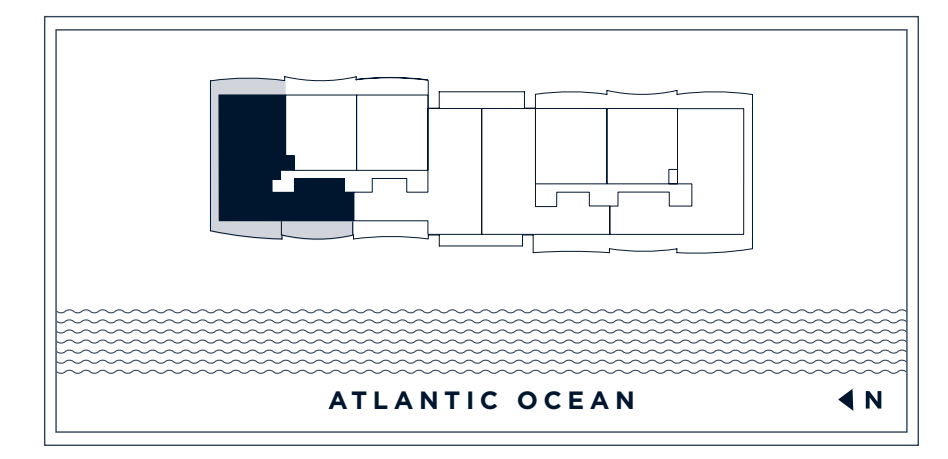

TERRACE VARIATION:  
RESIDENCES 601, 701, 801

BALCONY VARIATION:  
RESIDENCES 601, 701, 801

OCEANFRONT  
Residences 201-801

5 Bedroom | 6.5 Bathroom & Den

Residences 201-501

UNIT 5,625 SF  
BALCONY 2,338 SF  
TOTAL 7,963 SF

Residences 601-701

UNIT 5,625 SF  
BALCONY 2,165 SF  
TOTAL 7,790 SF

Residence 801

UNIT 5,625 SF  
BALCONY 2,165 SF  
ROOFTOP 2,673 SF  
TOTAL 10,463 SF

*Intimate Oceanfront Living*

*A Rosewood Residence*

DEVELOPERS  
The Related Group & Dezer Development