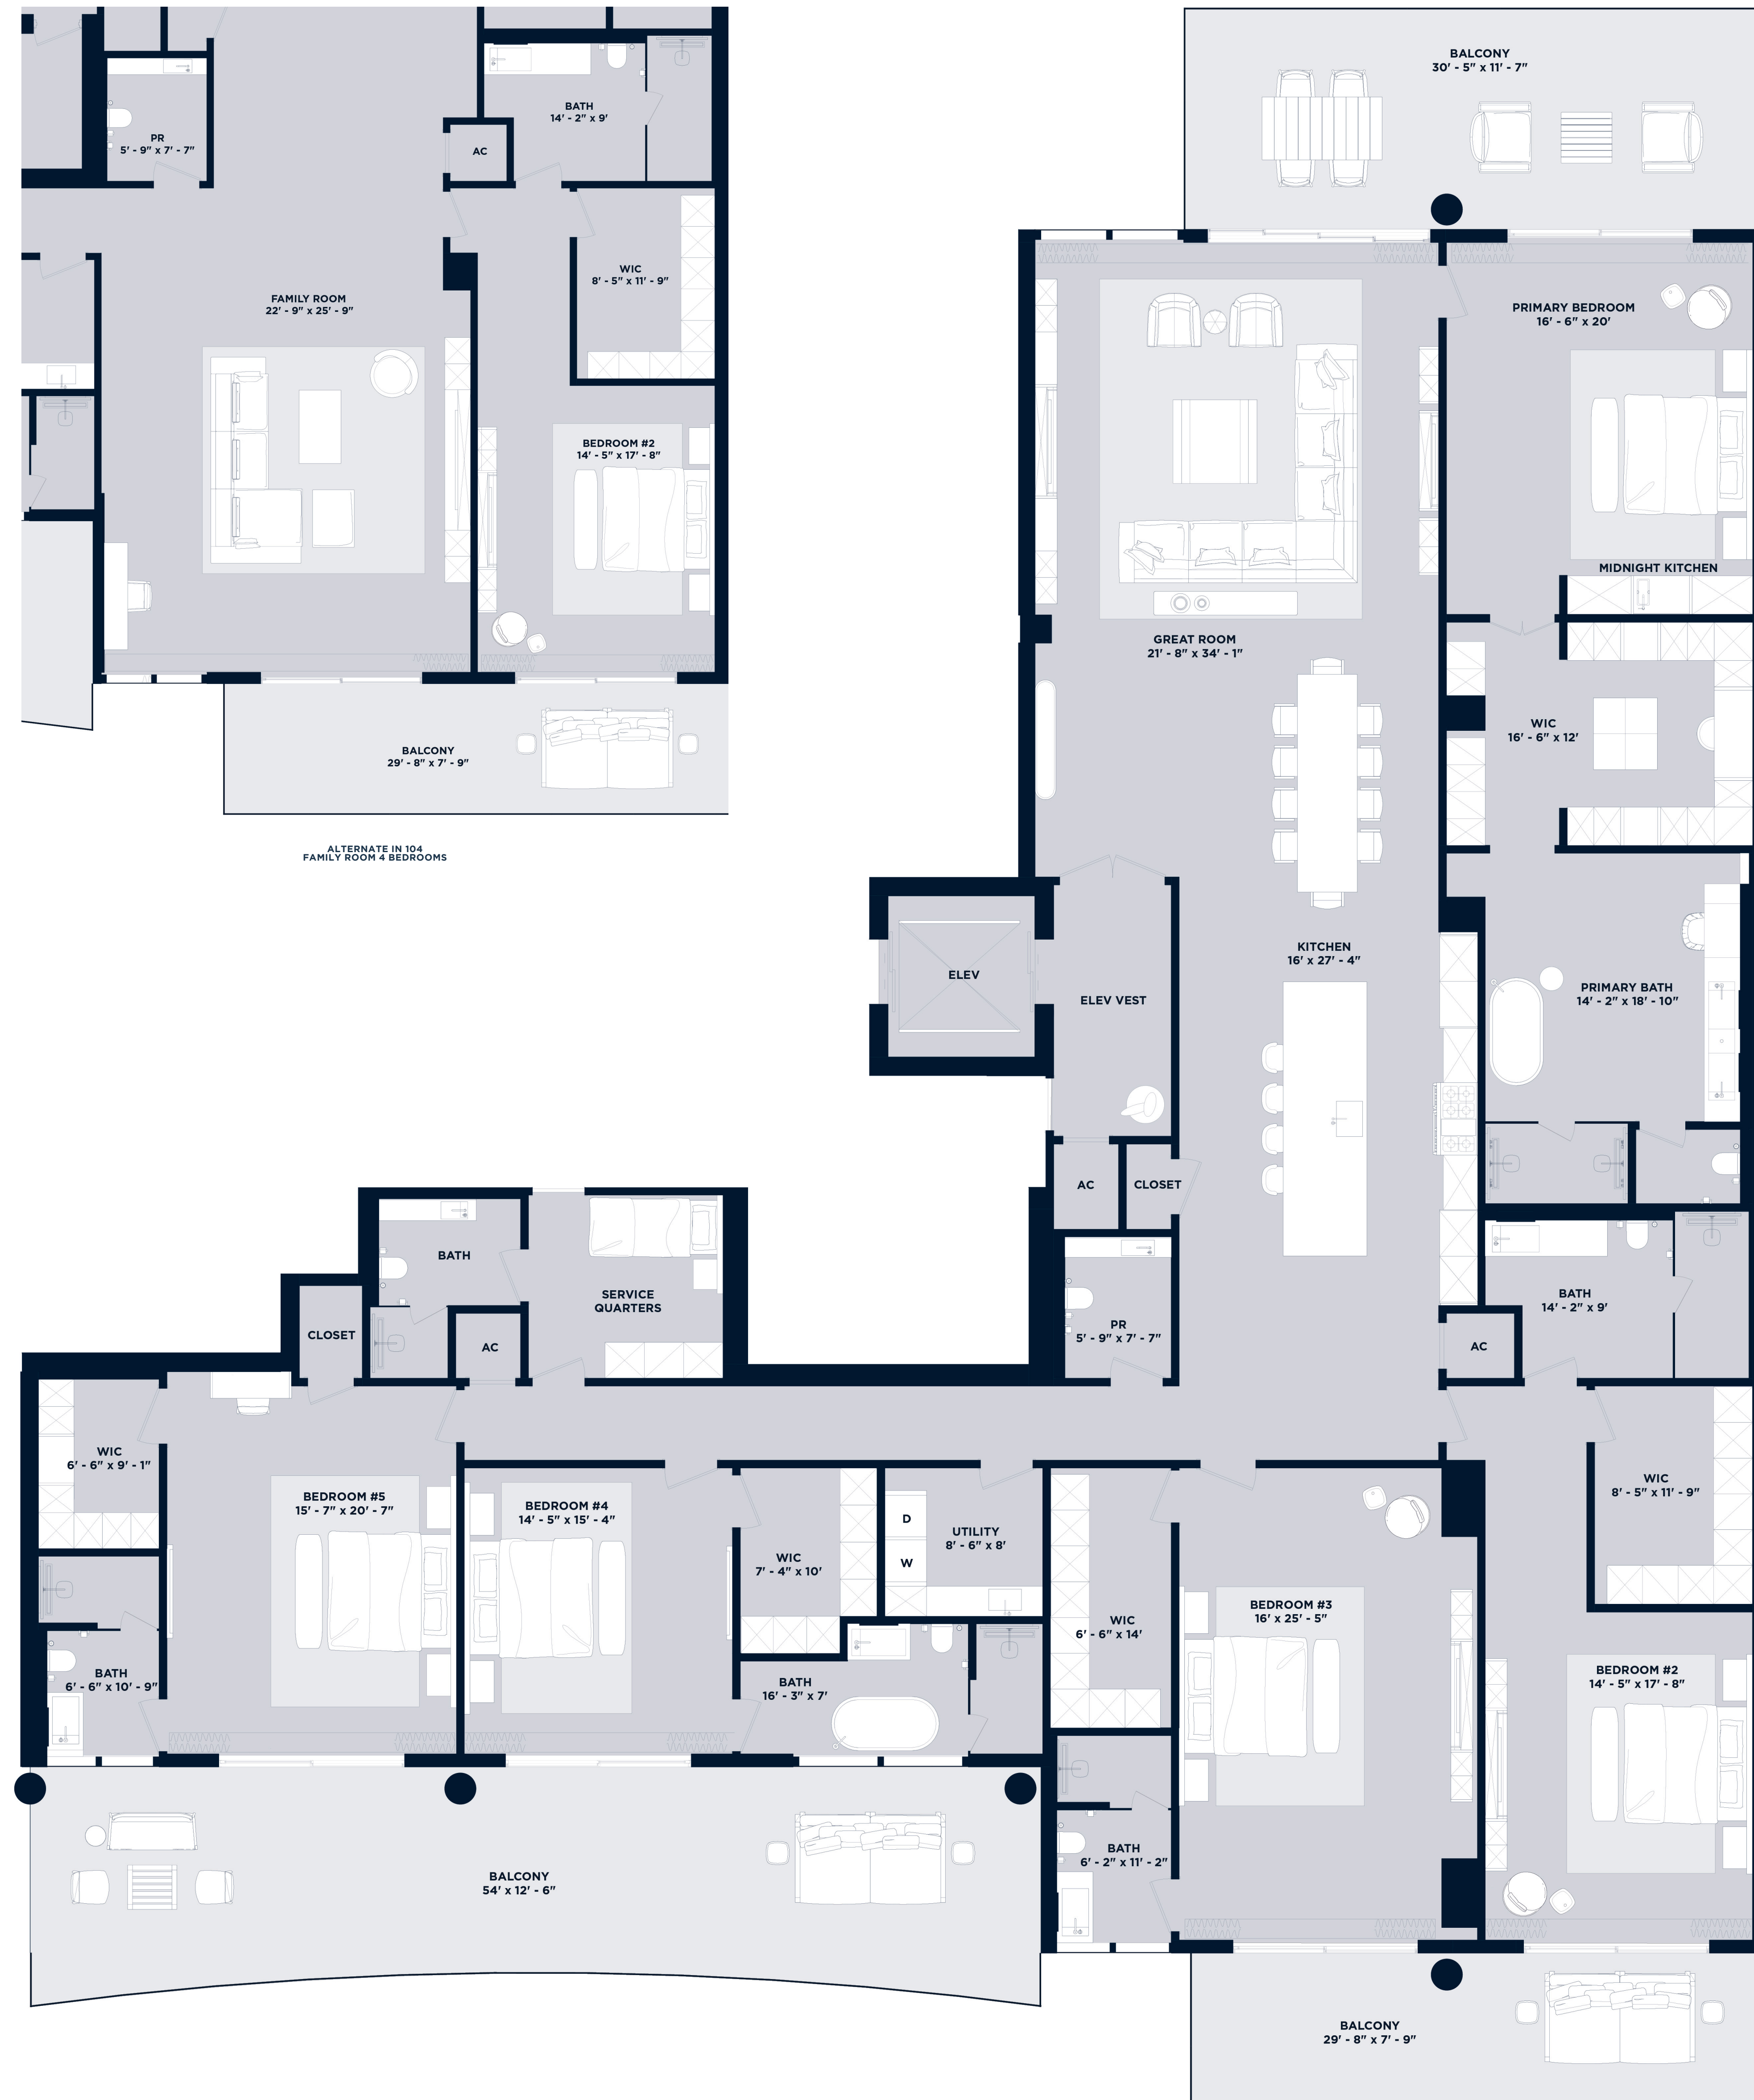

OCEANFRONT

Residence 1004

5 Bedroom | 6.5 Bathroom

UNIT	5,018 SF
BALCONY	1,251 SF
ROOFTOP	5,322 SF
TOTAL	11,591 SF

Intimate Oceanfront Living

A Rosewood Residence

DEVELOPERS
The Related Group & Dezer Development

ARCHITECT
Arquitectonica

INTERIOR DESIGNER
Studio Piet Boon

1180 Hillsboro Mile
Hillsboro Beach, Florida 33062

Inquiries 305-494-1767

RELATED

DEZER

ARQUITECTONICA

ALTERNATE IN 104
FAMILY ROOM 4 BEDROOMS