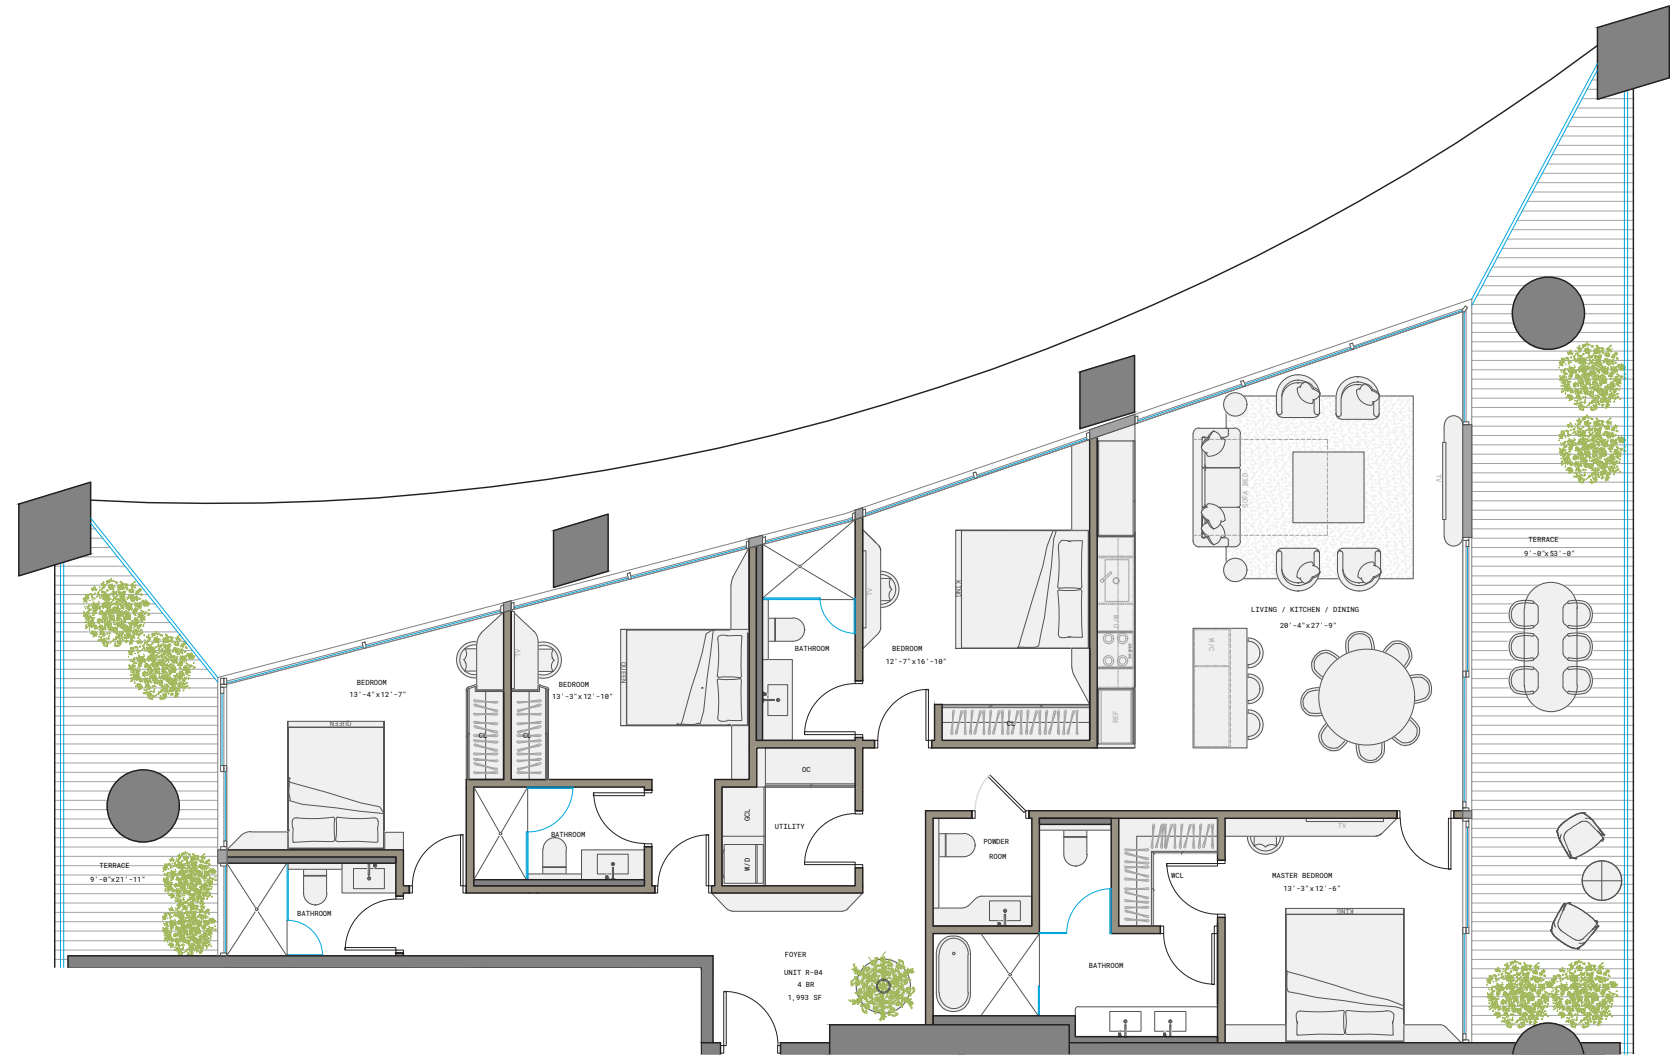

RESIDENCE R

LINE 4

4 BED | 4.5 BATH

INTERIOR 1,993 SF | 185 M²

1210 Brickell Avenue, Miami, FL 33131