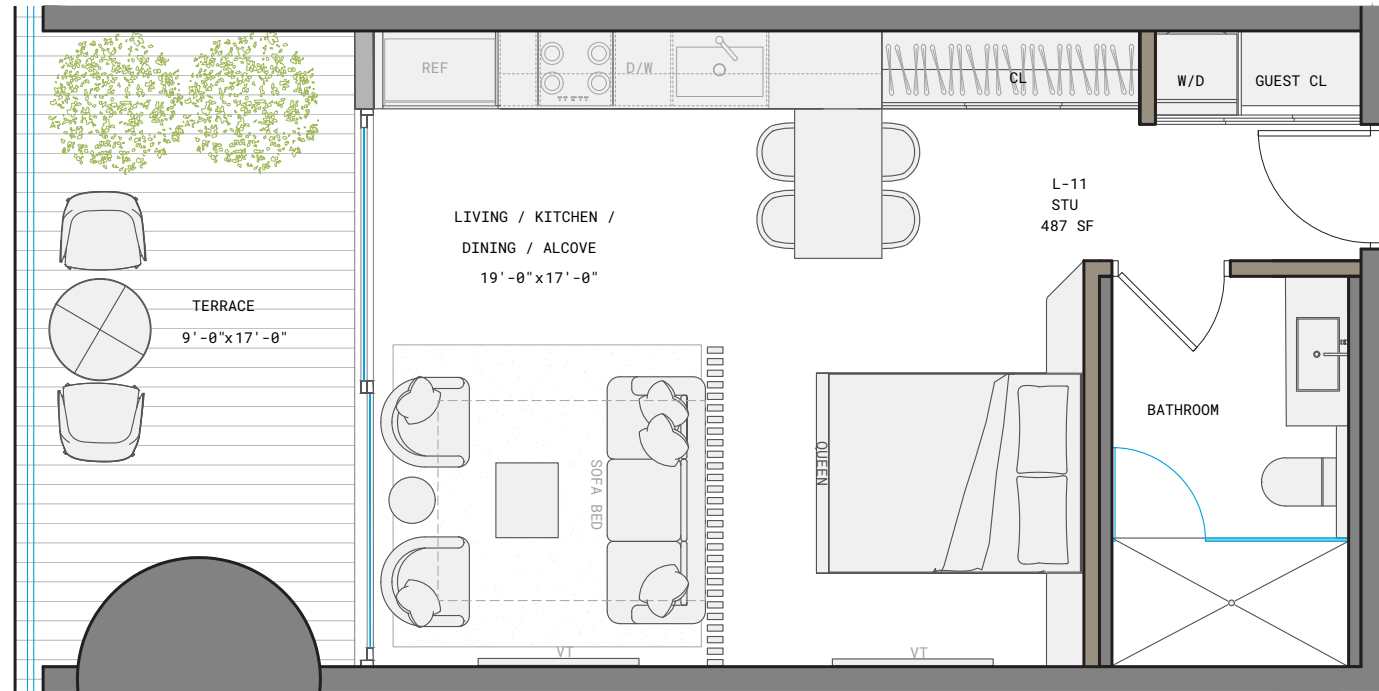

## RESIDENCE L

LINE 11

STUDIO

INTERIOR 487 SF | 45 M<sup>2</sup>

1210 Brickell Avenue, Miami, FL 33131