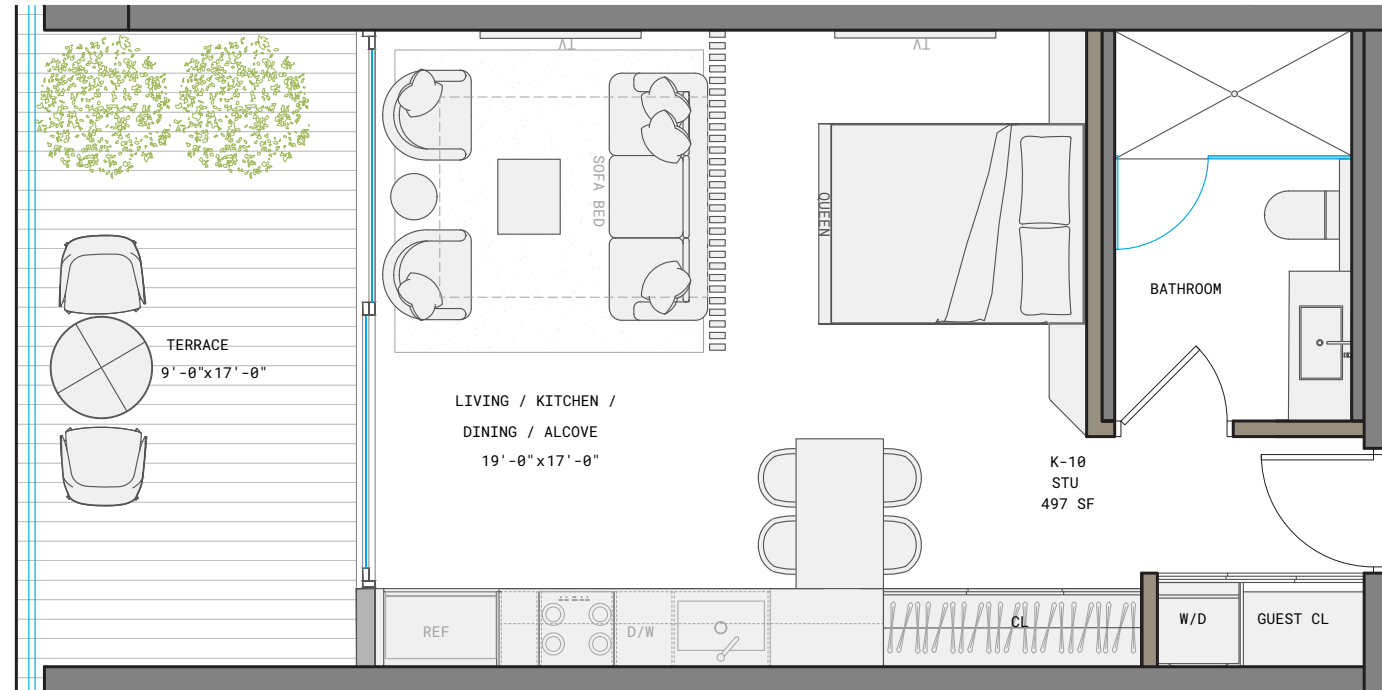

RESIDENCE K

LINE 10

STUDIO

INTERIOR 497 SF | 46 M²

1210 Brickell Avenue, Miami, FL 33131