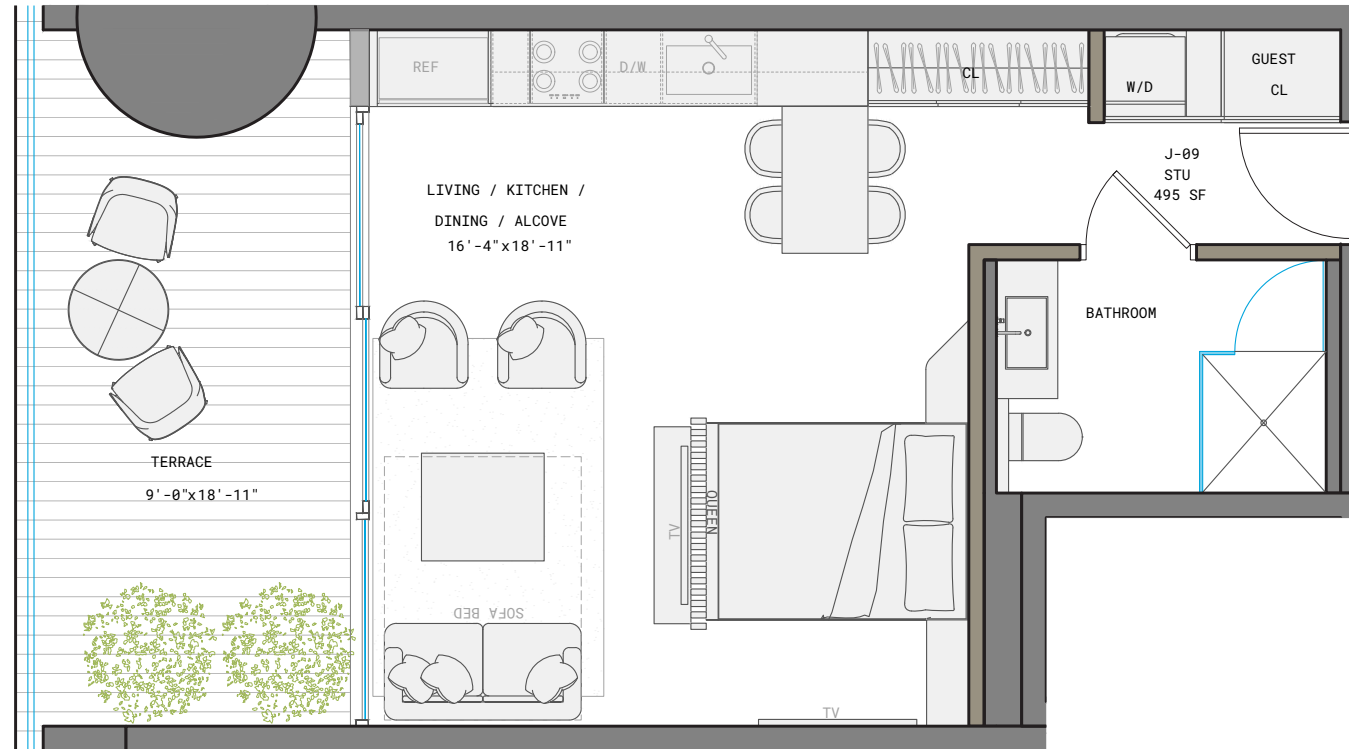

RESIDENCE J

LINE 09

STUDIO

INTERIOR 495 SF | 46 M²

1210 Brickell Avenue, Miami, FL 33131