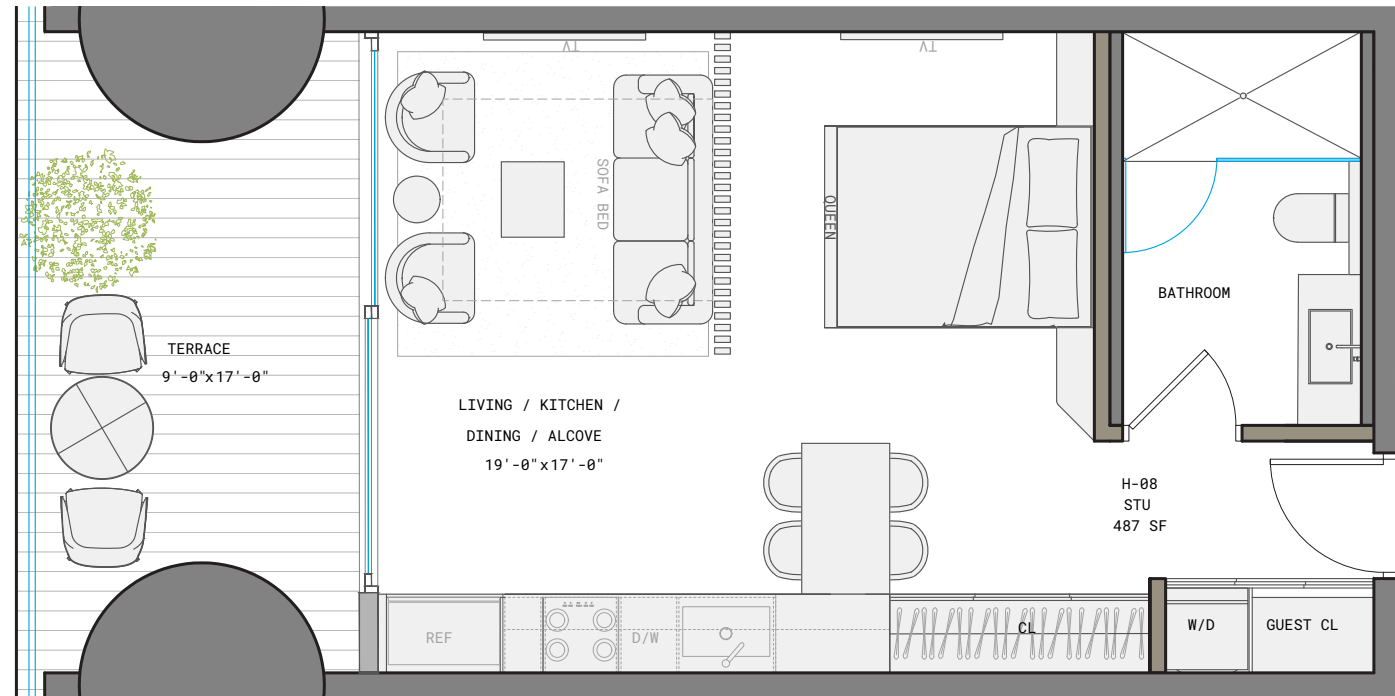

## RESIDENCE H

LINE 08

STUDIO

INTERIOR 487 SF | 45 M<sup>2</sup>

1210 Brickell Avenue, Miami, FL 33131