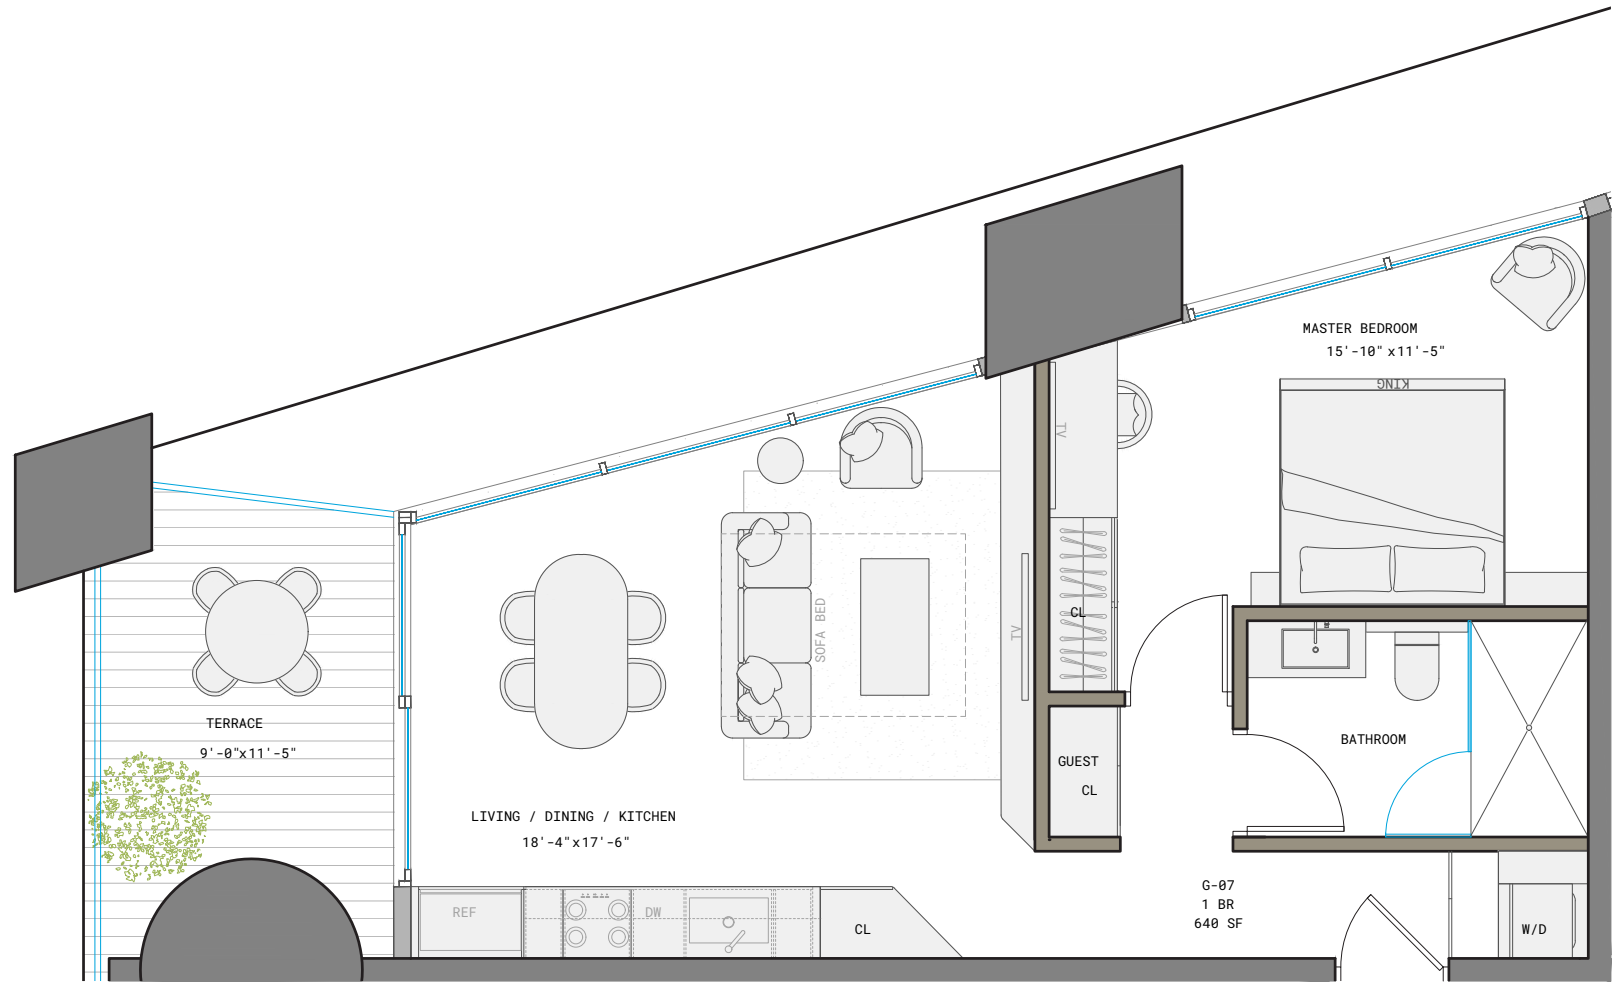

RESIDENCE G

LINE 07

1 BED | 1 BATH

INTERIOR 640 SF | 59 M²

1210 Brickell Avenue, Miami, FL 33131