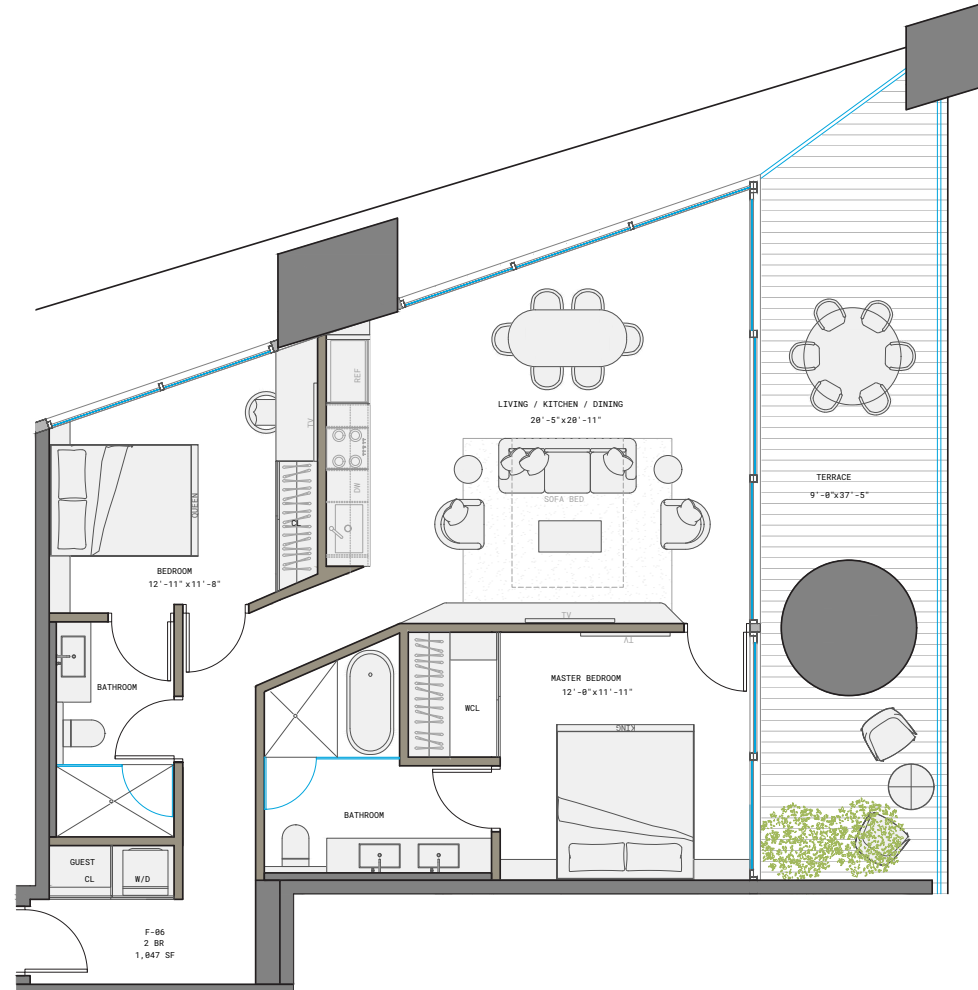

RESIDENCE F

LINE 06

2 BED | 2 BATH

INTERIOR 1,047 SF | 97 M²

1210 Brickell Avenue, Miami, FL 33131