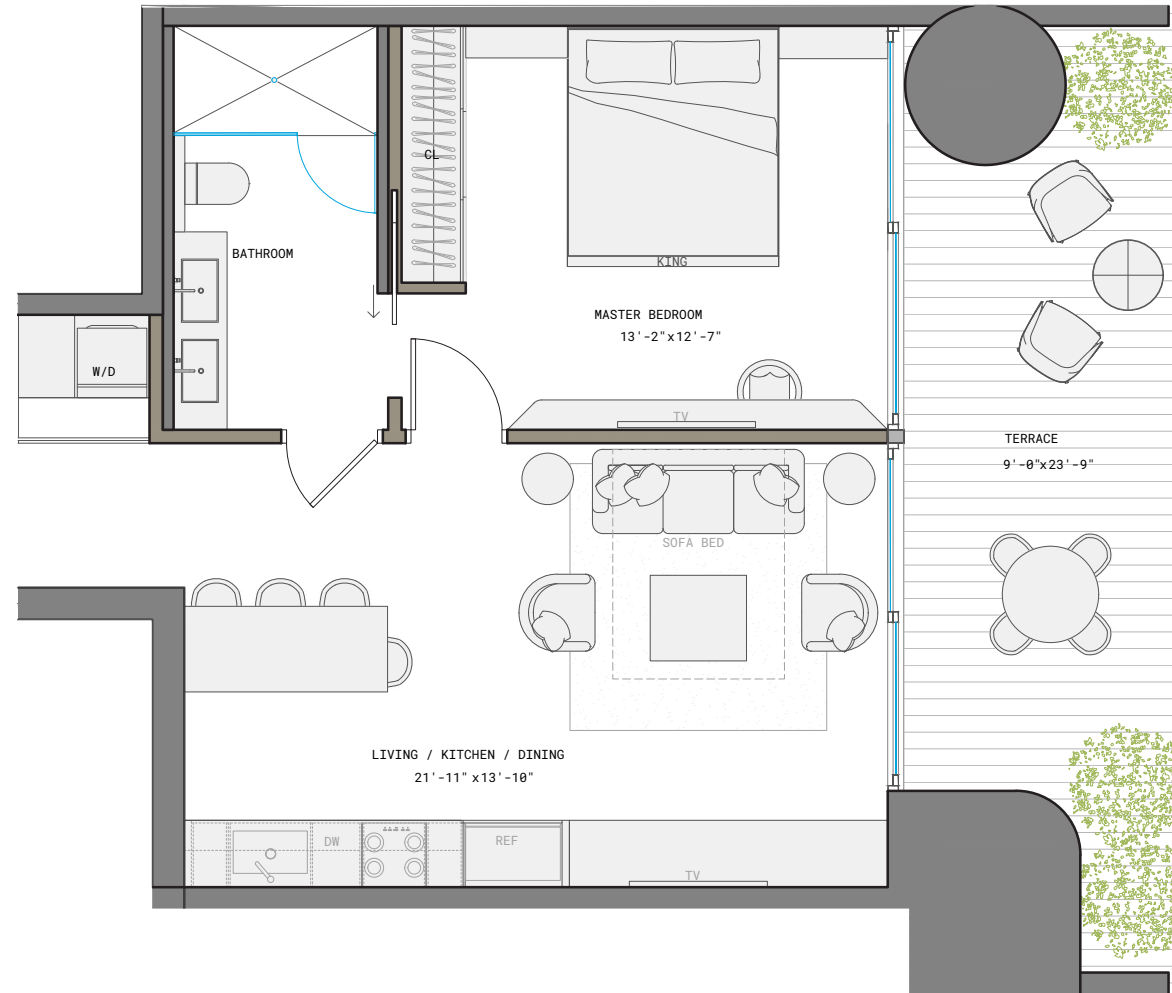

RESIDENCE C

LINE 03

1 BED | 1 BATH

INTERIOR 760 SF | 71 M²

1210 Brickell Avenue, Miami, FL 33131