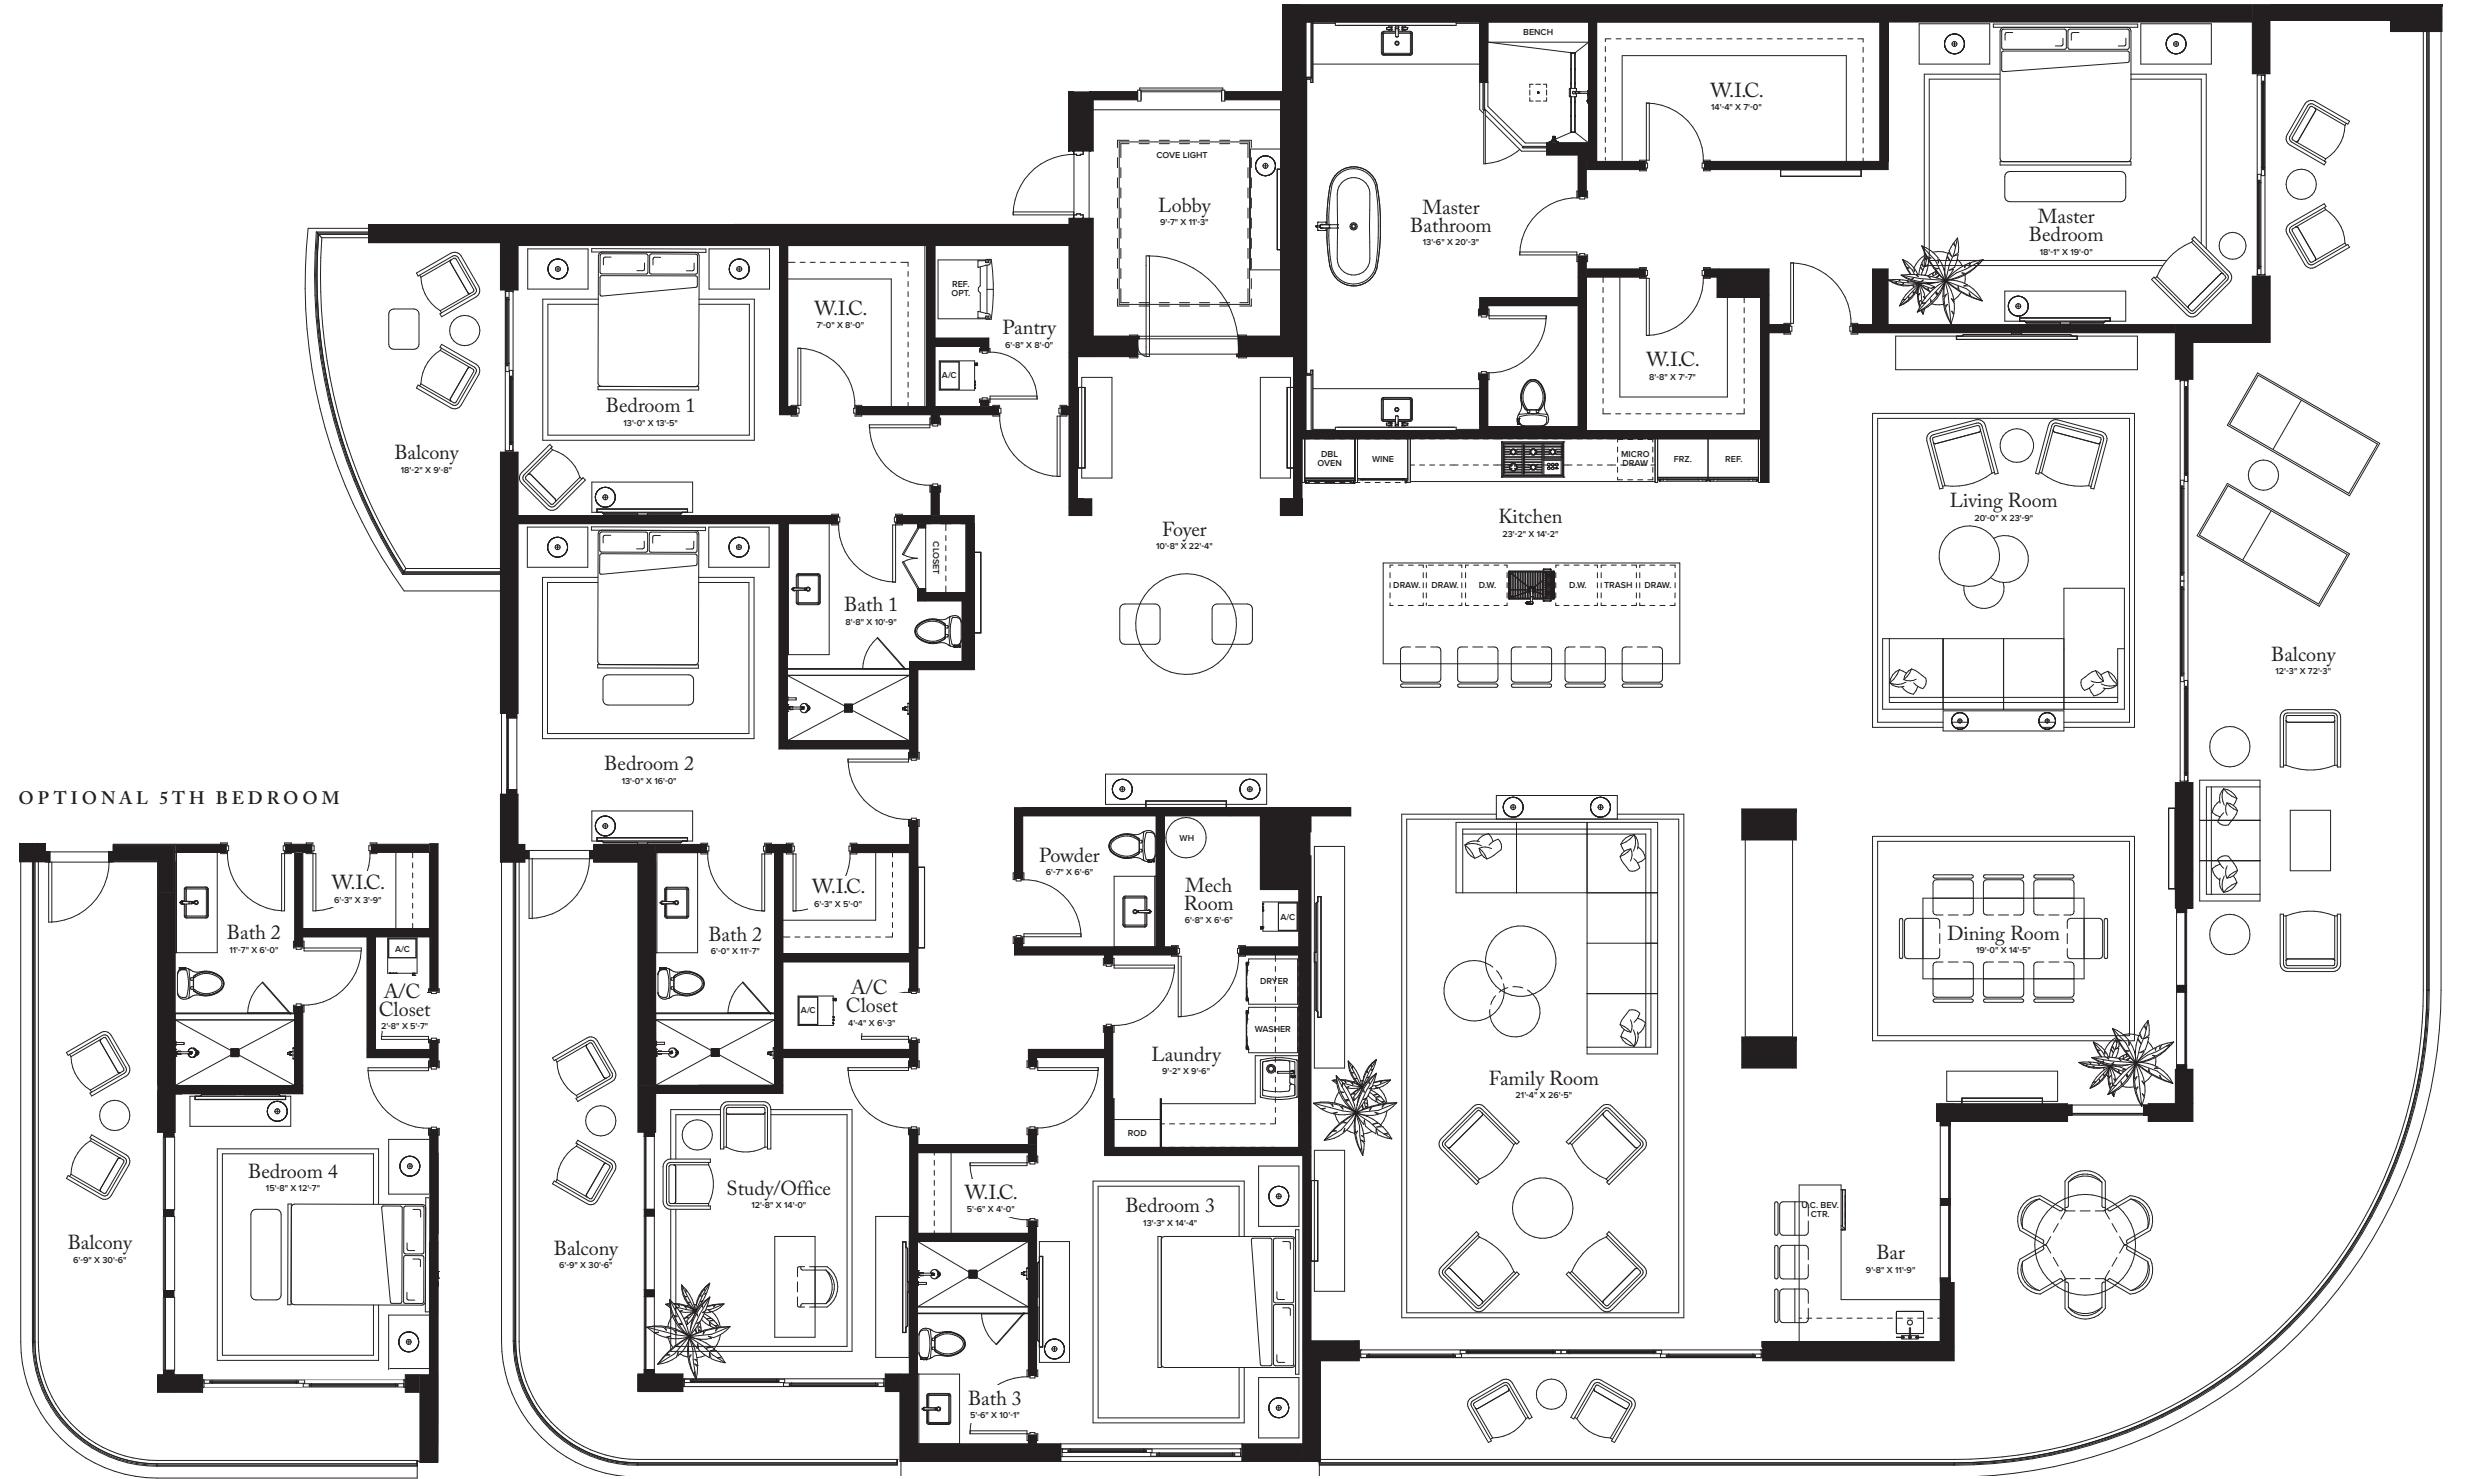

THE RITZ-CARLTON RESIDENCES

PALM BEACH GARDENS

OPTIONAL 5TH BEDROOM

THE ESTATE COLLECTION RESIDENCE 16

FLOORS 2-6

PLAN H
4-5 BEDROOMS / 4.5 BATHROOMS
OFFICE/DEN

INTERIOR: 5,007 SQ FT
EXTERIOR: 1,494 SQ FT
TOTAL: 6,501 SQ FT