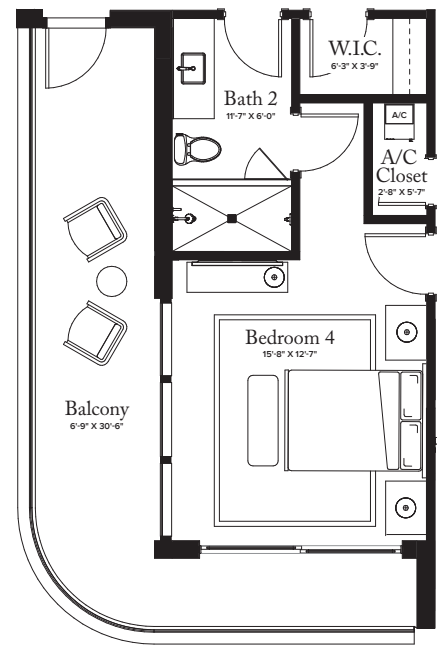

THE RITZ-CARLTON RESIDENCES

PALM BEACH GARDENS

OPTIONAL 5TH BEDROOM

THE ESTATE COLLECTION RESIDENCE 16

FLOORS 2-6

PLAN H
4-5 BEDROOMS / 4.5 BATHROOMS
OFFICE/DEN

INTERIOR: 5,007 SQ FT
EXTERIOR: 1,494 SQ FT
TOTAL: 6,501 SQ FT