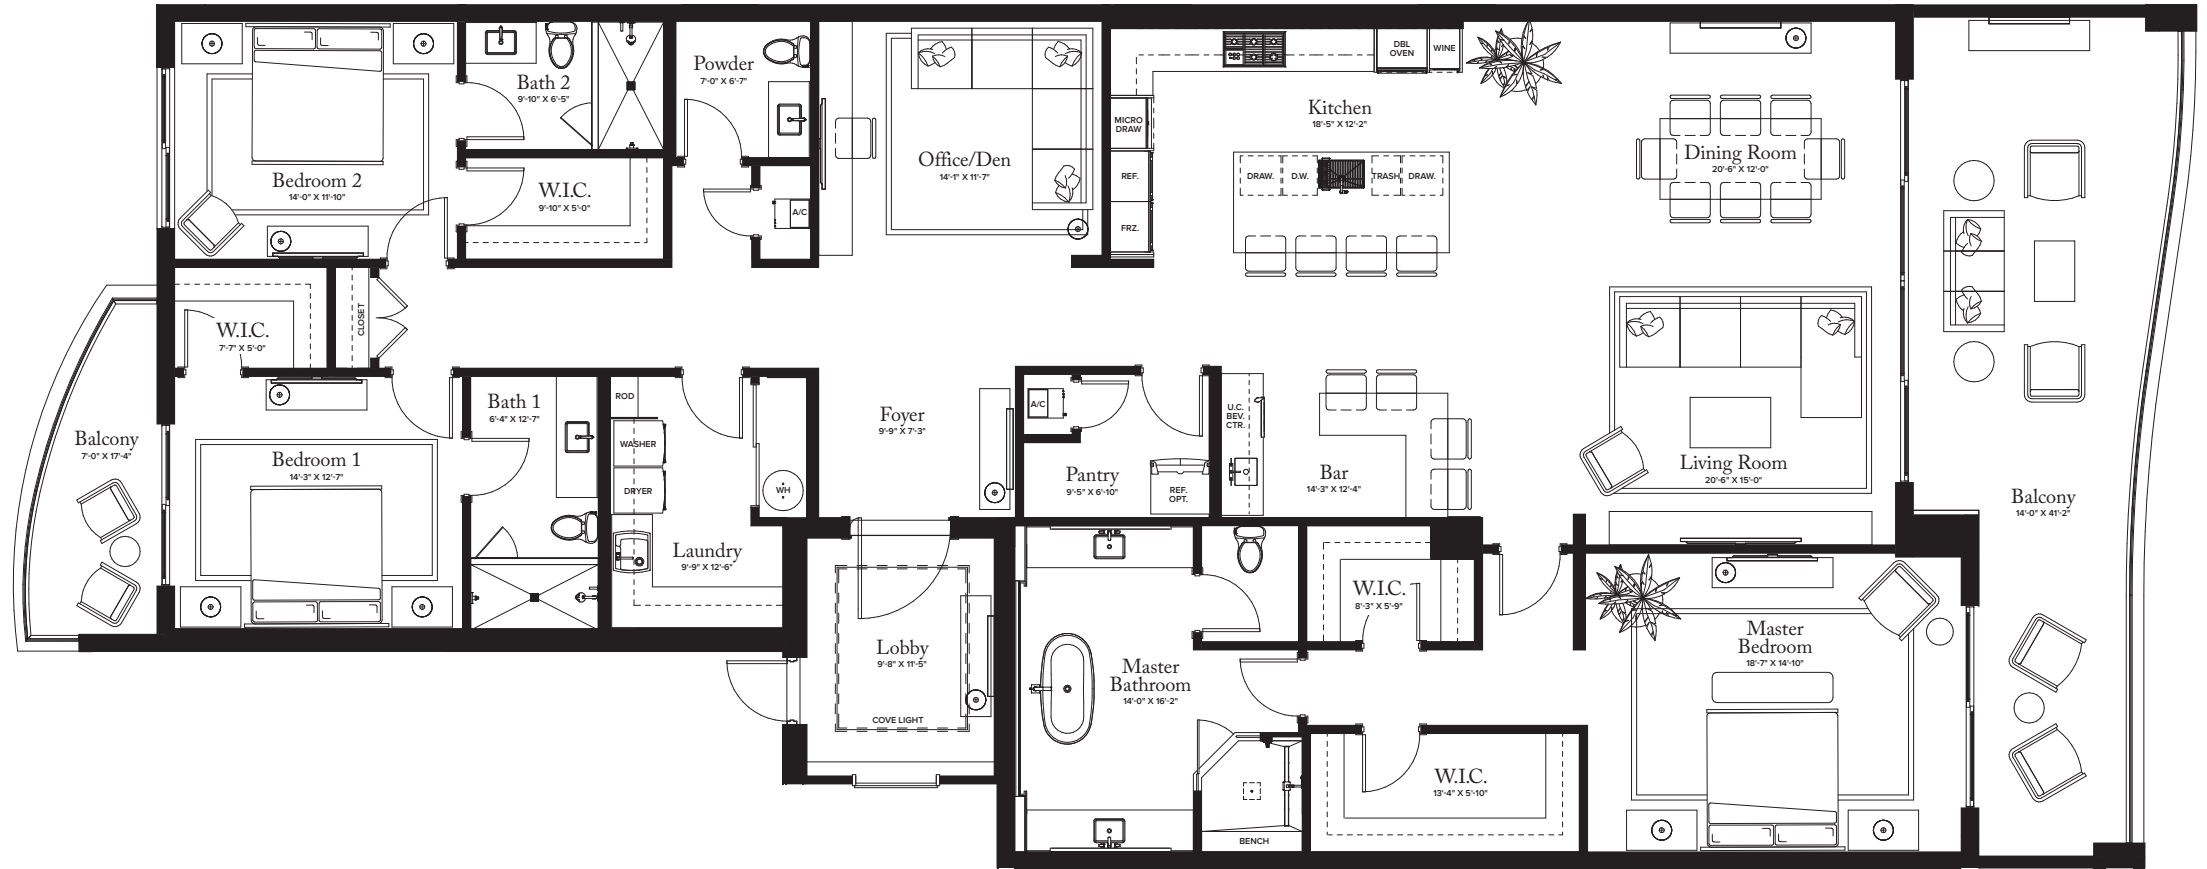

**THE RITZ-CARLTON
RESIDENCES**

PALM BEACH GARDENS

THE ESTATE COLLECTION

RESIDENCES 09 / 11 / 15

RESIDENCES 09 & 11: FLOORS 2-7
RESIDENCE 15: FLOORS 2-6

PLAN G

3 BEDROOMS / 3.5 BATHROOMS
OFFICE/DEN

INTERIOR: 3,230 SQ FT

EXTERIOR: 559 SQ FT

TOTAL: 3,789 SQ FT