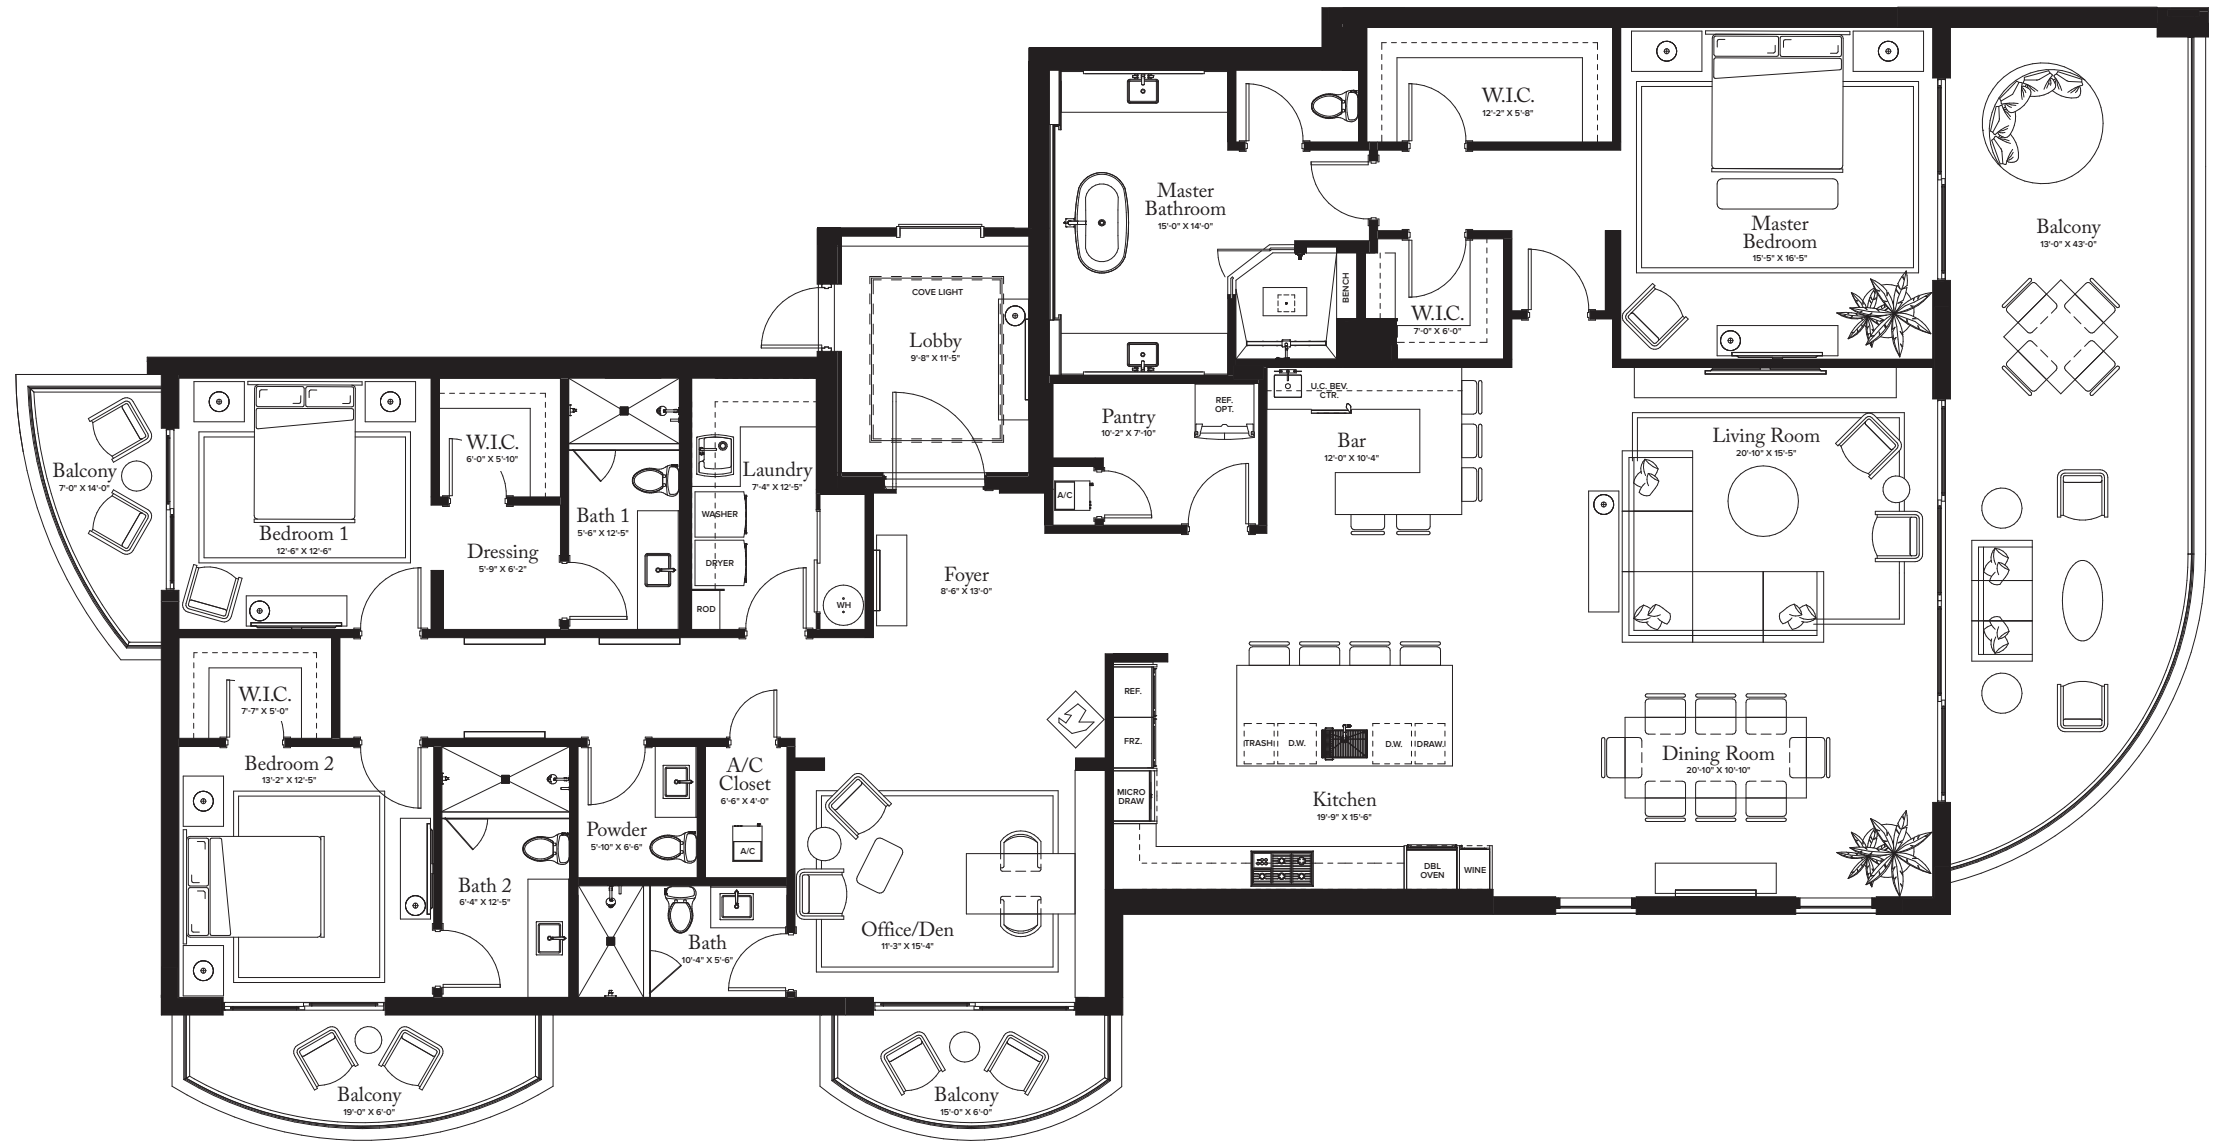

THE RITZ-CARLTON RESIDENCES

PALM BEACH GARDENS

THE ESTATE COLLECTION

RESIDENCE 06

FLOORS 2-7

PLAN E

3-4 BEDROOMS / 4.5 BATHROOMS
OFFICE/DEN

INTERIOR: 3,332 SQ FT

EXTERIOR: 745 SQ FT

TOTAL: 4,077 SQ FT