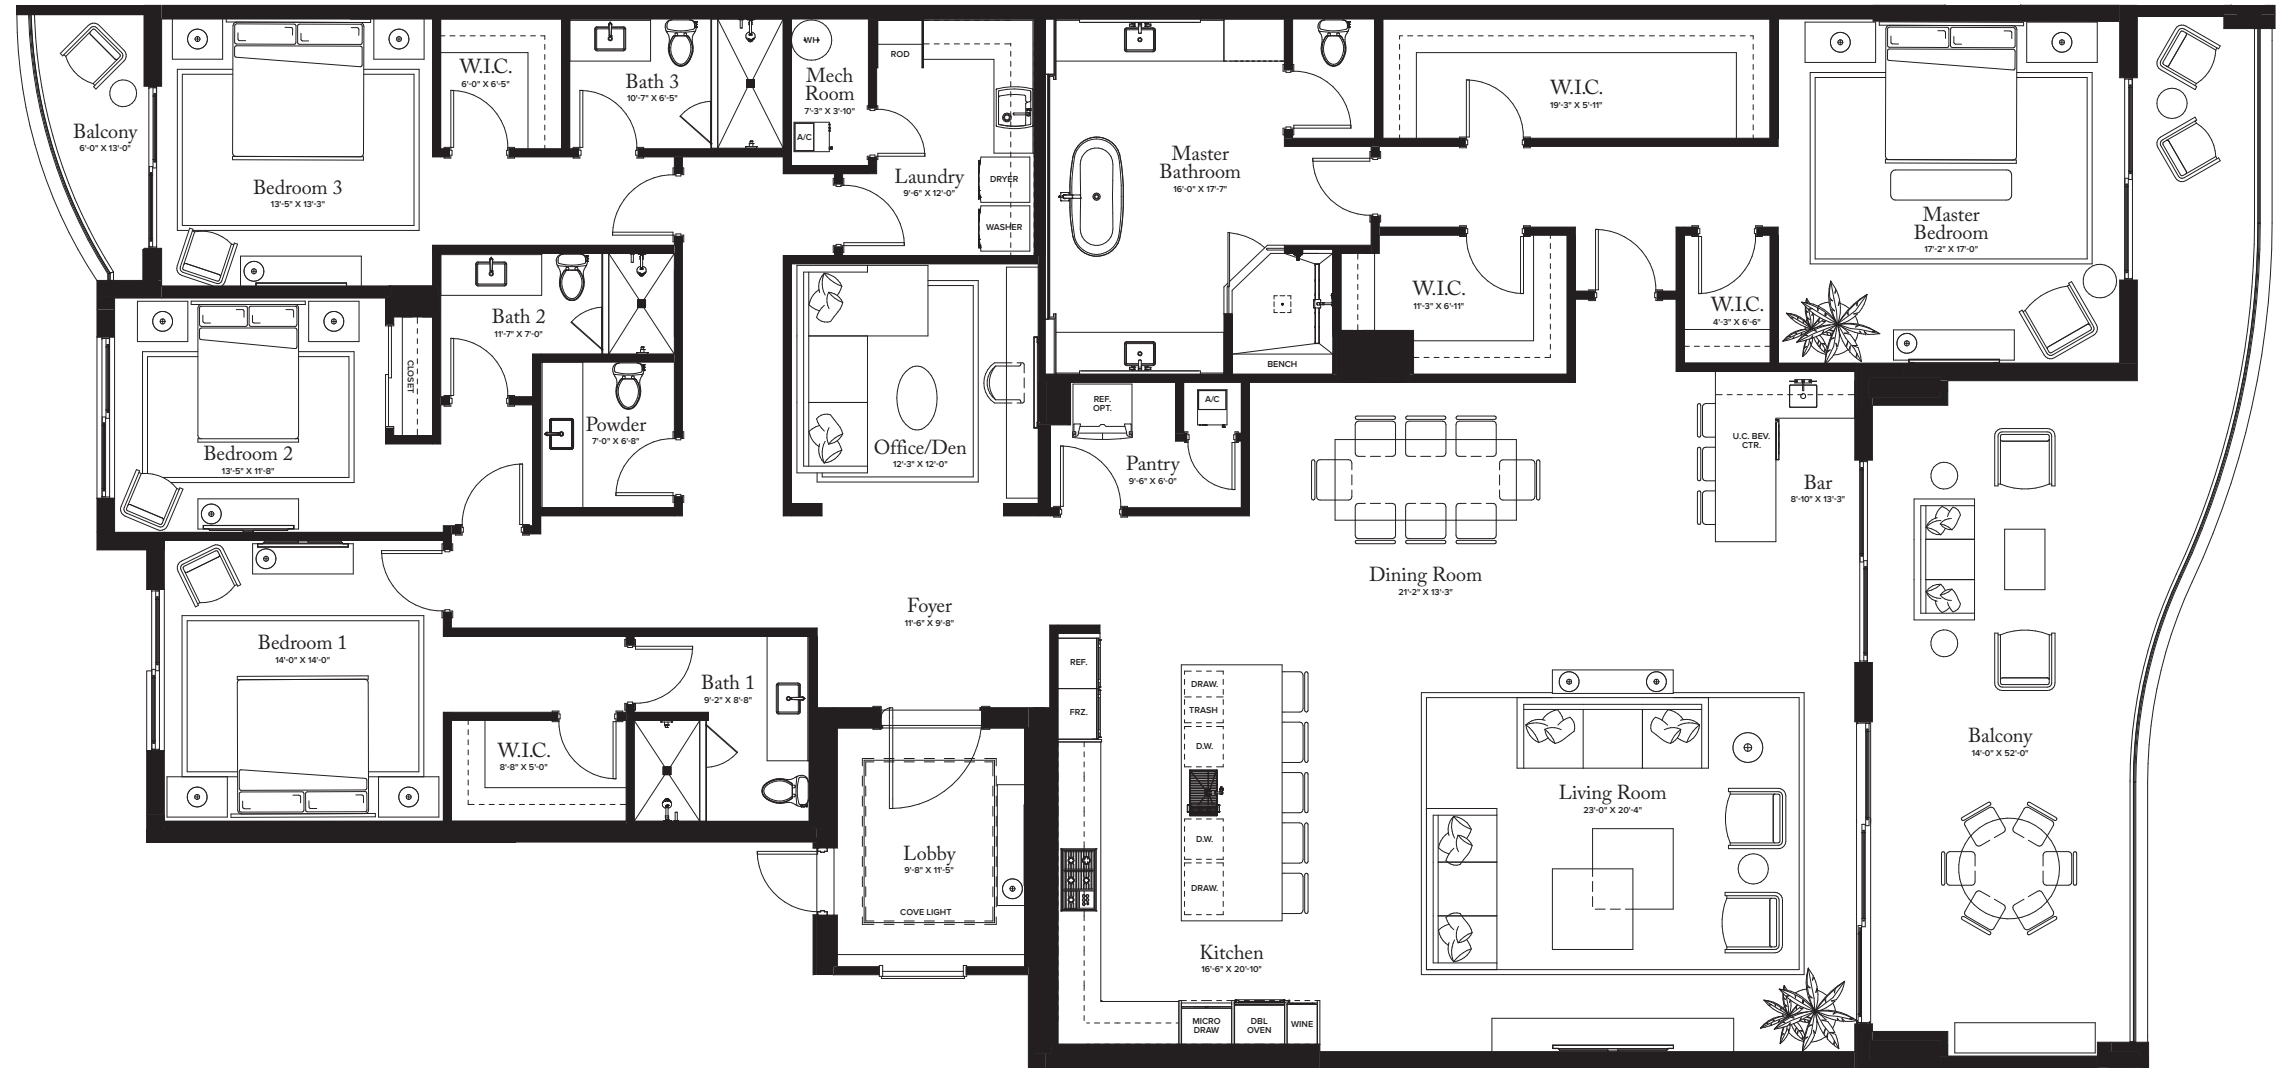

THE RITZ-CARLTON RESIDENCES

PALM BEACH GARDENS

THE ESTATE COLLECTION

RESIDENCE 03

FLOORS 2-6

PLAN B

4 BEDROOMS / 4.5 BATHROOMS
OFFICE/DEN

INTERIOR: 4,193 SQ FT

EXTERIOR: 763 SQ FT

TOTAL: 4,956 SQ FT