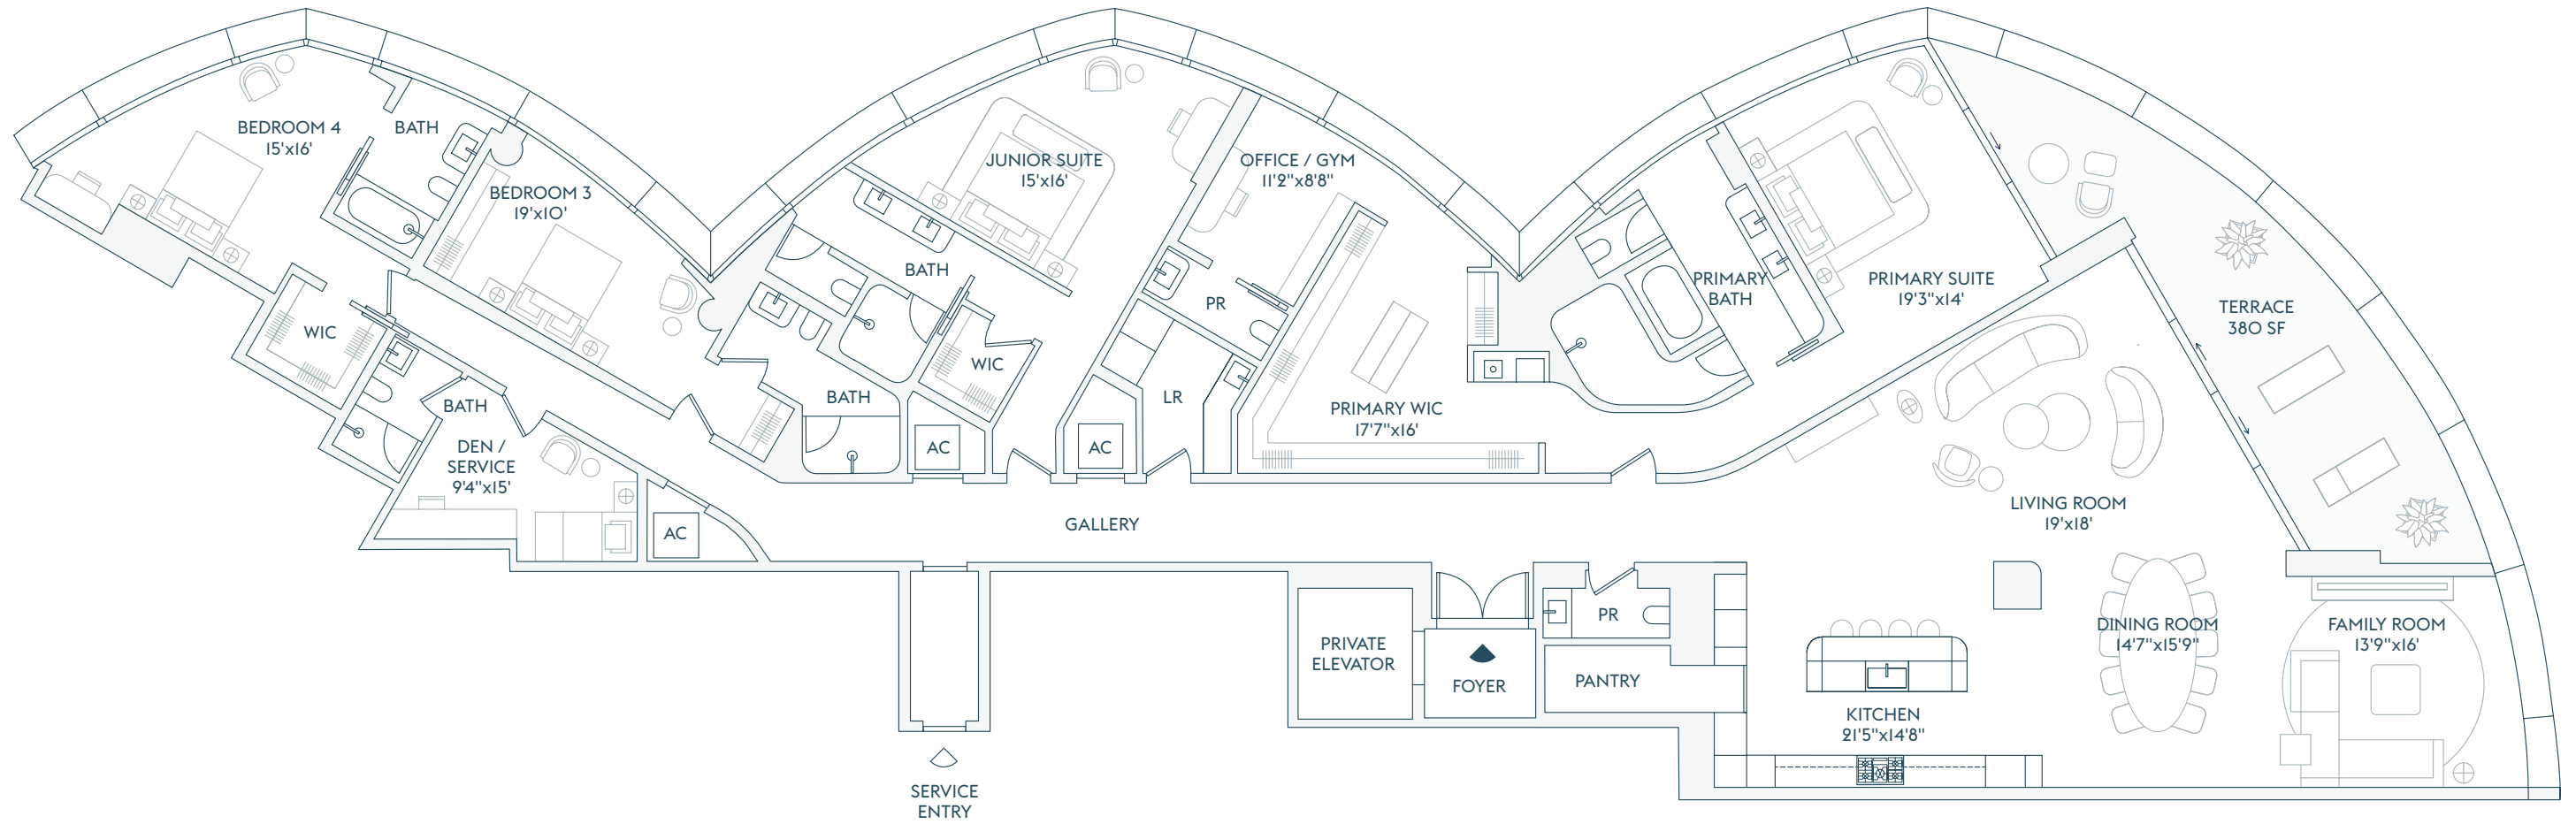

RESIDENCE

FLOORS

A 3-21

4 BEDROOMS
5 BATHROOMS
2 POWDER ROOMS
DEN / SERVICE
OFFICE / GYM

INTERIOR
4,810 SF | 446.5 SQM

EXTERIOR
380 SF | 35 SQM

TOTAL
5,190 SF | 481.5 SQM

INTRACOASTAL WATERS

z

ATLANTIC OCEAN