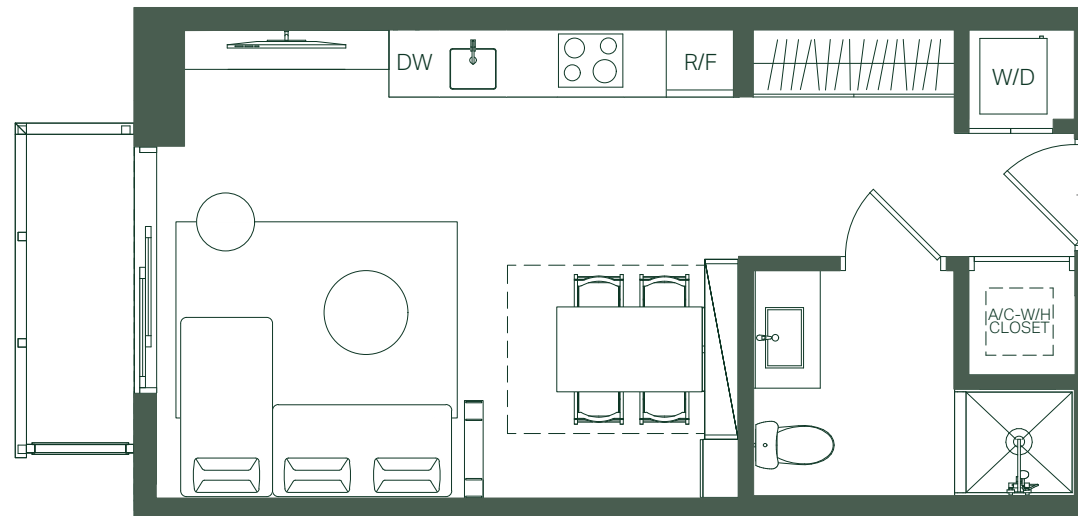

UNIT E

RESIDENCES
LINES 06, 07, 08, 14, 15, 16

STUDIO
1 BATHROOM

INTERIOR	402 SF	37 M ²
EXTERIOR	40 SF	4 M ²
TOTAL	442 SF	41 M²