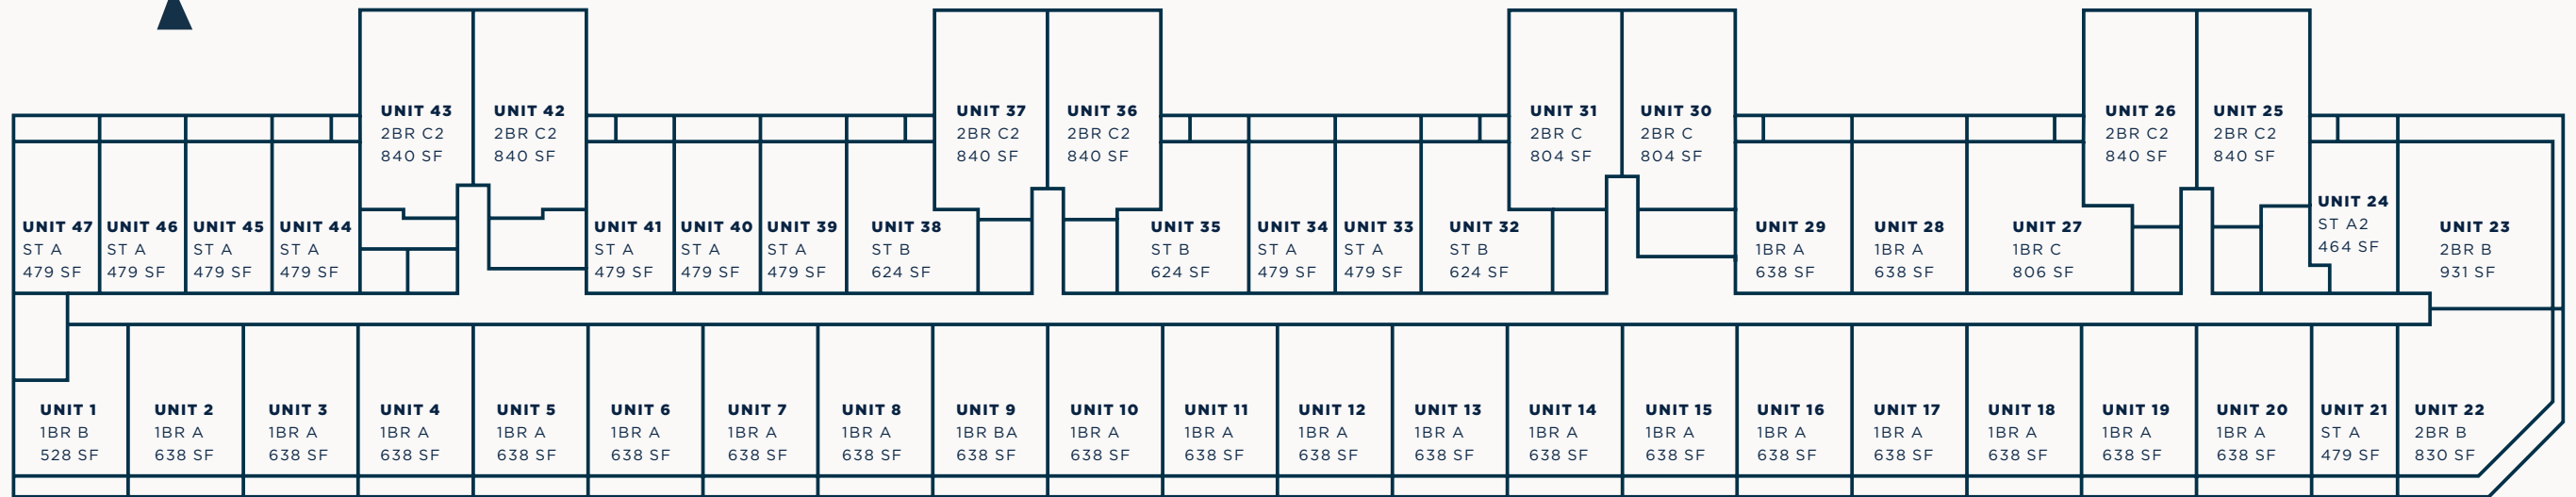

## SITE AREA

1.25 Acres

## FLOORS

- Floor -1** Basement (Garage)
- Floor 0** Ground Floor (Retail, Paseo & Lobbies)
- Mezzanine** Garage
- Floors 2-8** Residences
- Floor 9** Pool Deck, Amenities & Restaurant