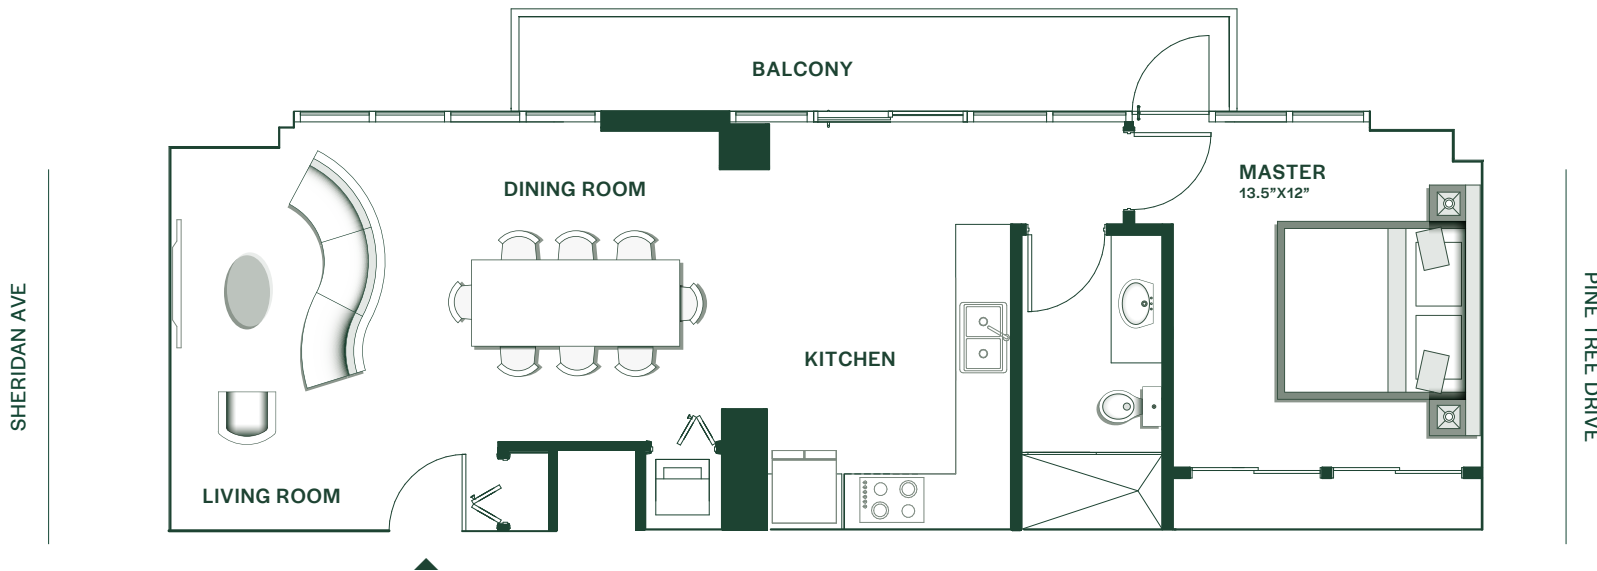

# Residence 203

1 BEDROOM  
1 BATHROOM

INTERIOR:  
851 SQ FT

EXTERIOR:  
113 SQ FT

⌂ The dimensions and square footage of the units shown in these floor plans have been calculated from the centerline of the exterior walls to the centerline of interior demising walls, including structural walls and other interior structural components of the building which are not part of the units, and vary (and are greater than) from the dimensions that would be determined by using the definition of the "unit" set forth in the prospectus and the declaration. The configuration, use of space or floor plan design shown in these floor plans are proposed and subject to change. All dimensions and square footages are approximate and subject to change.