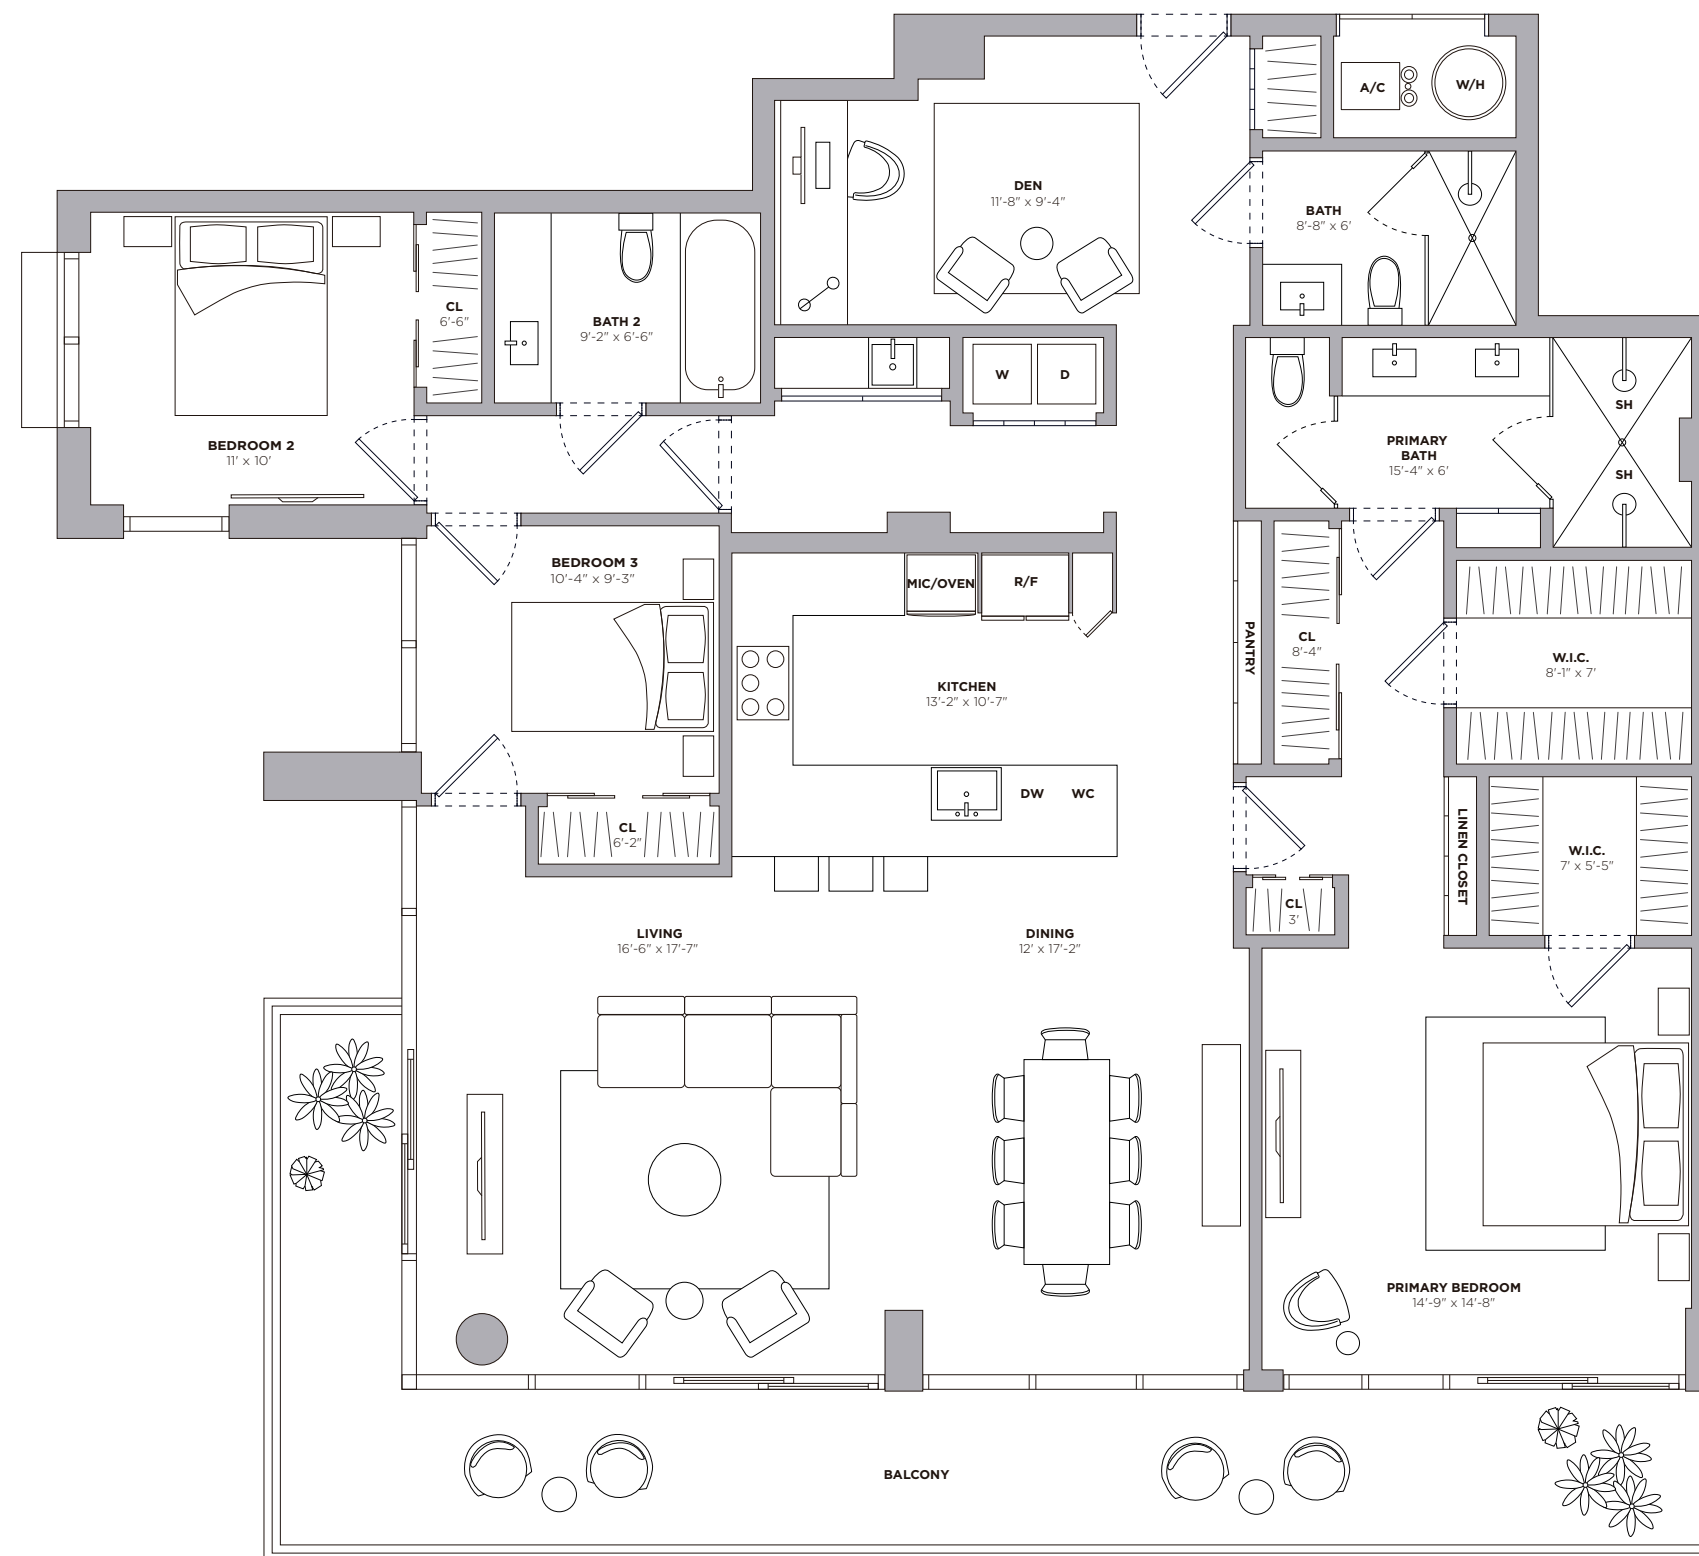

LPH 12

LOWER PENTHOUSE RESIDENCE

PARK VIEW

LEVEL 7
3 BEDROOMS
3 BATHROOMS
DEN

INTERIOR
2,068 SQ FT ~ 192 SQ M

EXTERIOR
399 SQ FT ~ 37 SQ M

TOTAL
2,467 SQ FT ~ 229 SQ M

LA BAIA
BAY HARBOR ISLANDS