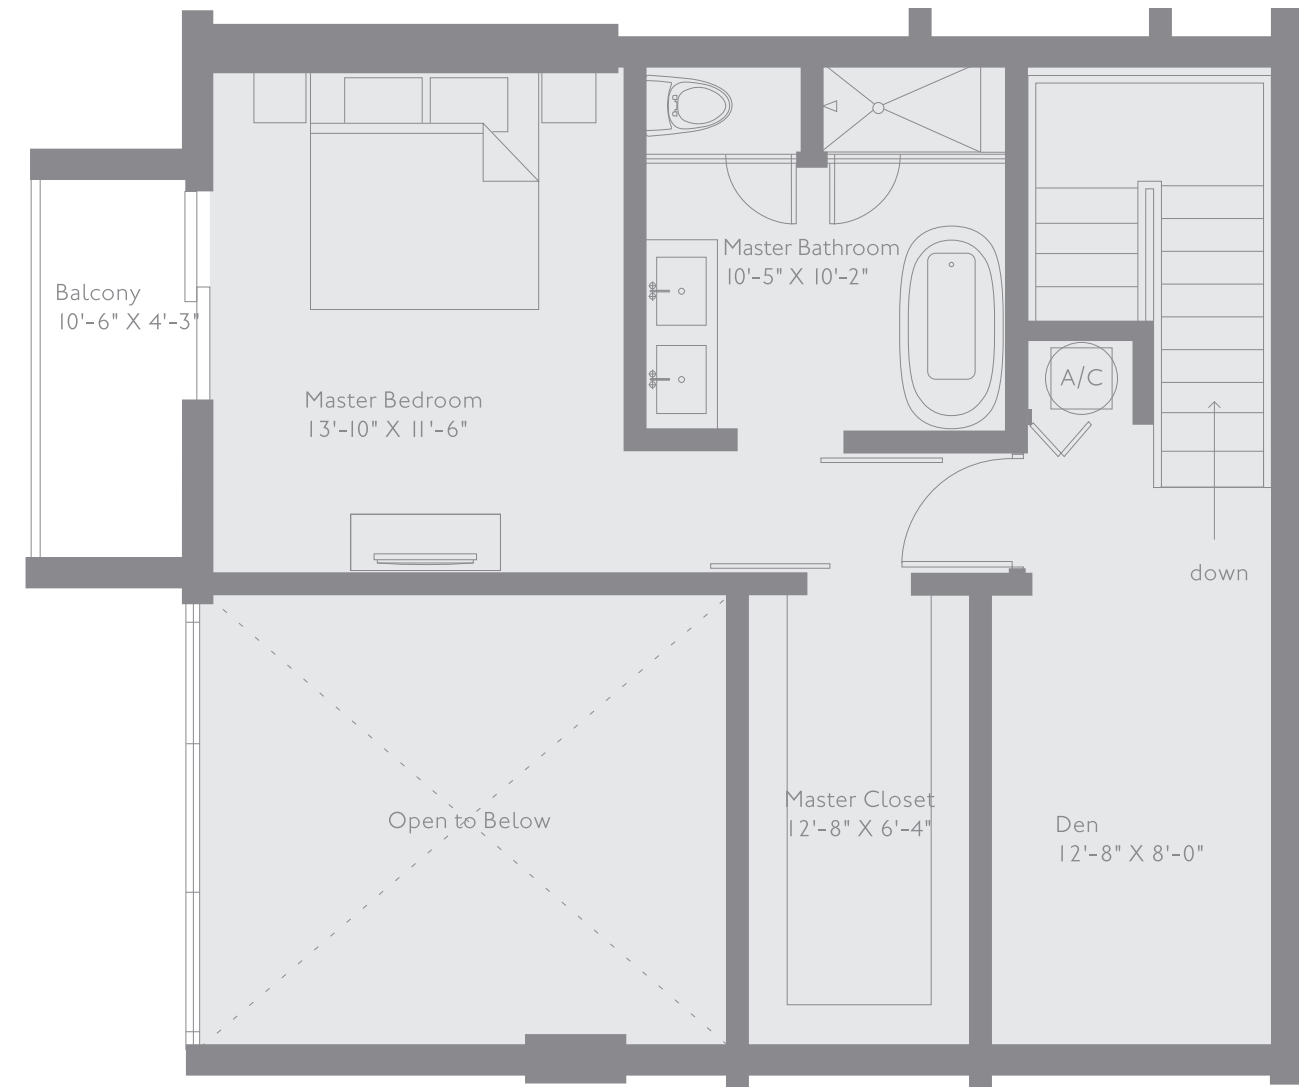

Level One

Level Two

h

2 Bedrooms
2 Bathrooms
20 ft Ceilings
Den

Interior
1539 ft²

Total
1694 ft²

Total with Rooftop Terrace
(PH Units Only)
2609 ft²

Units -

Lph2 Ph2
Lph3 Ph3

Floors -

2 + 3
4 + 5 + Roof

Z