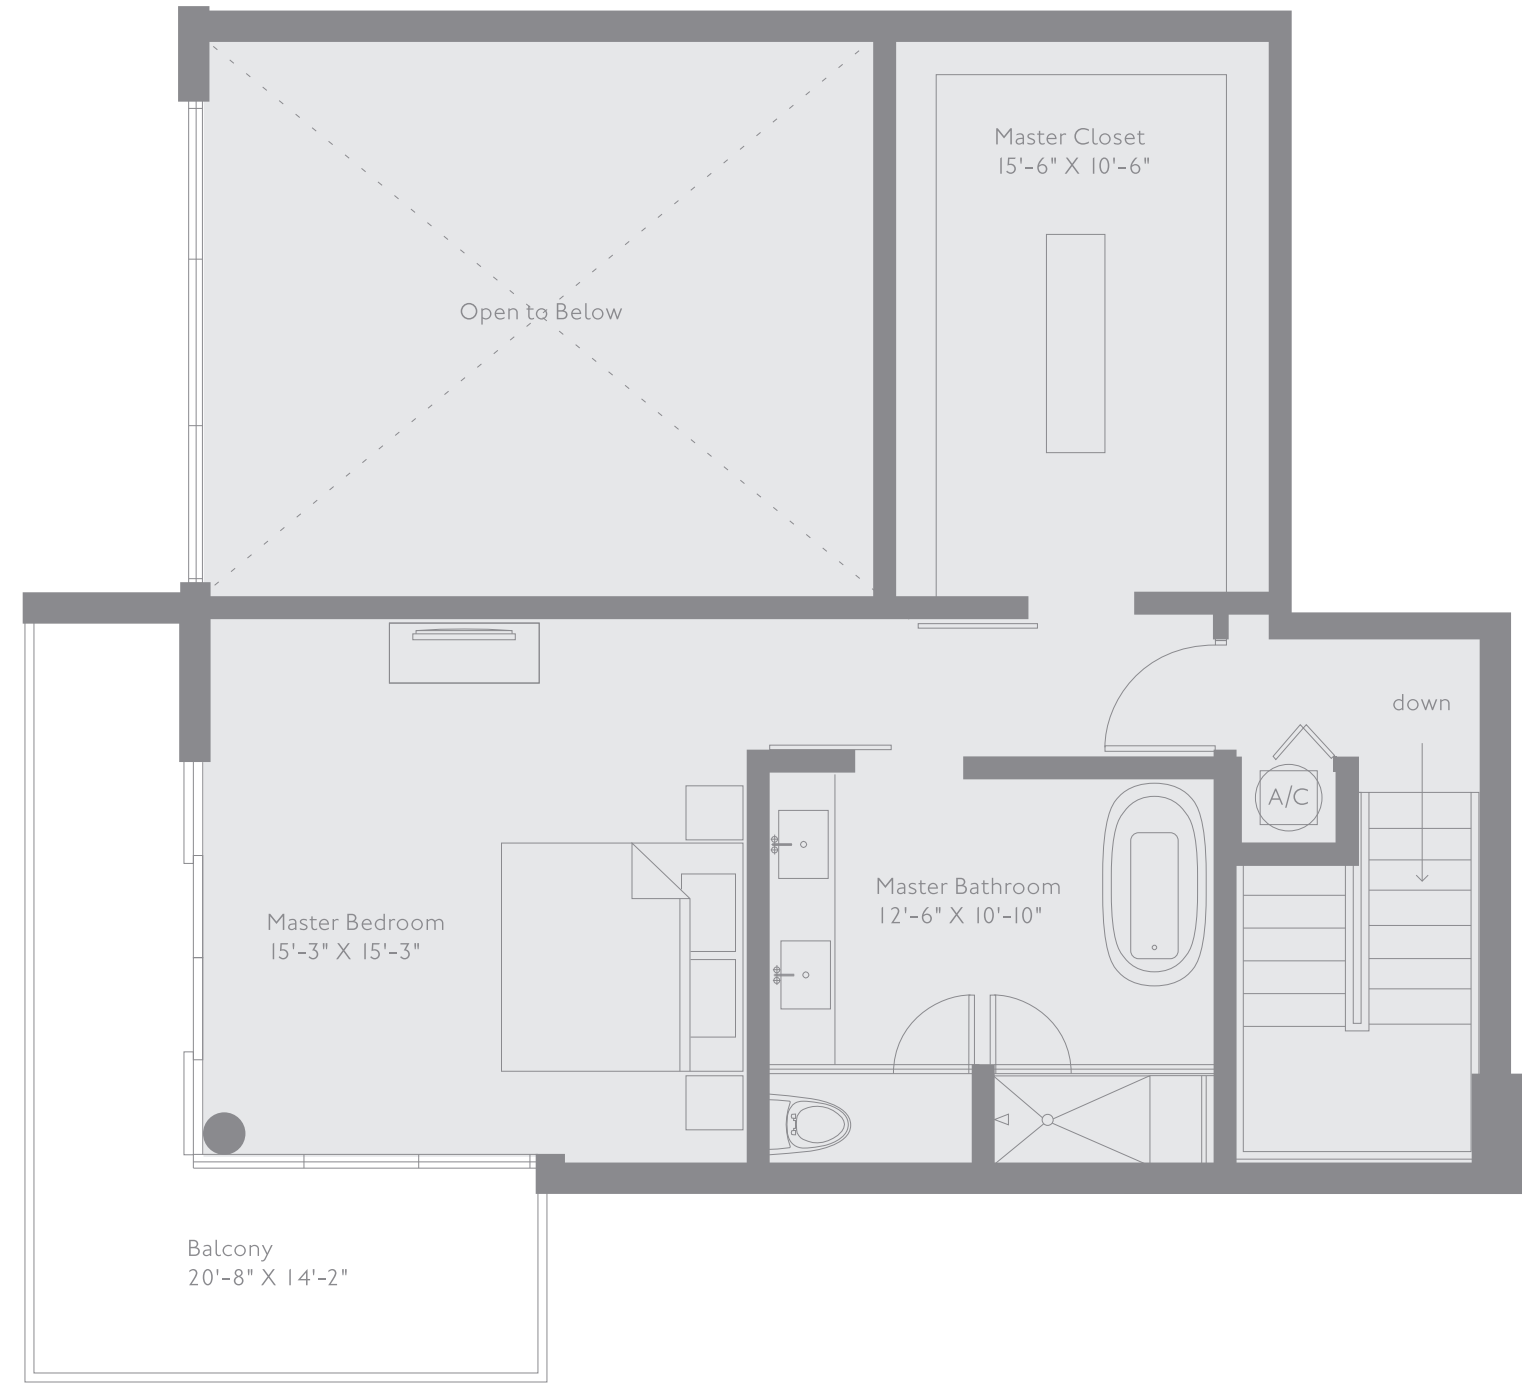

Level One

Level Two

3 Bedrooms
2 Bathrooms
20 ft Ceilings

Interior
1870 ft²

Total
2218 ft²

Total with Rooftop Terrace
(PH Units Only)
3377 ft²

Units -

Lph4 Ph4

Floors -

2 + 3
4 + 5 + Roof

Z —