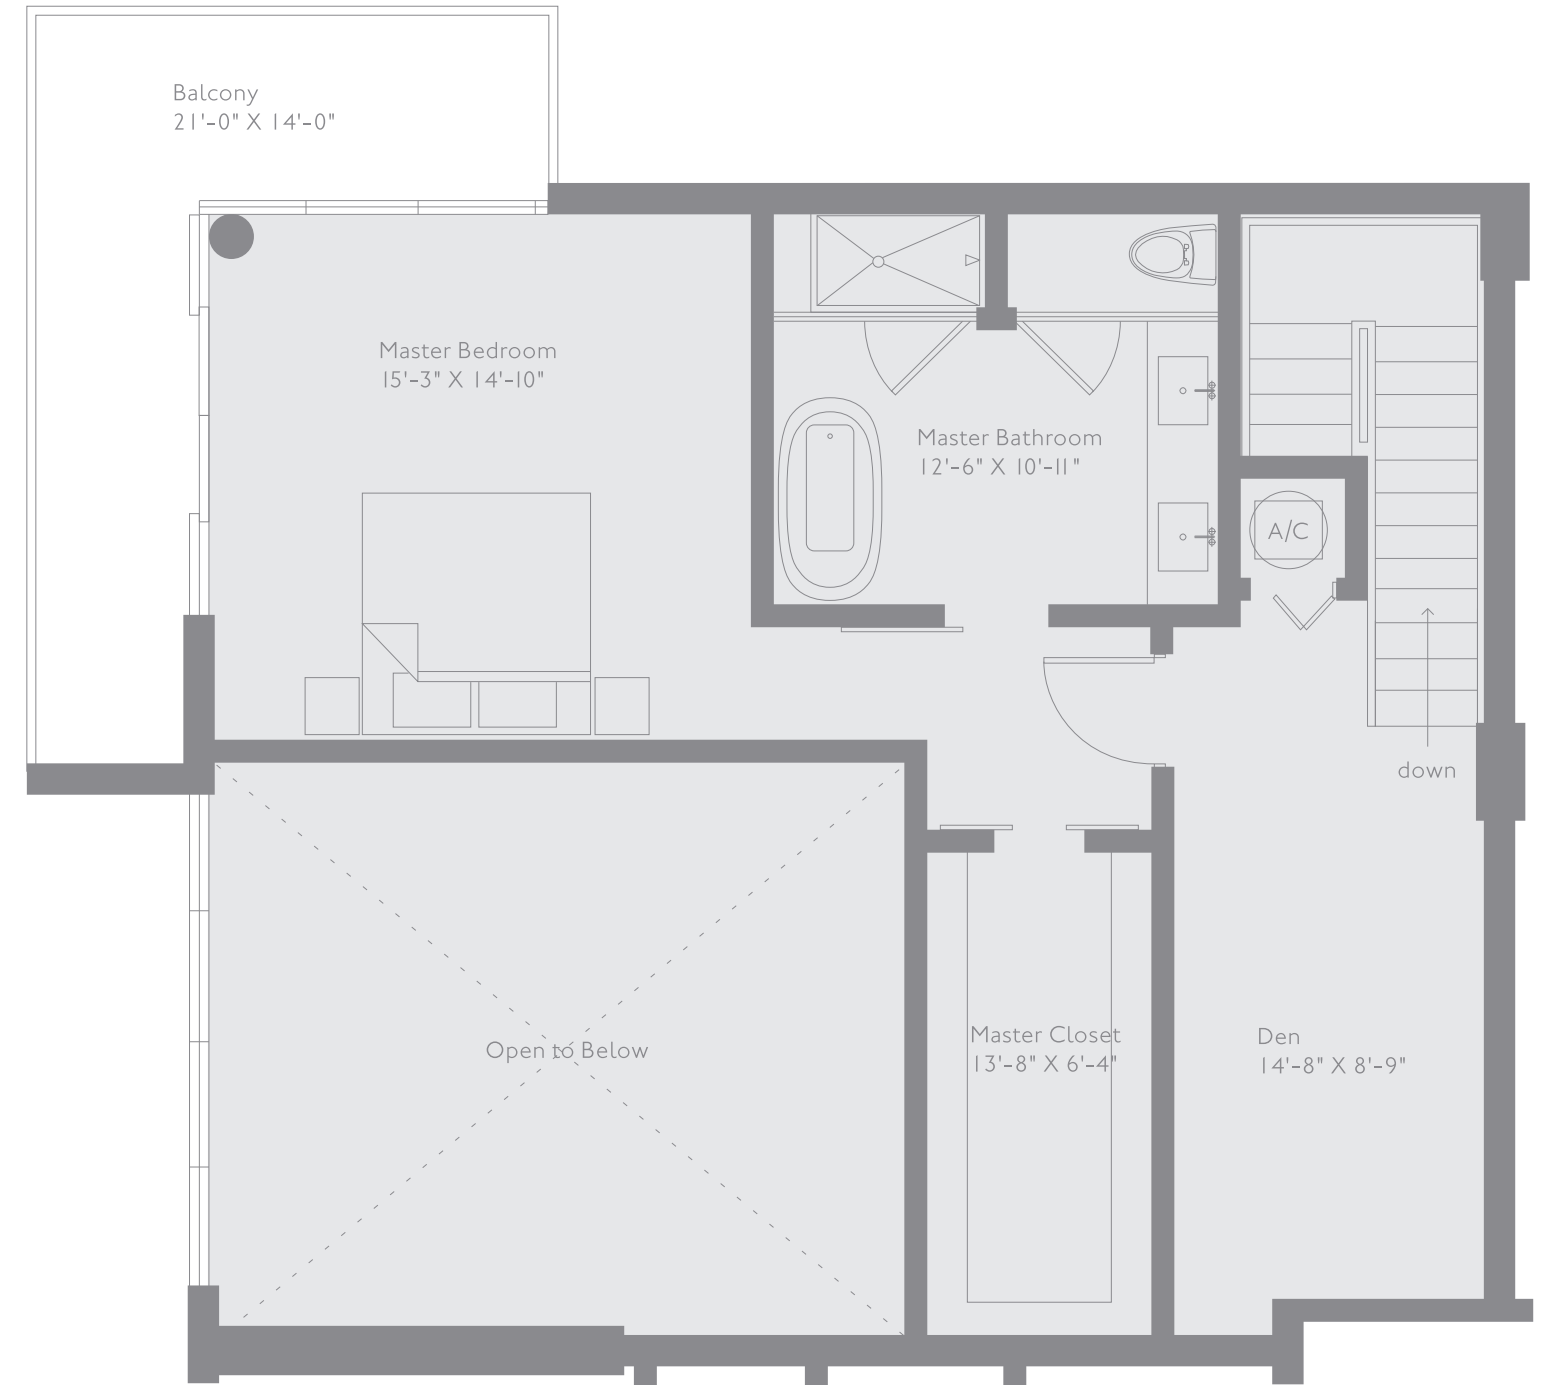

Level One

Level Two

**C** 3 Bedrooms  
2 Bathrooms  
20 ft Ceilings  
Den

Interior  
2023 ft<sup>2</sup>

Total  
2370 ft<sup>2</sup>

Total with Rooftop Terrace  
(PH Units Only)  
3529 ft<sup>2</sup>

Units -  
Lphl Phl

Floors -  
2 + 3  
4 + 5 + Roof

Z