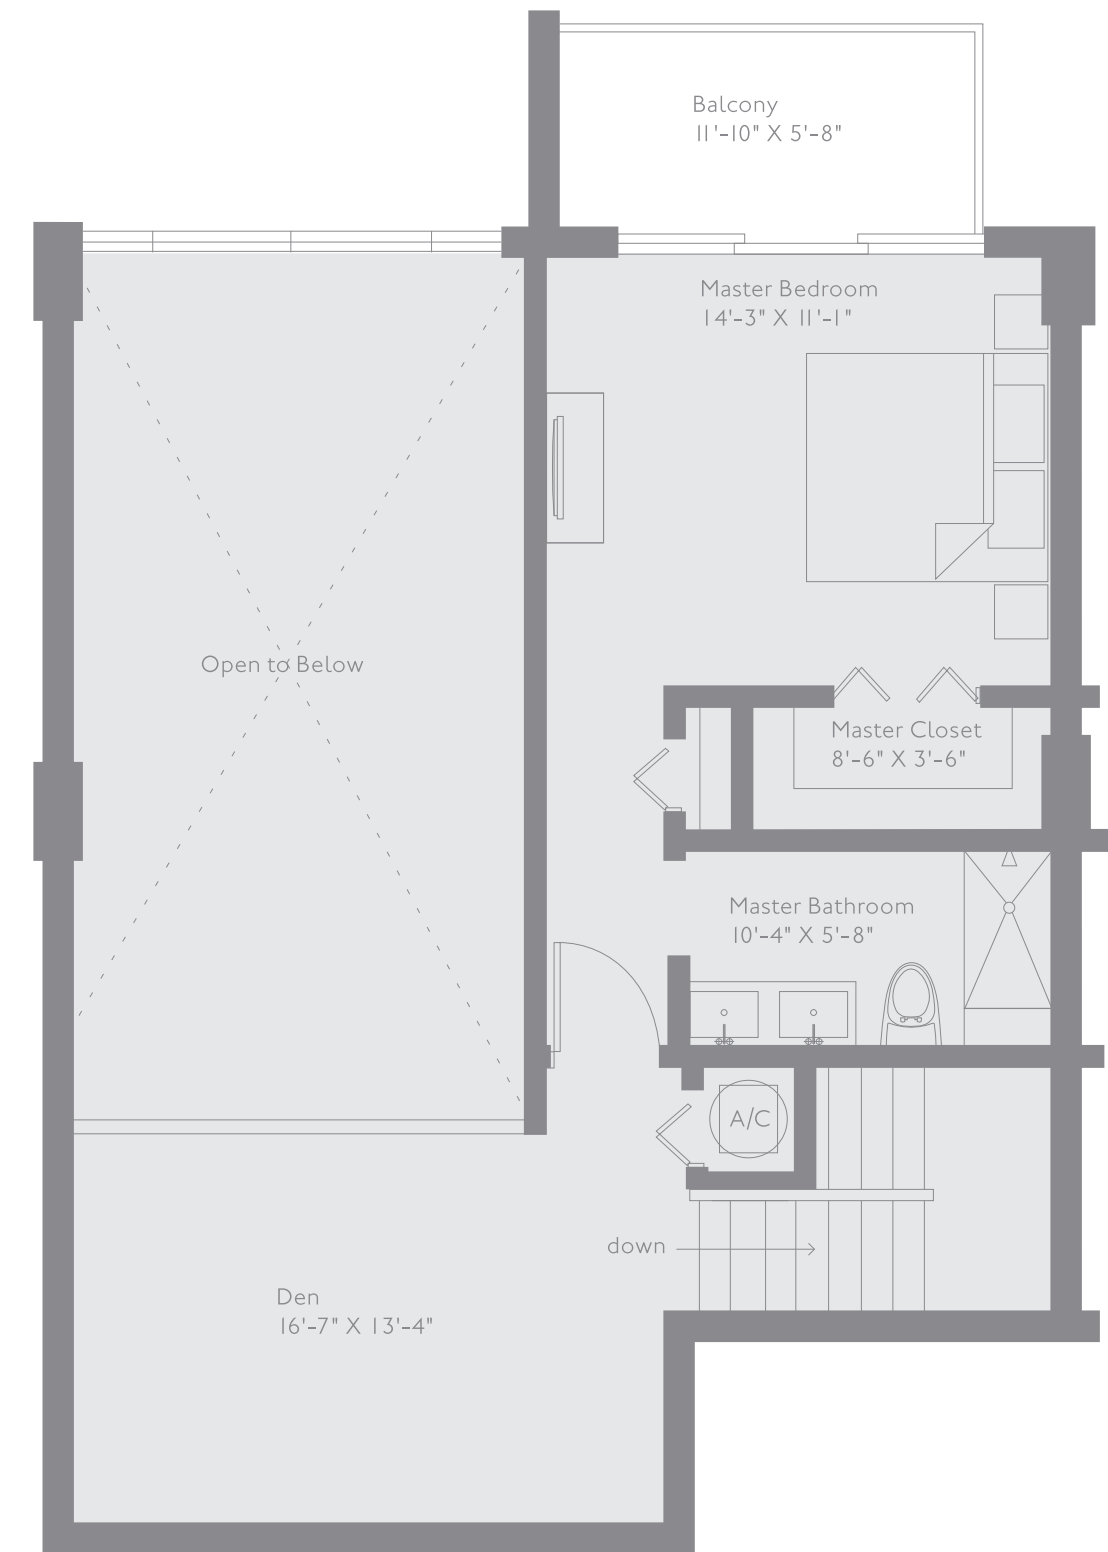

Level One

Level Two

b

2 Bedrooms
2 Bathrooms
Private Garden
20 ft Ceilings
Den

Interior
1511 ft²

Total
1980 ft²

Units -

Th2 Th3 Th4
Th5 Th6 Th7
Th8 Th9 Th10
Th11 Th12 Th13

Floors -

Ground +
Mezzanine

Z —