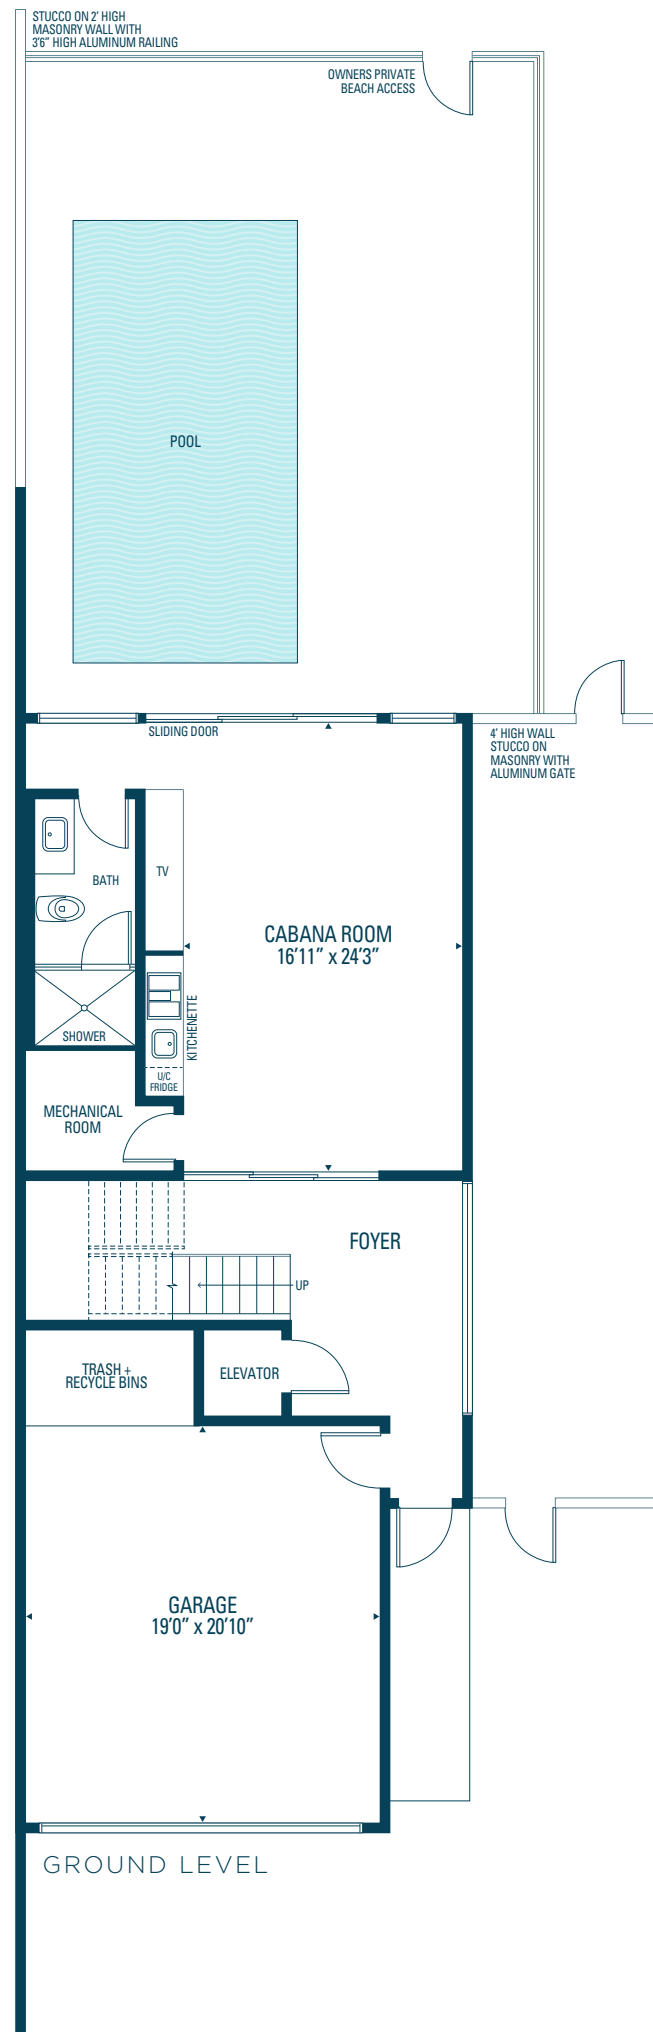

OCEAN TWO
3,472 sq. ft.