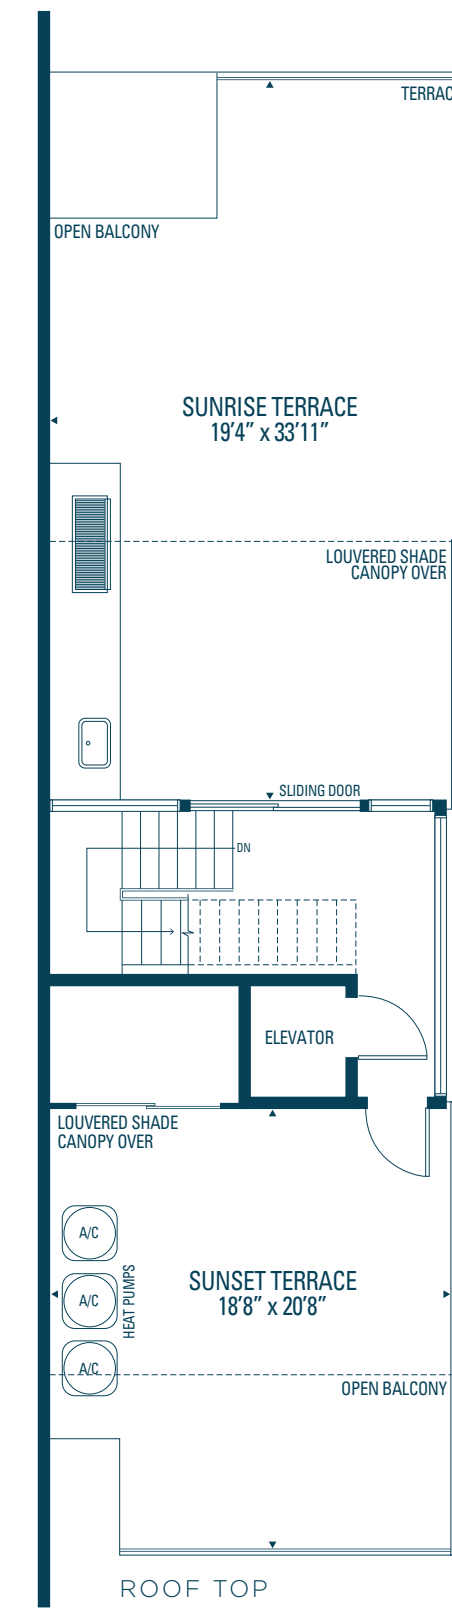

OCEAN TWO
3,472 sq. ft.