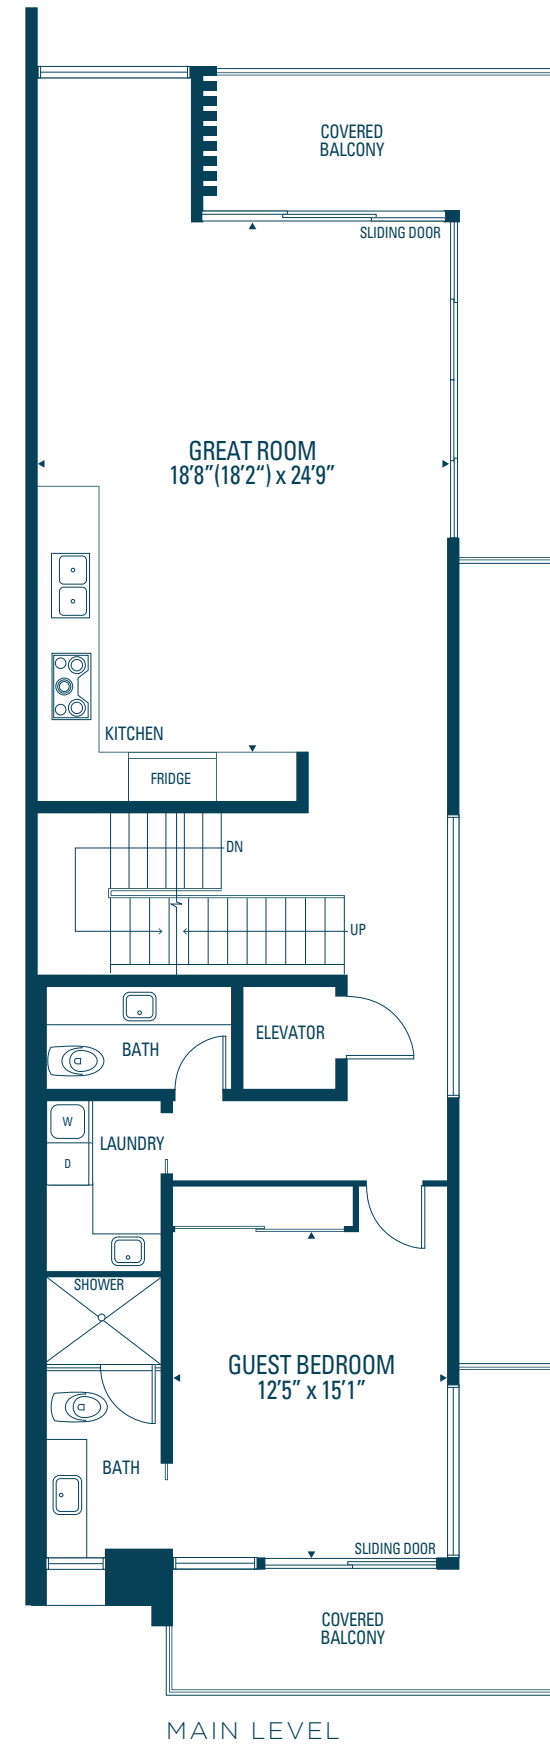

OCEAN TWO
3,472 sq. ft.