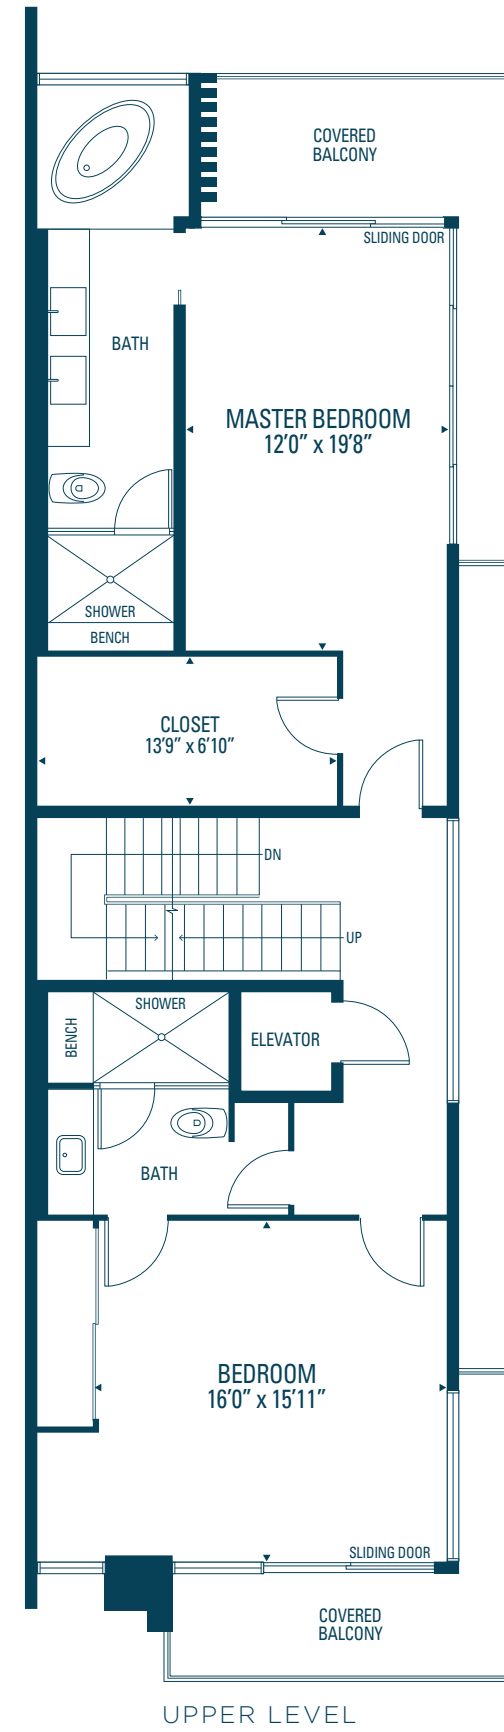

OCEAN TWO
3,472 sq. ft.