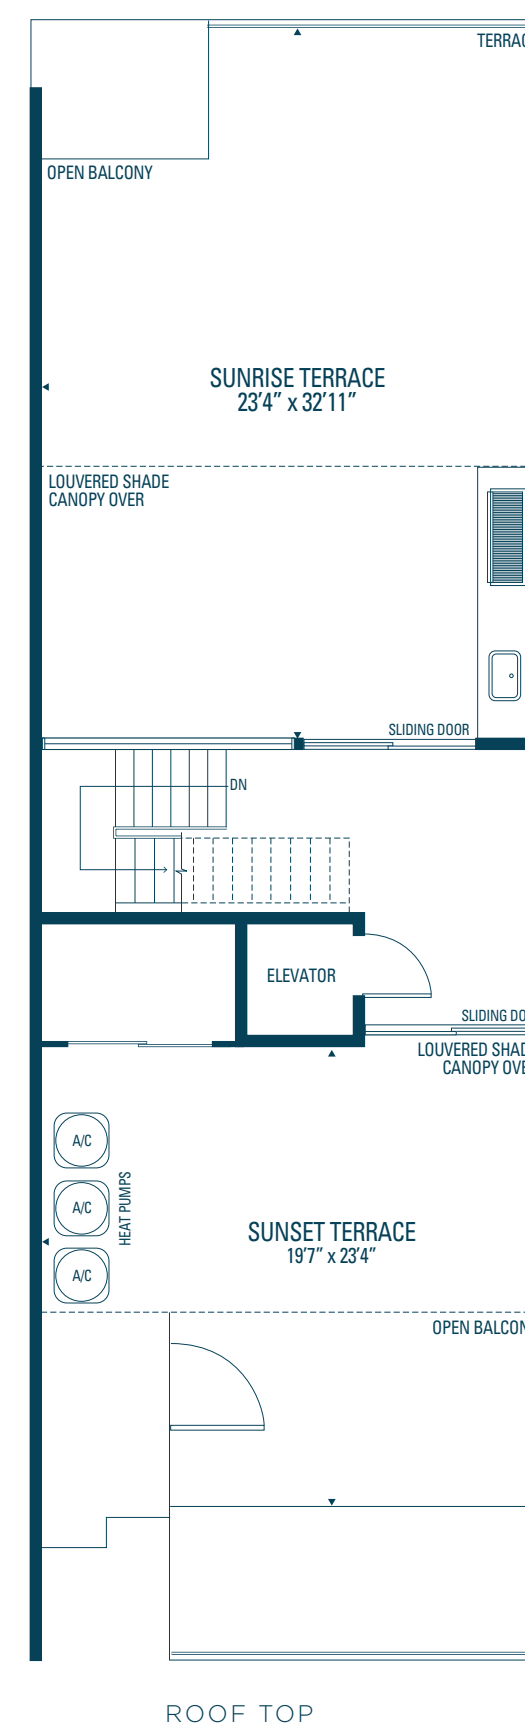

OCEAN THREE
4,048 sq. ft.