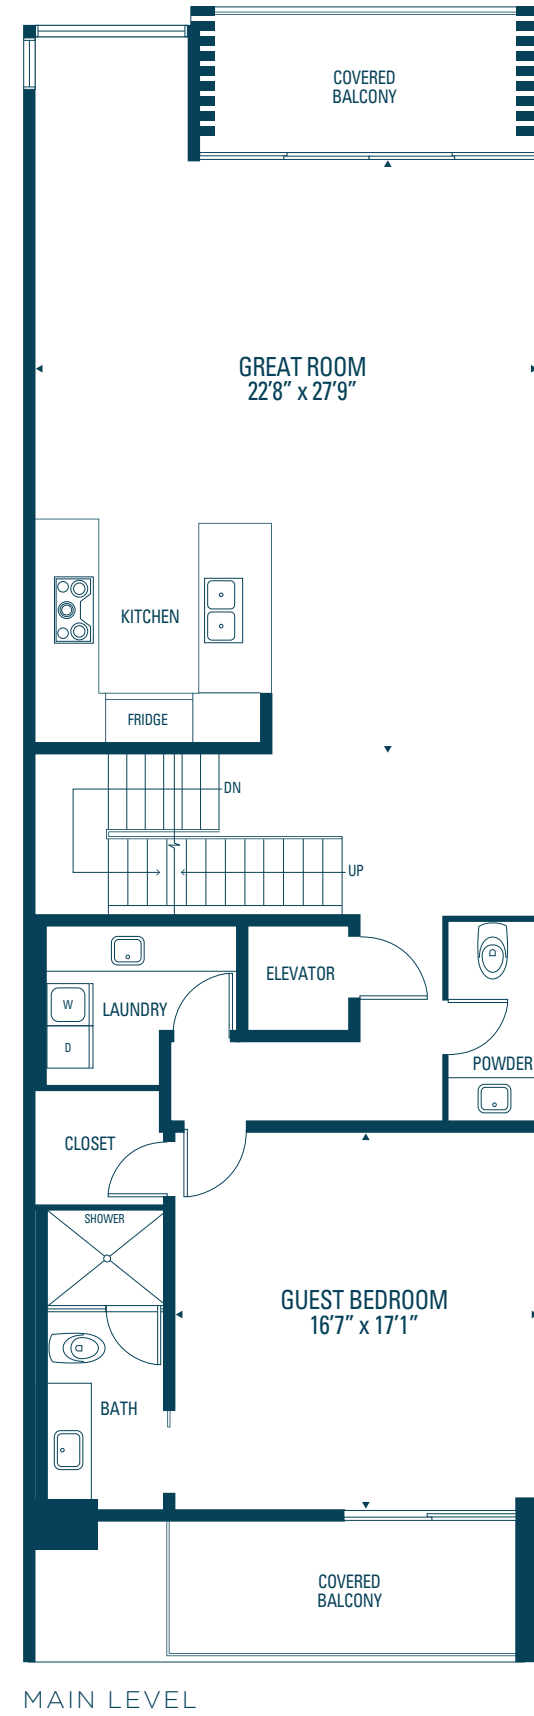

OCEAN THREE
4,048 sq. ft.