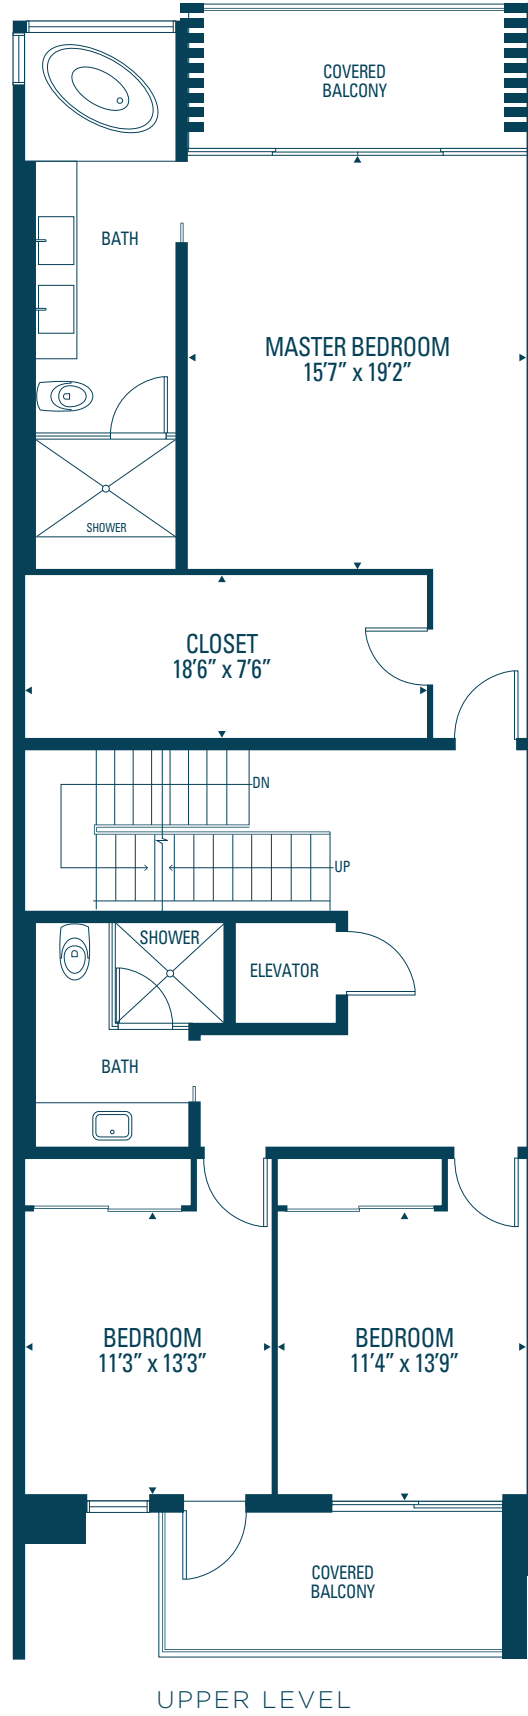

OCEAN THREE
4,048 sq. ft.