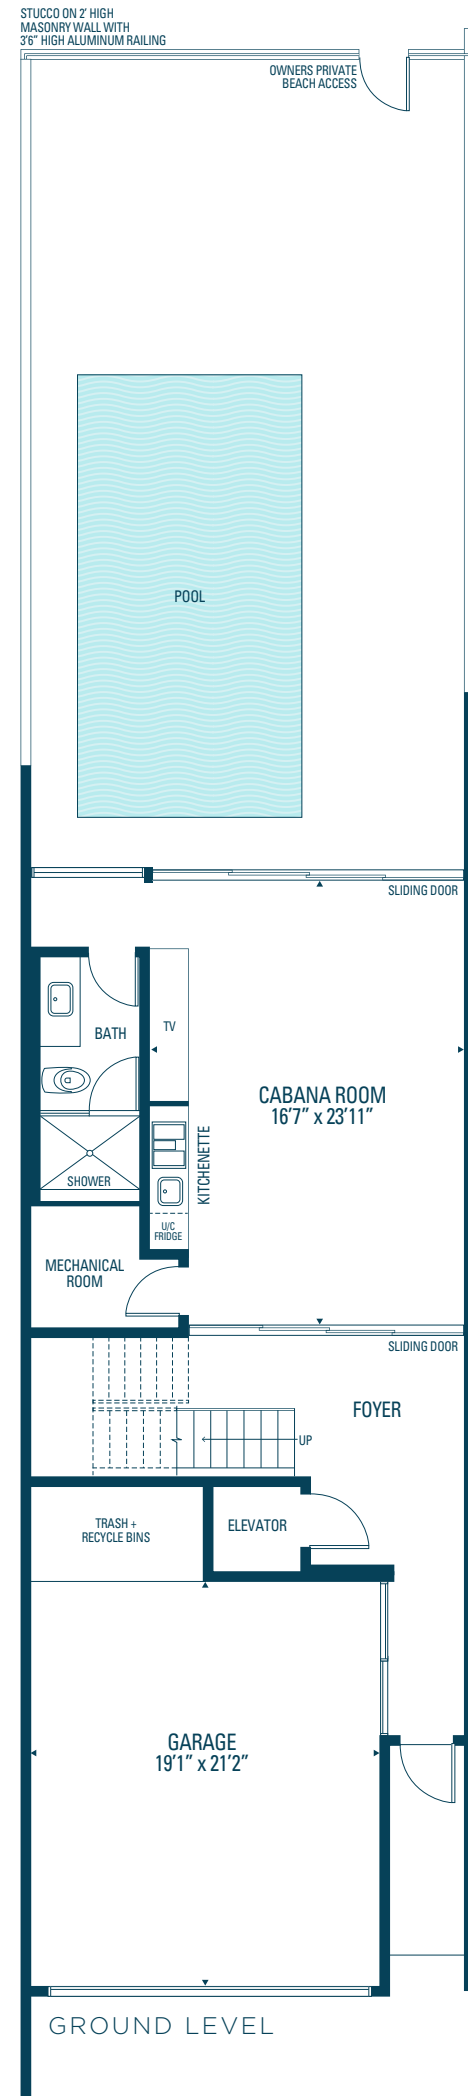

OCEAN THREE
4,048 sq. ft.