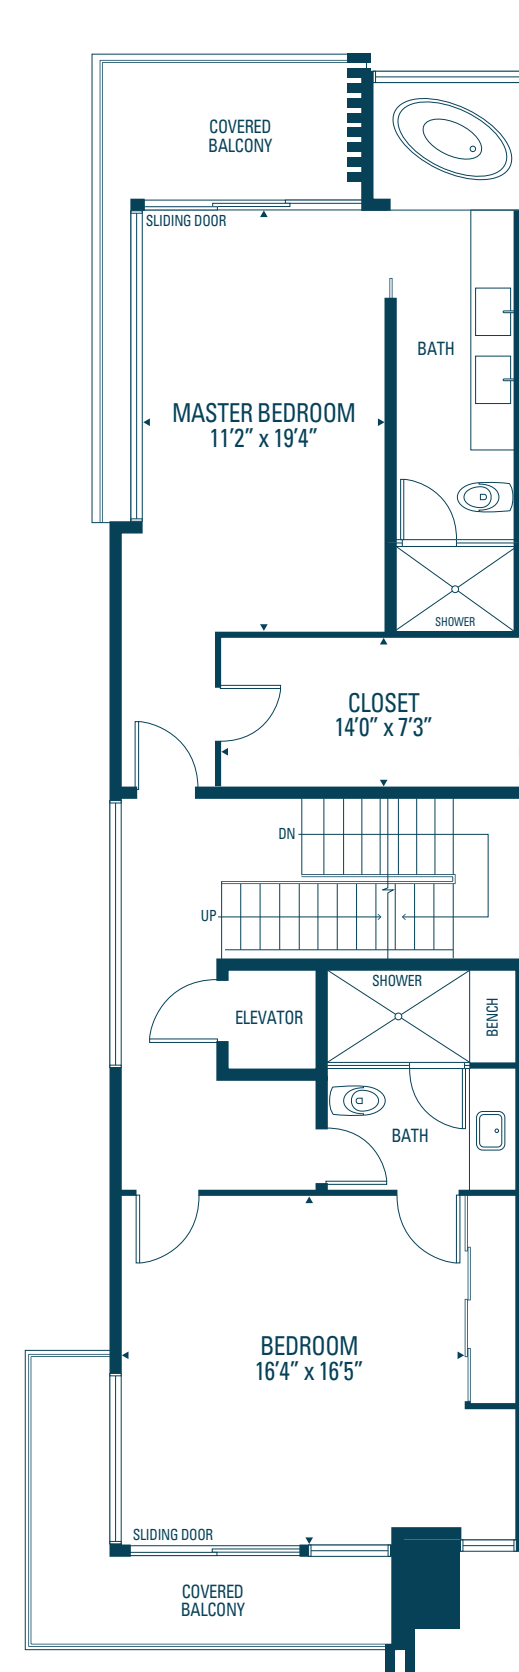

UPPER LEVEL