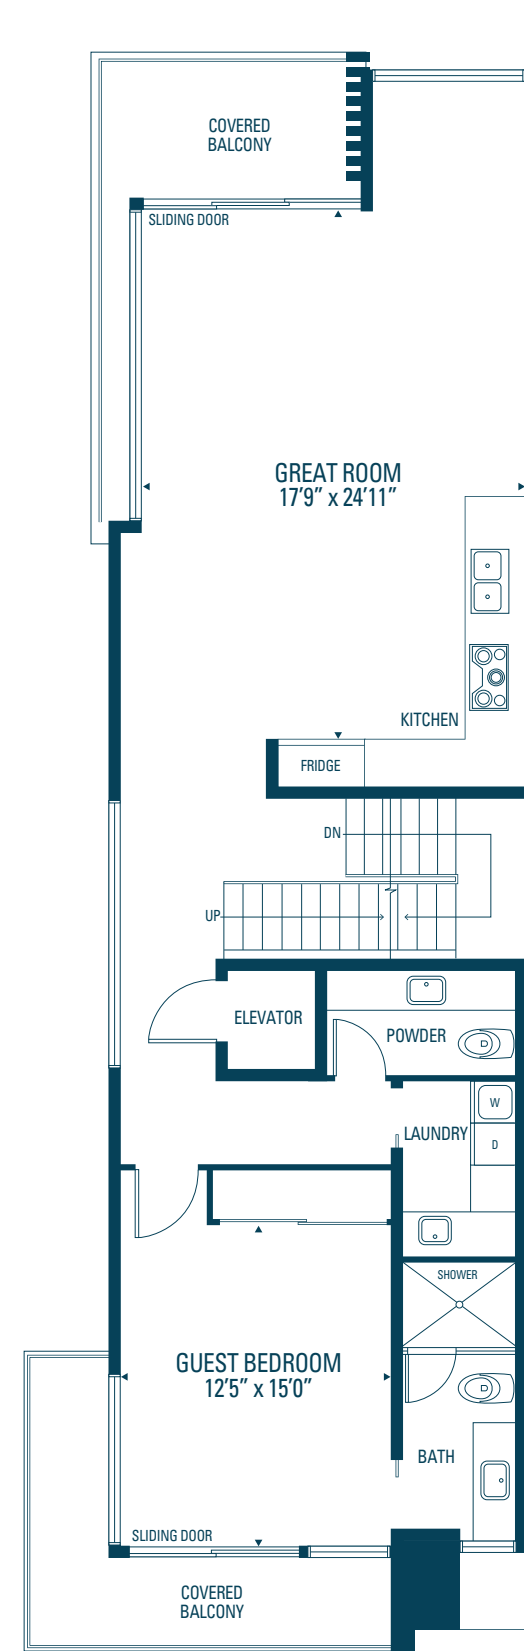

OCEAN ONE
3,389 sq. ft.

MAIN LEVEL