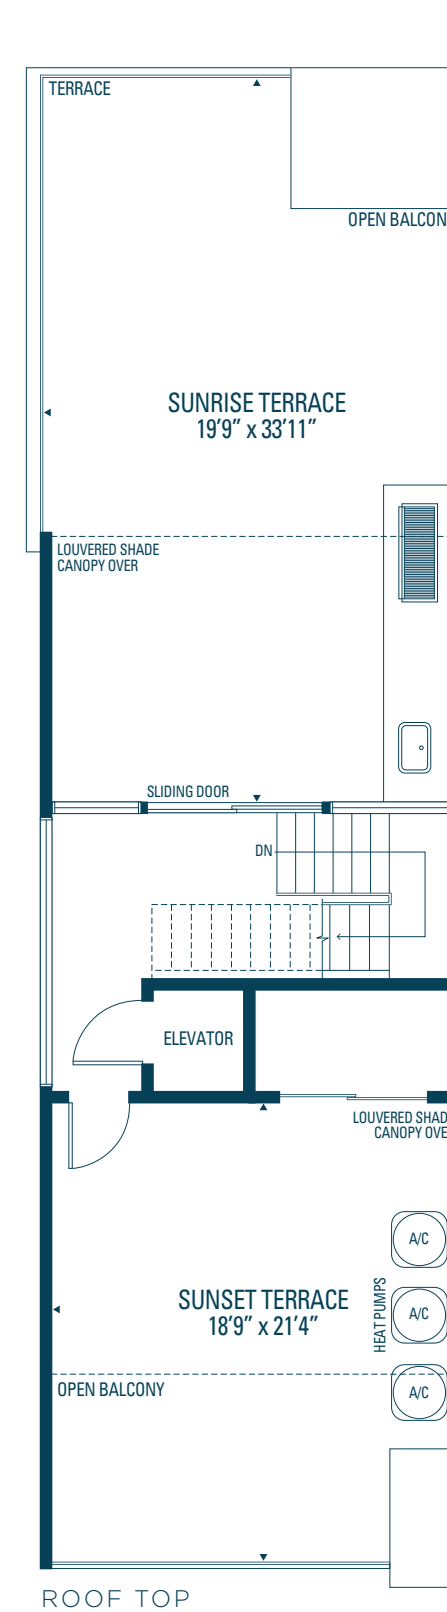

OCEAN ONE
3,389 sq. ft.

ROOF TOP