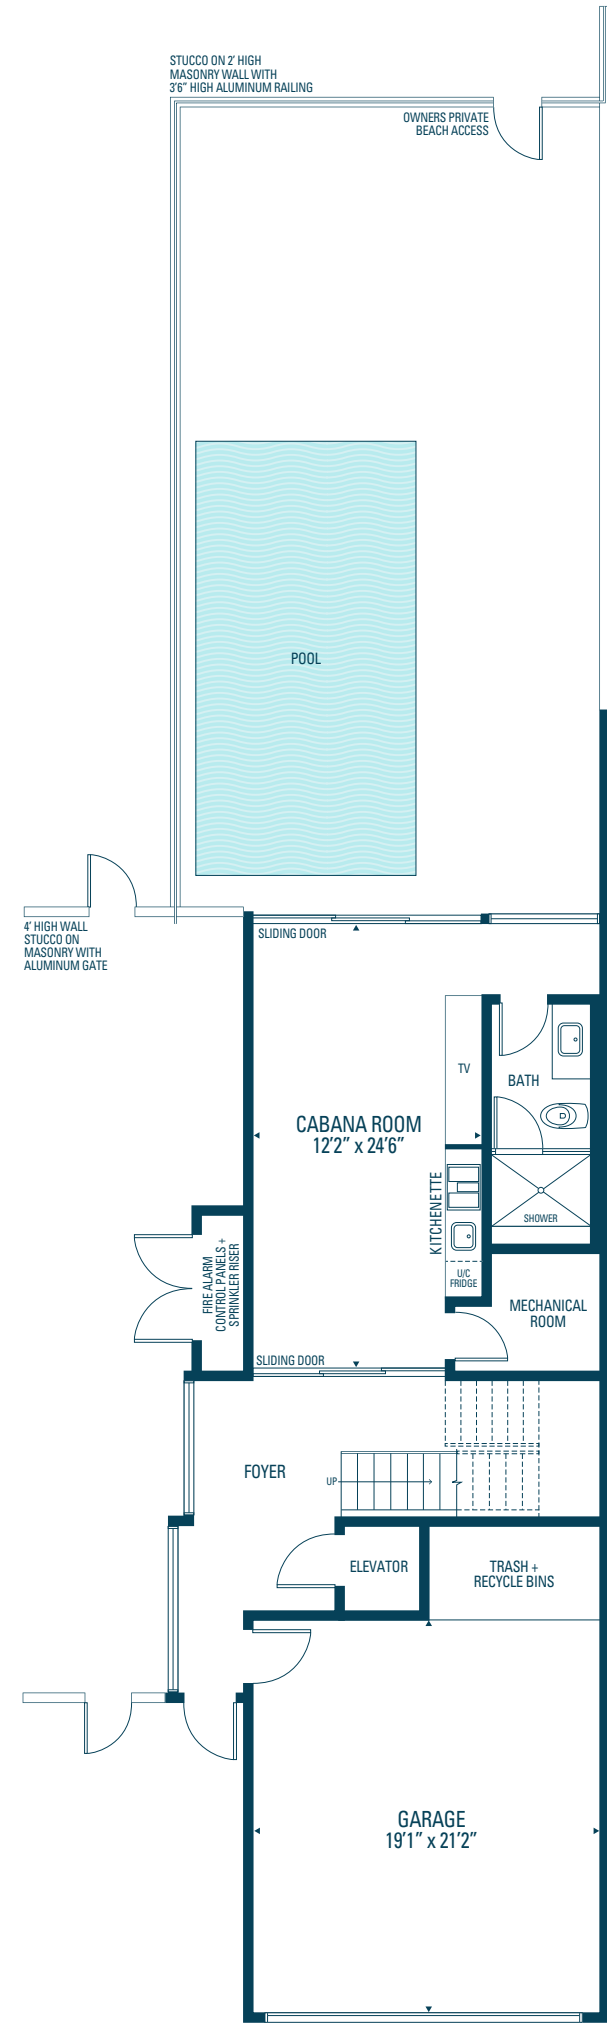

OCEAN ONE
3,389 sq. ft.

GROUND LEVEL