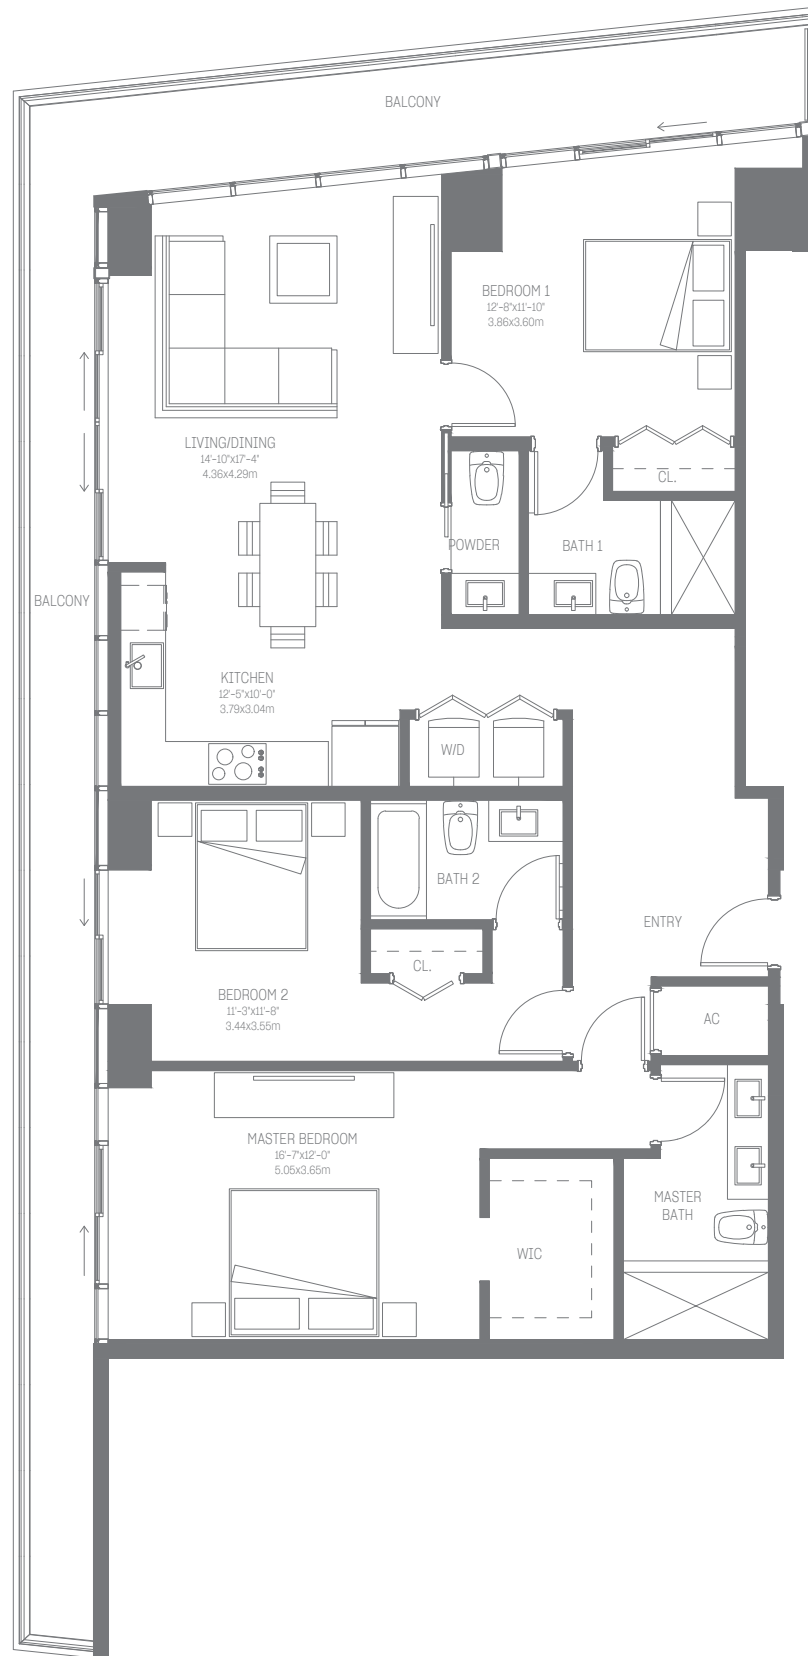

OASIS
HALLANDALE

UNIT C2

3 BEDROOMS / 3.5 BATHS

INDOOR LIVING AREA 1,587 sq ft / 147.44 sq m

OUTDOOR LIVING AREA 457 sq ft / 42.46 sq m