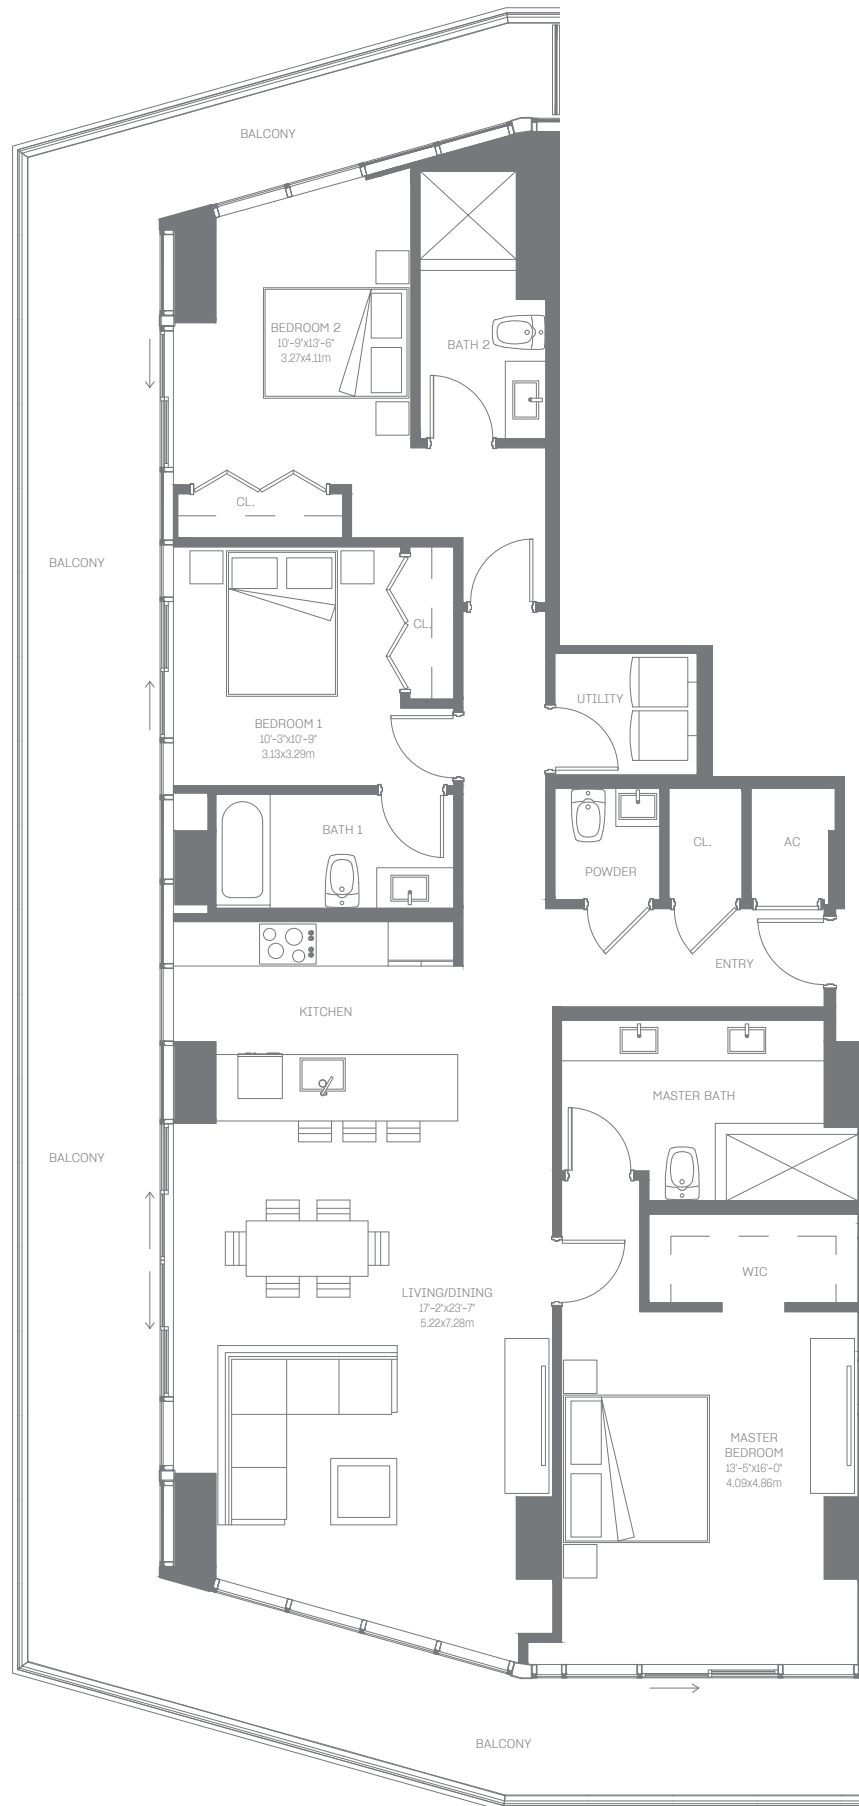

# UNIT C1

3 BEDROOMS / 3.5 BATHS

INDOOR LIVING AREA 1,774 sq ft / 164.81 sq m

OUTDOOR LIVING AREA 760 sq ft / 70.61 sq m