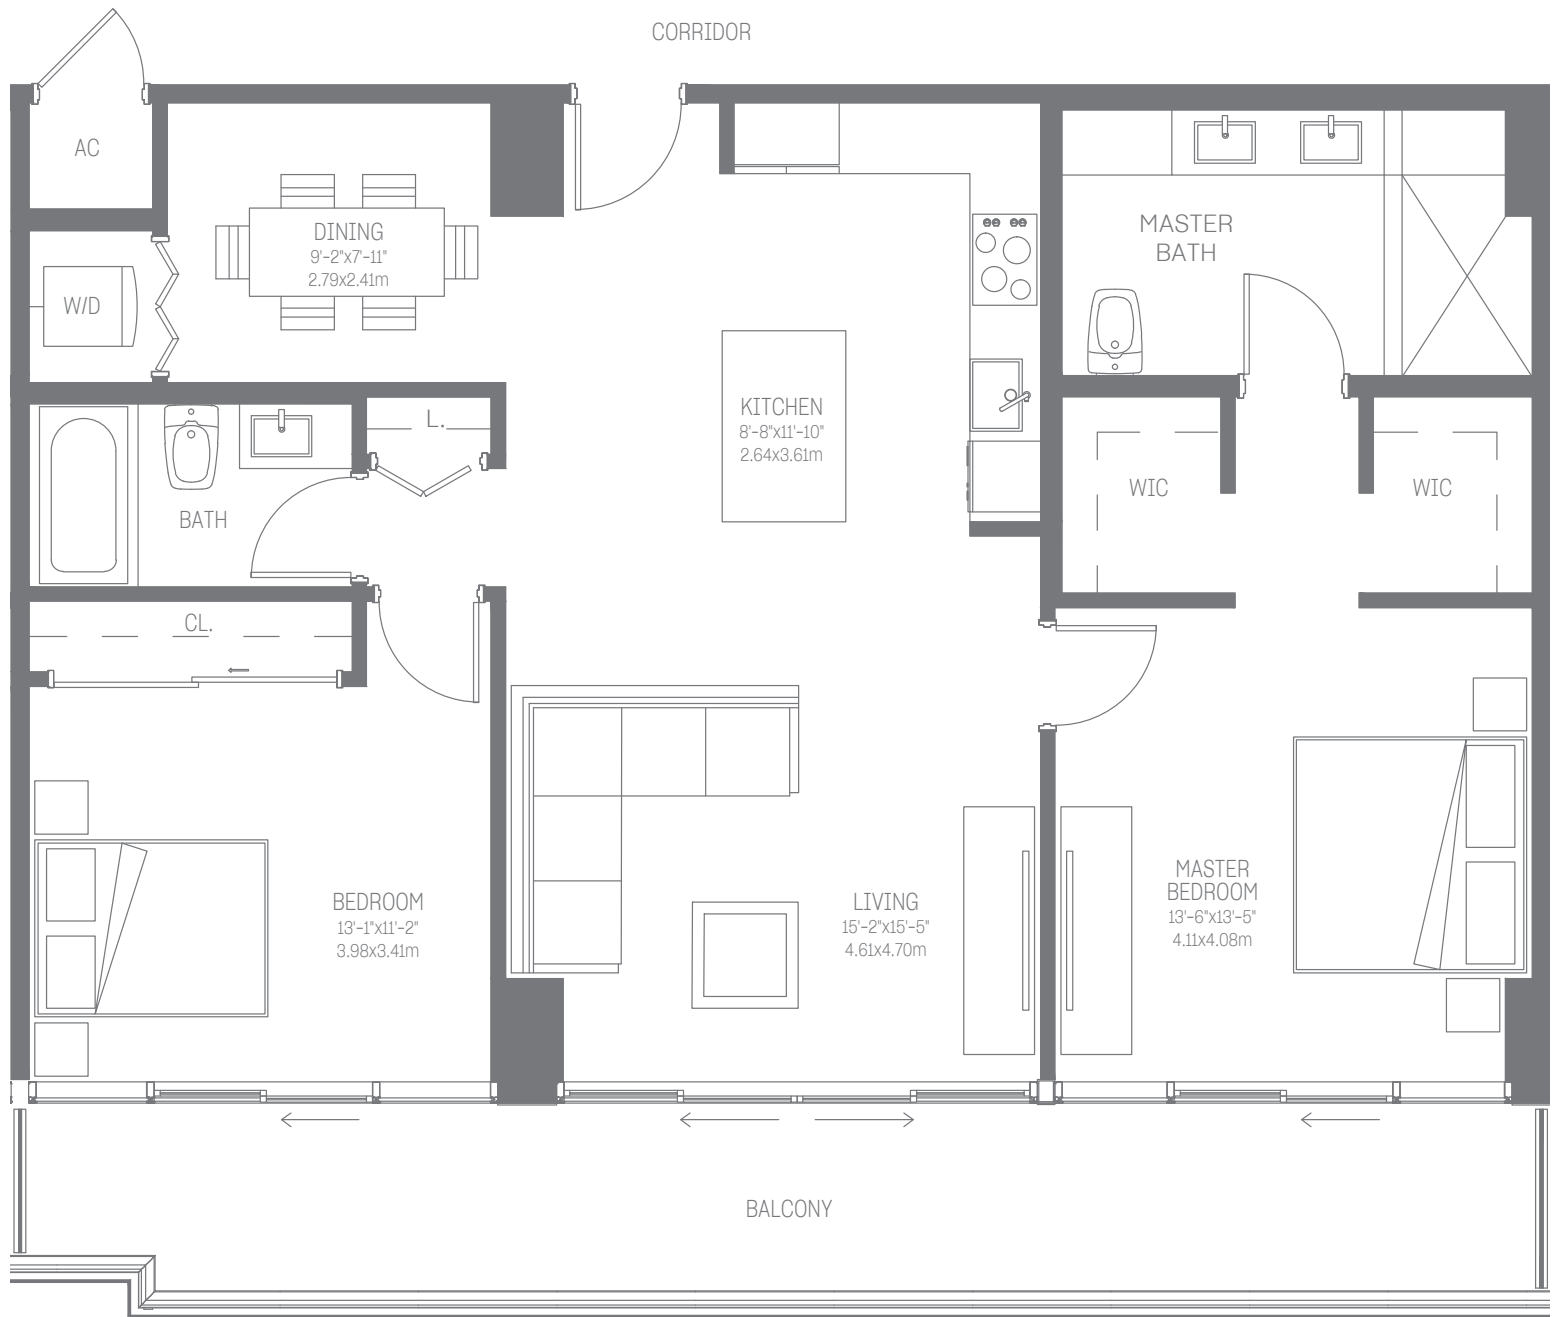

# UNIT B 3

2 BEDROOMS / 2 BATHS

INDOOR LIVING AREA 1,226 sq ft / 113.90 sq m

OUTDOOR LIVING AREA 255 sq ft / 23.70 sq m