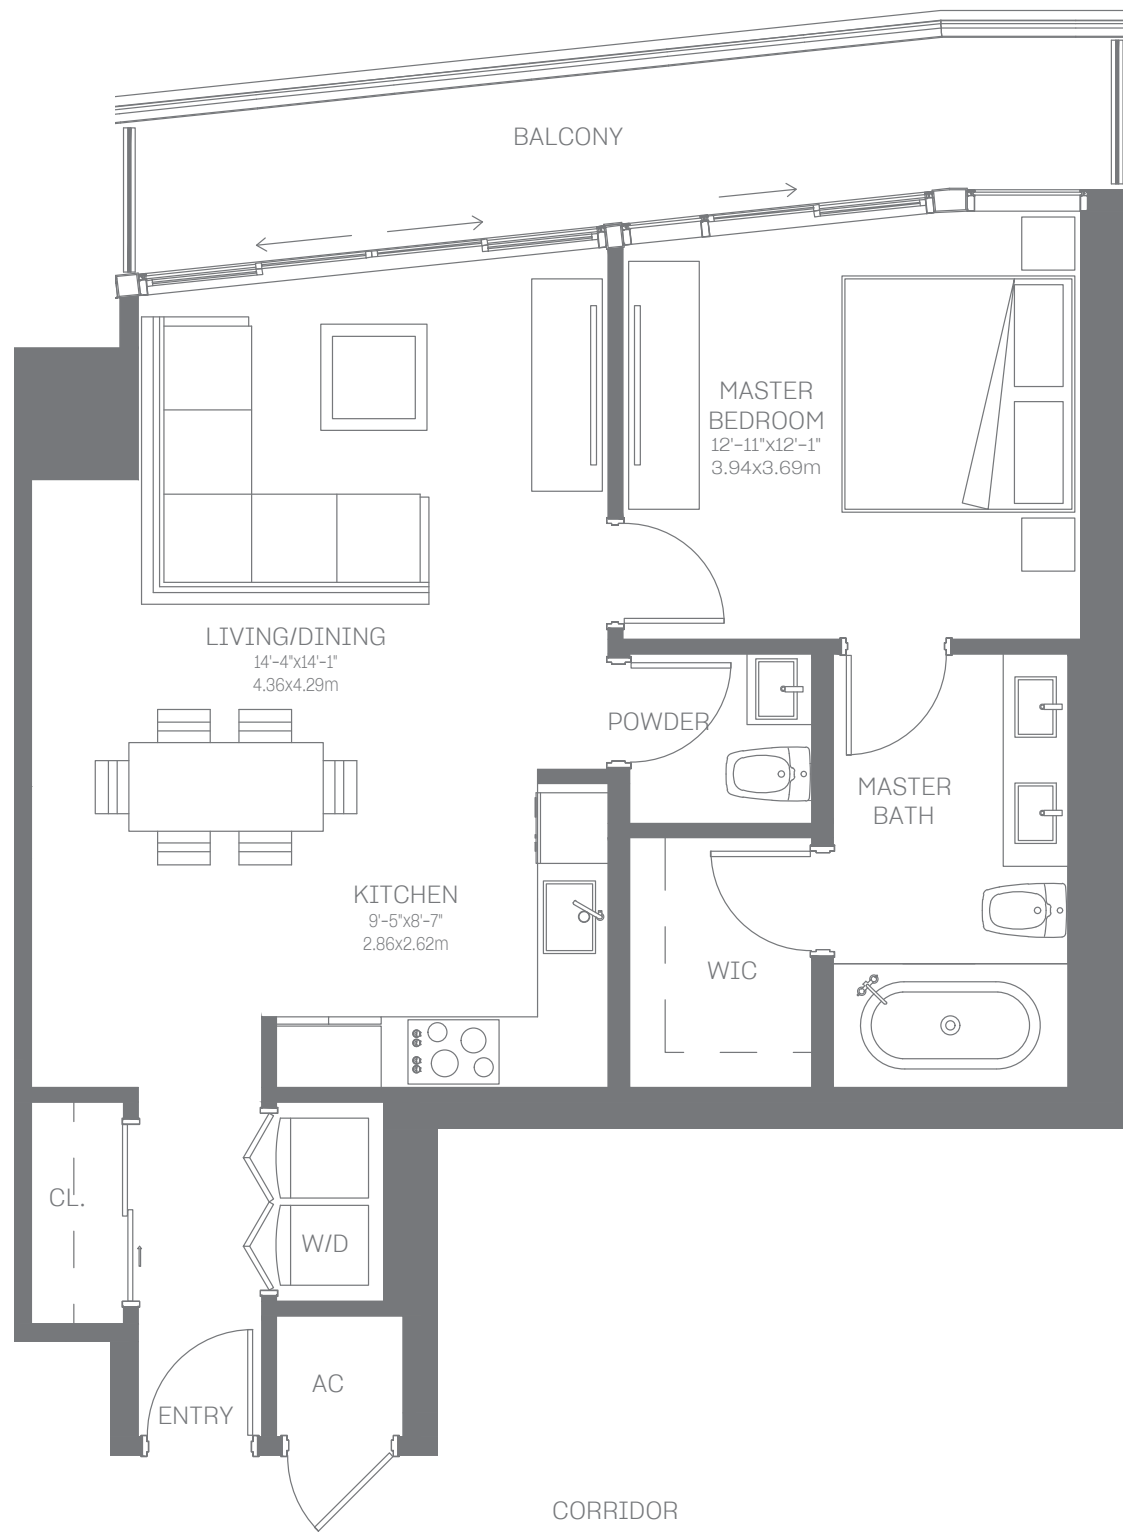

OASIS
HALLANDALE

UNIT A 3

1 BEDROOM / 1.5 BATHS

INDOOR LIVING AREA 876 sq ft / 81.38 sq m
OUTDOOR LIVING AREA 140 sq ft / 13.01 sq m